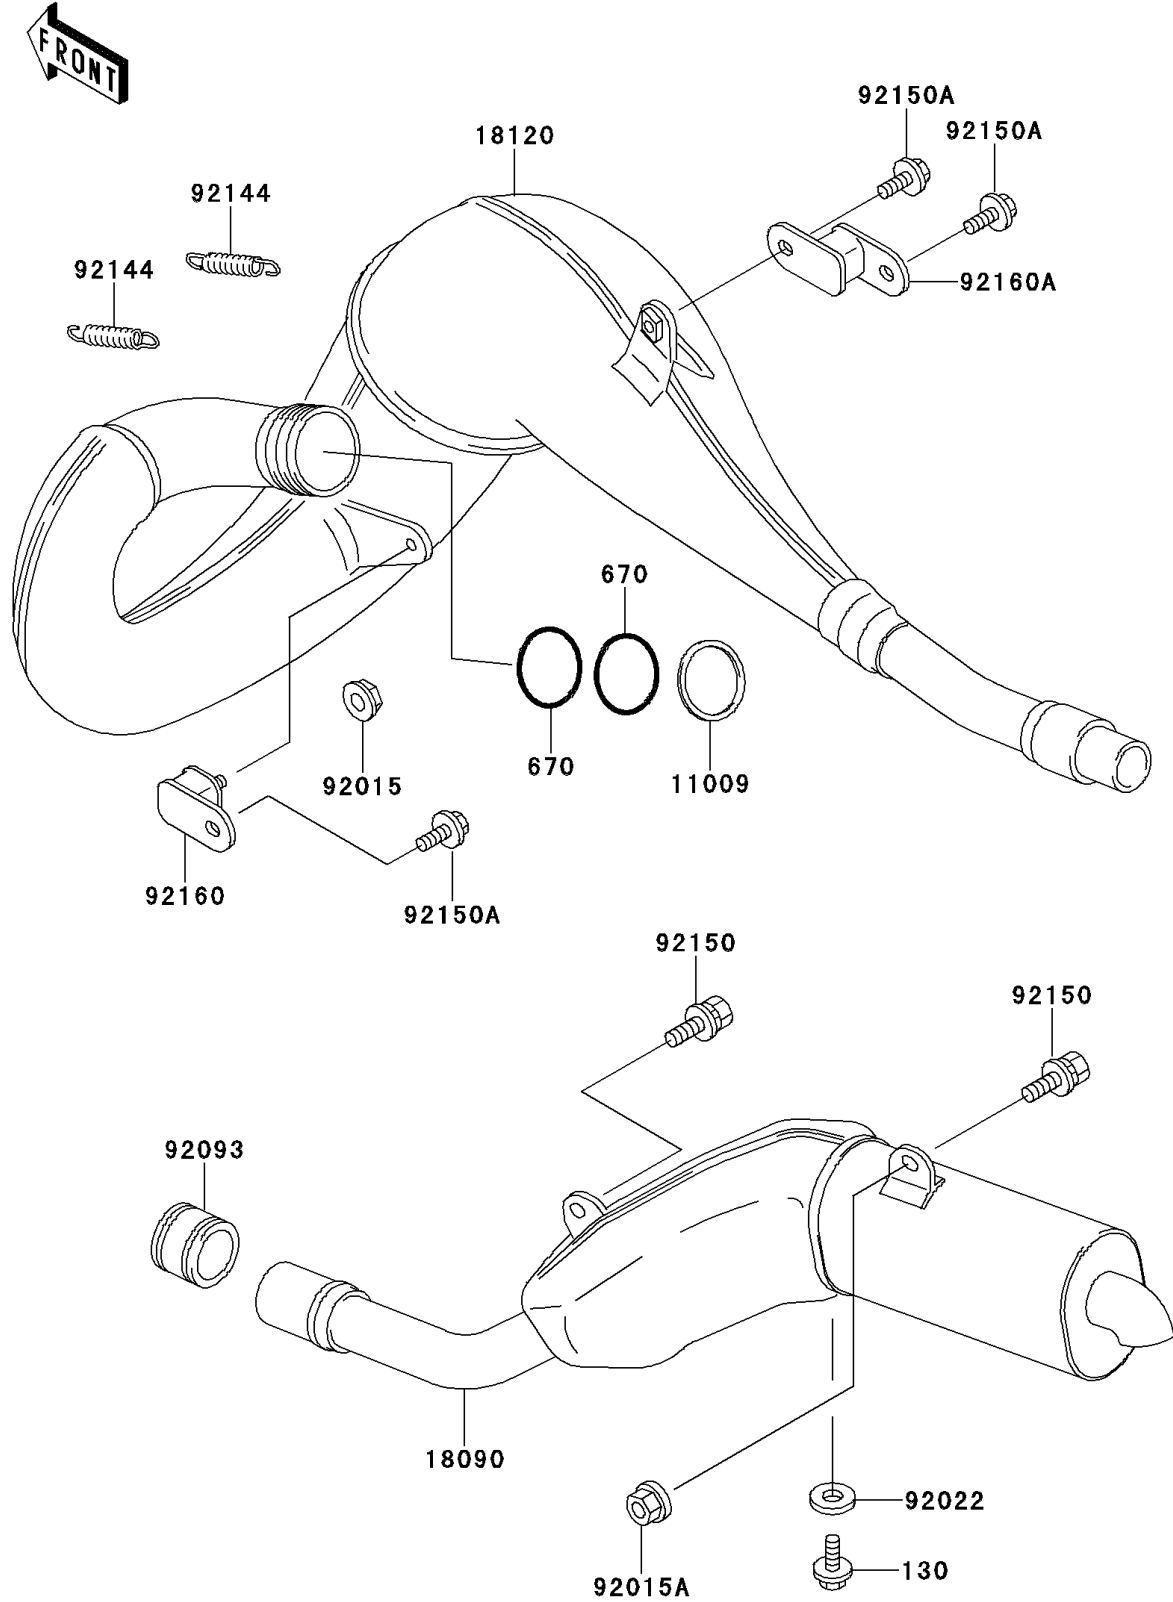

2001 KDX220R PARTS DIAGRAM

Muffler(s)

E1140

2001 KDX220R PARTS LIST

Muffler(s)

ITEM NAME	PART NUMBER	QUANTITY
BOLT-FLANGED (Ref # 130)	130J0812	1
O RING,39MM (Ref # 670)	670E3039	2
GASKET,EXHAUST PIPE (Ref # 11009)	11009-1995	1
BODY-COMP-MUFFLER (Ref # 18090)	18090-1566	1
CHAMBER-EXHAUST (Ref # 18120)	18120-1074	1
NUT,6MM (Ref # 92015)	92015-1365	1
NUT,FLANGED,LOCK,8MM (Ref # 92015A)	92015-1668	1
WASHER,8.2X14X1.0 (Ref # 92022)	92022-1488	1
SEAL,MUFFLER CONNECTING (Ref # 92093)	92093-1328	1
SPRING (Ref # 92144)	92144-1035	2
BOLT,8X20 (Ref # 92150)	92150-1859	2
BOLT,6X12 (Ref # 92150A)	92150-1891	3
DAMPER,MUFFLER,FR (Ref # 92160)	92160-1176	1
DAMPER,MUFFLER,RR (Ref # 92160A)	92160-1201	1