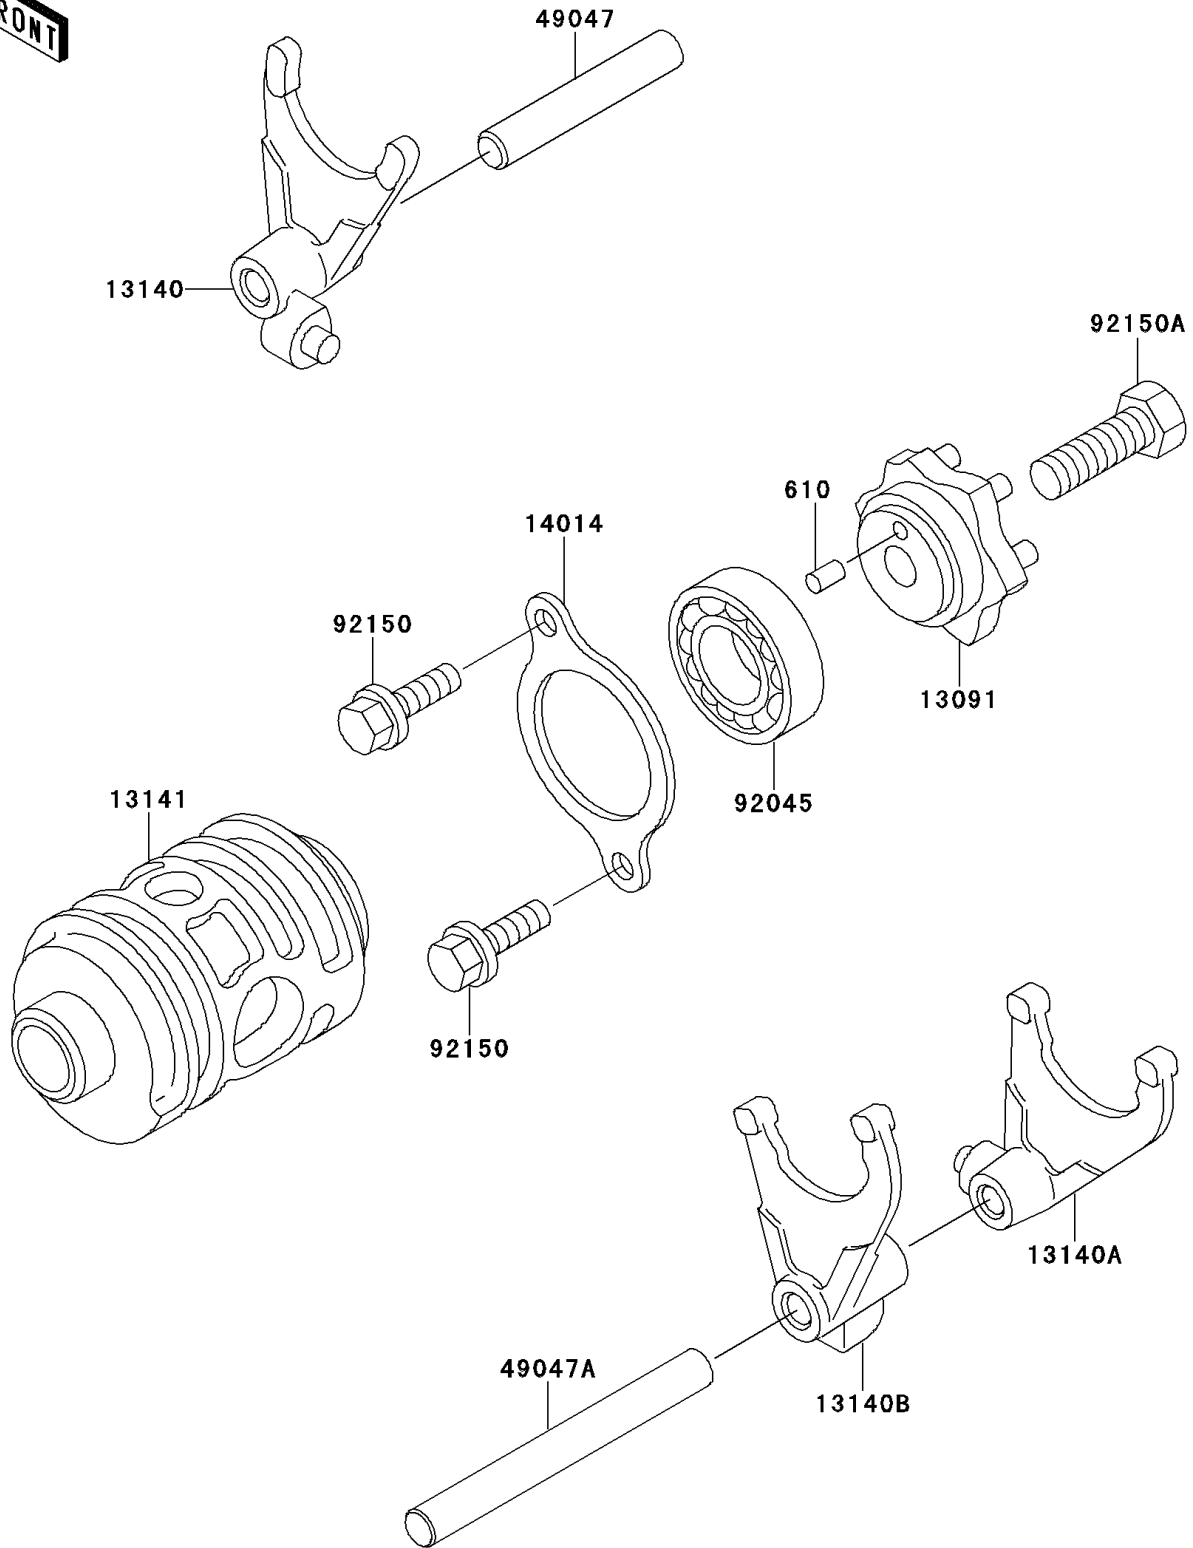

1997 KDX220R PARTS DIAGRAM

Gear Change Drum/Shift Fork(s)

E1362

1997 KDX220R PARTS LIST

Gear Change Drum/Shift Fork(s)

ITEM NAME	PART NUMBER	QUANTITY
ROLLER,4X8 (Ref # 610)	610A0408	1
HOLDER,CHANGE DRUM (Ref # 13091)	13091-1364	1
FORK-SHIFT,5TH&TOP (Ref # 13140)	13140-1074	1
FORK-SHIFT,LOW&4TH (Ref # 13140A)	13140-1243	1
FORK-SHIFT,2ND&3RD (Ref # 13140B)	13140-1244	1
DRUM-CHANGE (Ref # 13141)	13141-1117	1
PLATE-POSITION (Ref # 14014)	14014-1020	1
ROD-SHIFT,8X58 (Ref # 49047)	49047-1089	1
ROD-SHIFT,8X82.5 (Ref # 49047A)	49047-1090	1
BEARING-BALL (Ref # 92045)	92045-1319	1
BOLT,6X12 (Ref # 92150)	92150-1868	2
BOLT,8X25 (Ref # 92150A)	92150-1911	1