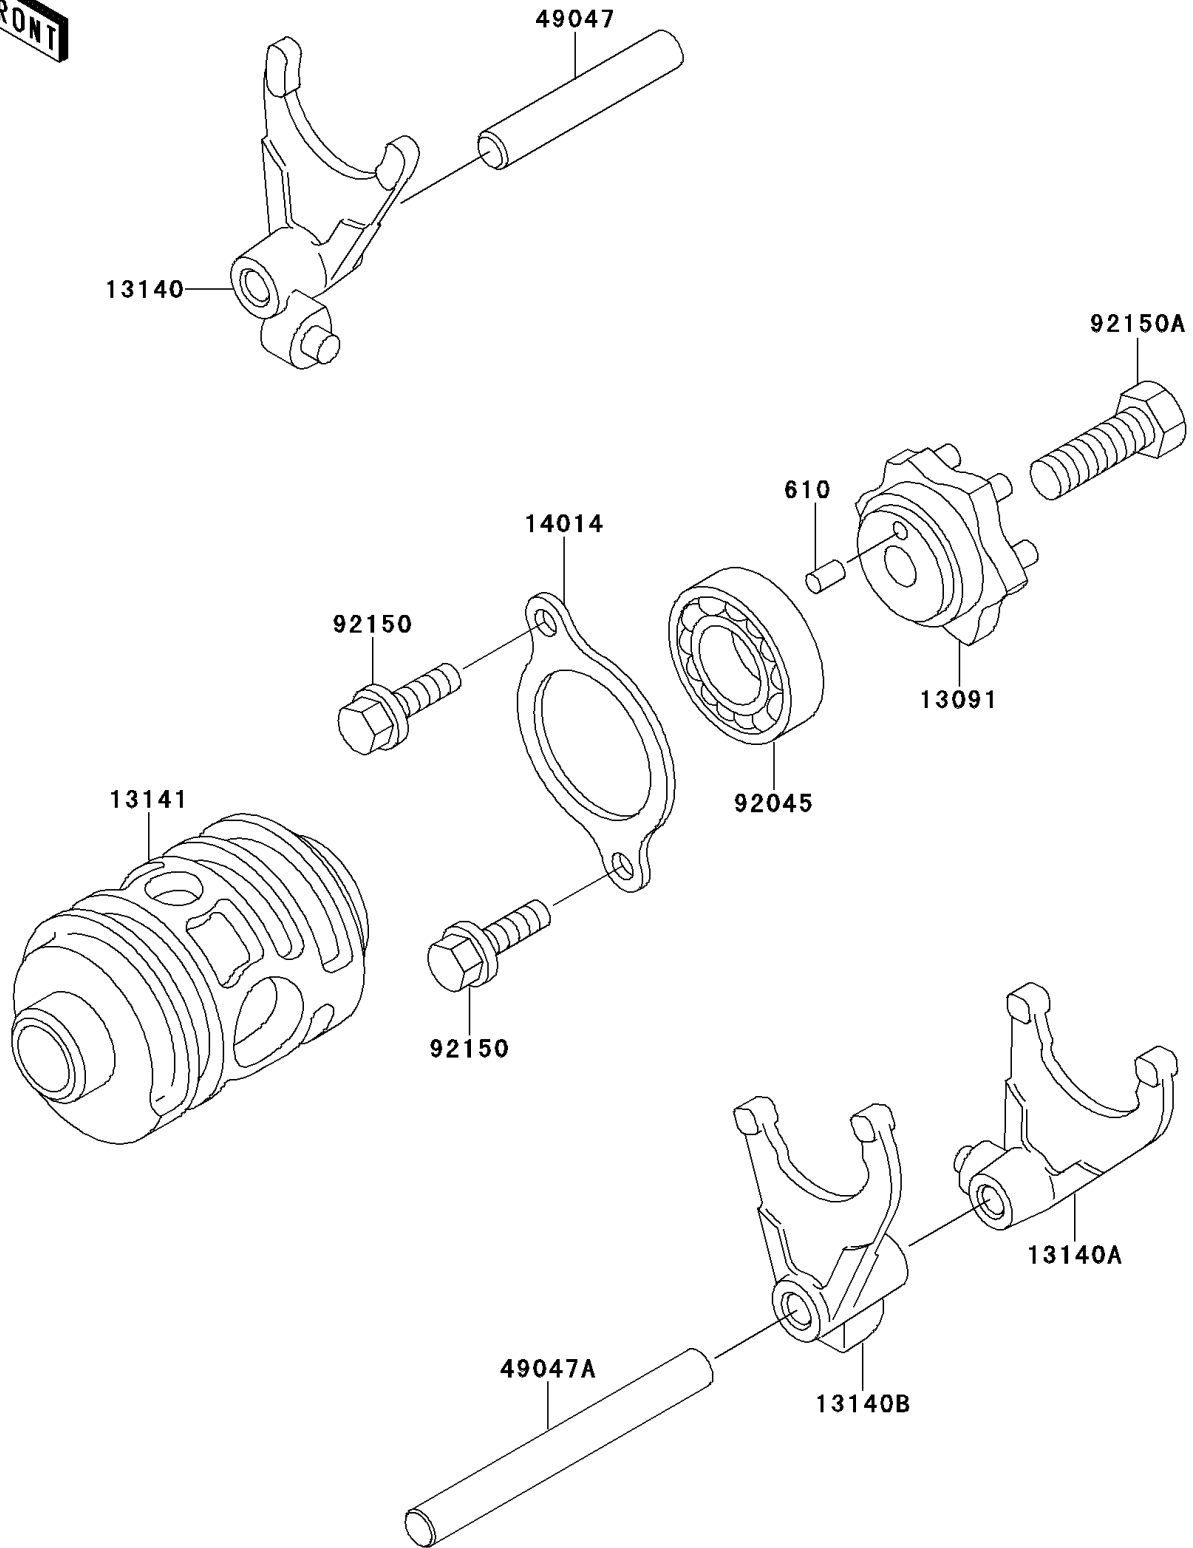

2000 KDX220R PARTS DIAGRAM

Gear Change Drum/Shift Fork(s)

E1362

2000 KDX220R PARTS LIST

Gear Change Drum/Shift Fork(s)

| ITEM NAME | PART NUMBER | QUANTITY |
|-----------------------------------|-------------|----------|
| ROLLER,4X8 (Ref # 610) | 610A0408 | 1 |
| HOLDER,CHANGE DRUM (Ref # 13091) | 13091-1364 | 1 |
| FORK-SHIFT,5TH&TOP (Ref # 13140) | 13140-1074 | 1 |
| FORK-SHIFT,LOW&4TH (Ref # 13140A) | 13140-1243 | 1 |
| FORK-SHIFT,2ND&3RD (Ref # 13140B) | 13140-1244 | 1 |
| DRUM-CHANGE (Ref # 13141) | 13141-1117 | 1 |
| PLATE-POSITION (Ref # 14014) | 14014-1020 | 1 |
| ROD-SHIFT,8X58 (Ref # 49047) | 49047-1089 | 1 |
| ROD-SHIFT,8X82.5 (Ref # 49047A) | 49047-1090 | 1 |
| BEARING-BALL (Ref # 92045) | 92045-1319 | 1 |
| BOLT,6X12 (Ref # 92150) | 92150-1868 | 2 |
| BOLT,8X25 (Ref # 92150A) | 92150-1911 | 1 |