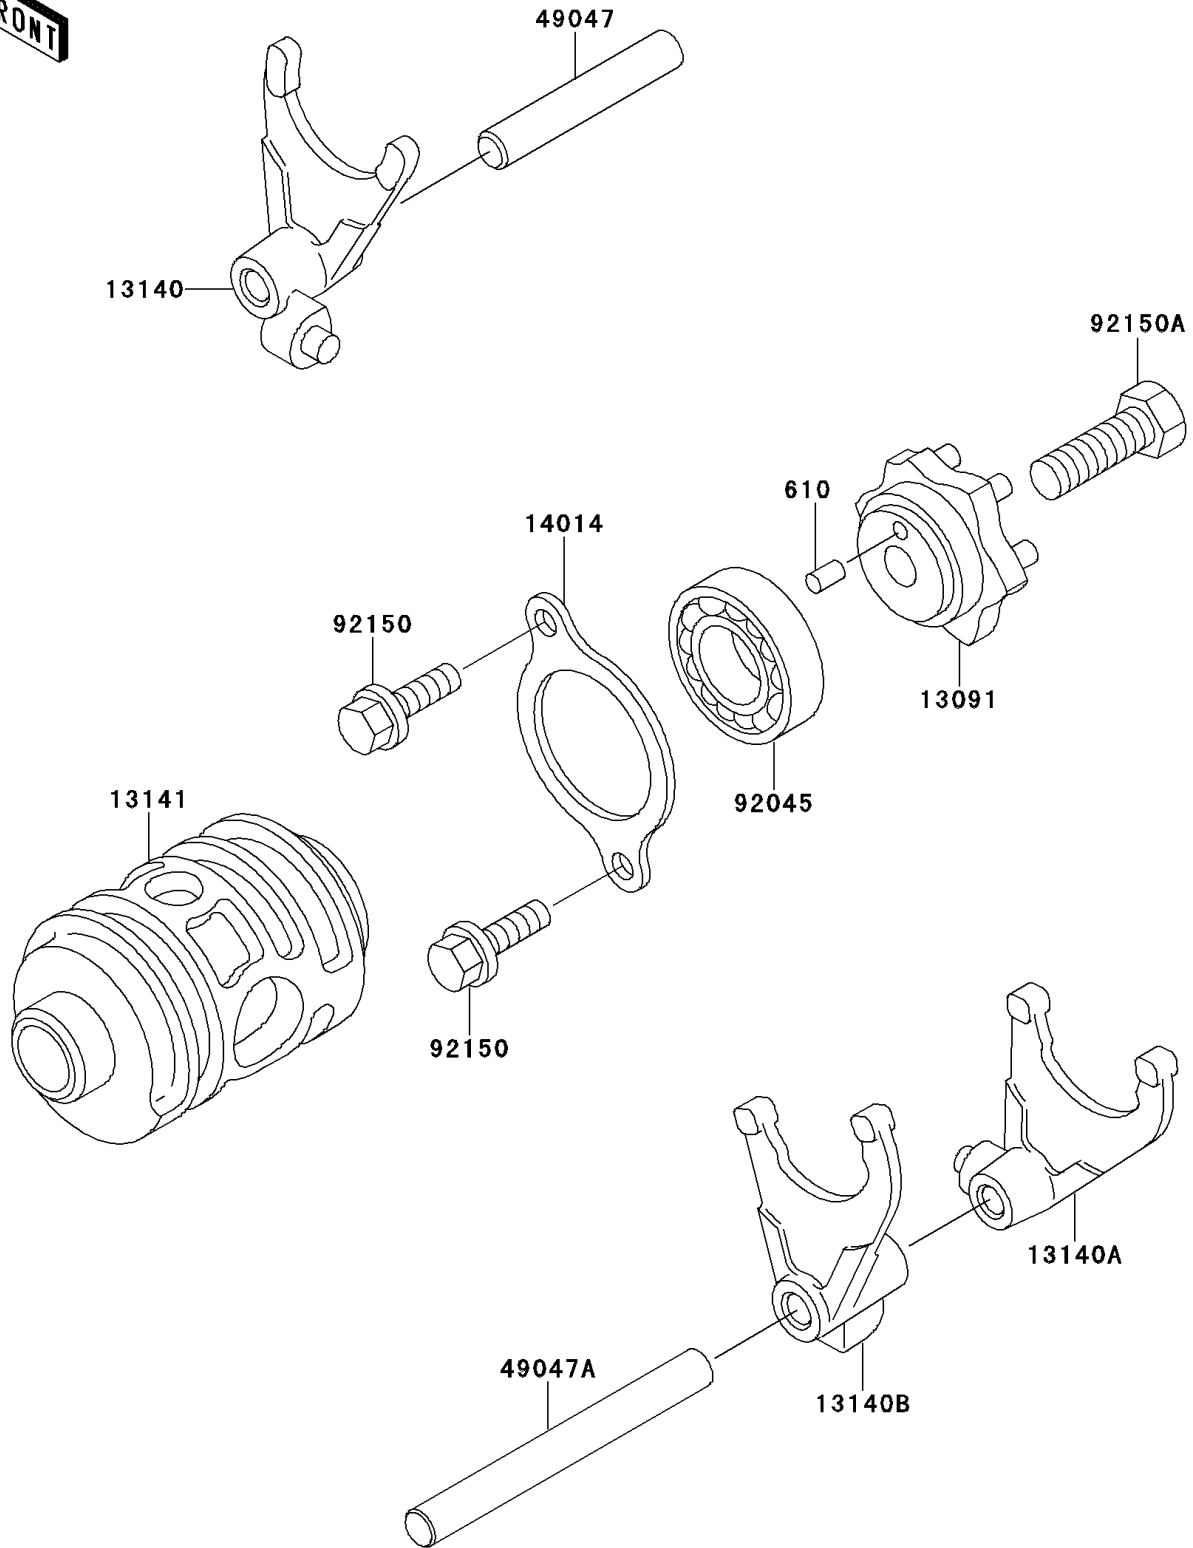

2001 KDX220R PARTS DIAGRAM

Gear Change Drum/Shift Fork(s)

E1362

2001 KDX220R PARTS LIST

Gear Change Drum/Shift Fork(s)

ITEM NAME	PART NUMBER	QUANTITY
ROLLER,4X8 (Ref # 610)	610A0408	1
HOLDER,CHANGE DRUM (Ref # 13091)	13091-1364	1
FORK-SHIFT,5TH&TOP (Ref # 13140)	13140-1074	1
FORK-SHIFT,LOW&4TH (Ref # 13140A)	13140-1243	1
FORK-SHIFT,2ND&3RD (Ref # 13140B)	13140-1244	1
DRUM-CHANGE (Ref # 13141)	13141-1117	1
PLATE-POSITION (Ref # 14014)	14014-1020	1
ROD-SHIFT,8X58 (Ref # 49047)	49047-1089	1
ROD-SHIFT,8X82.5 (Ref # 49047A)	49047-1090	1
BEARING-BALL (Ref # 92045)	92045-1319	1
BOLT,6X12 (Ref # 92150)	92150-1868	2
BOLT,8X25 (Ref # 92150A)	92150-1911	1