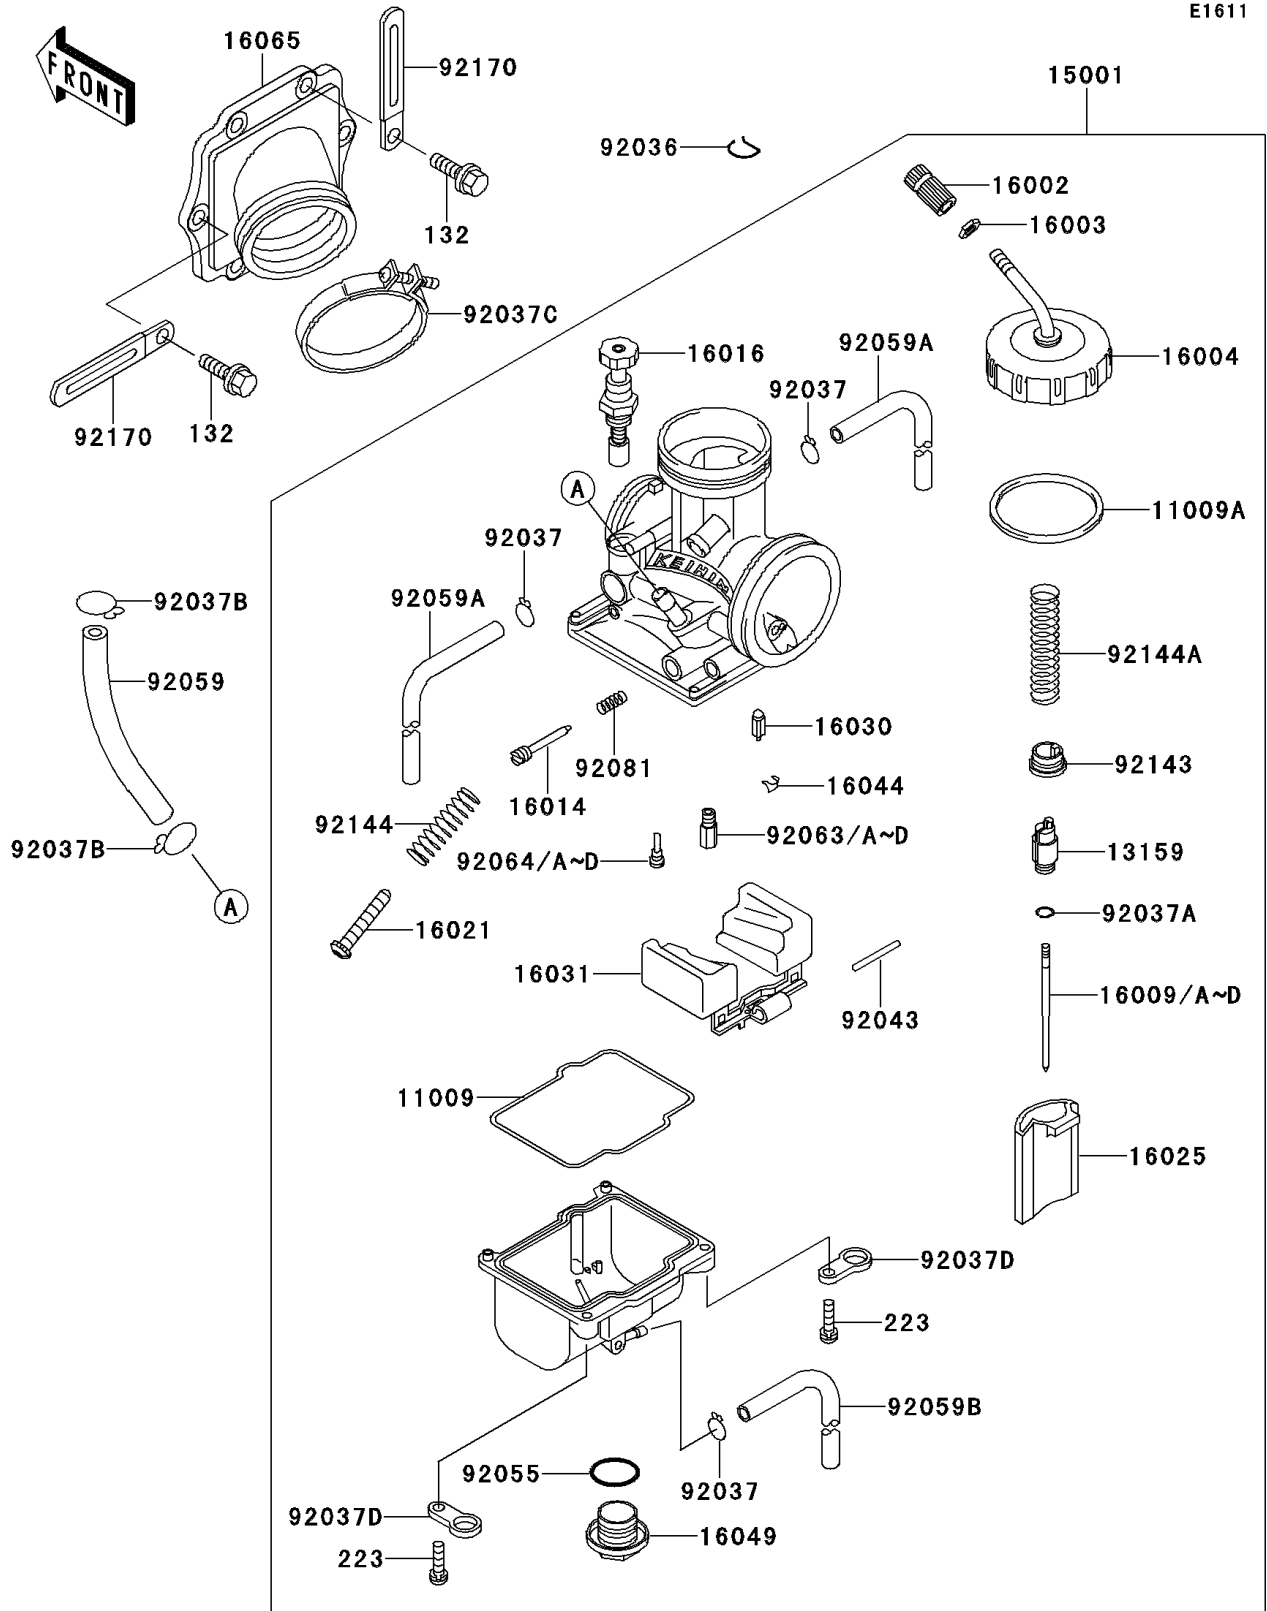

2000 KDX220R PARTS DIAGRAM

Carburetor

E1611