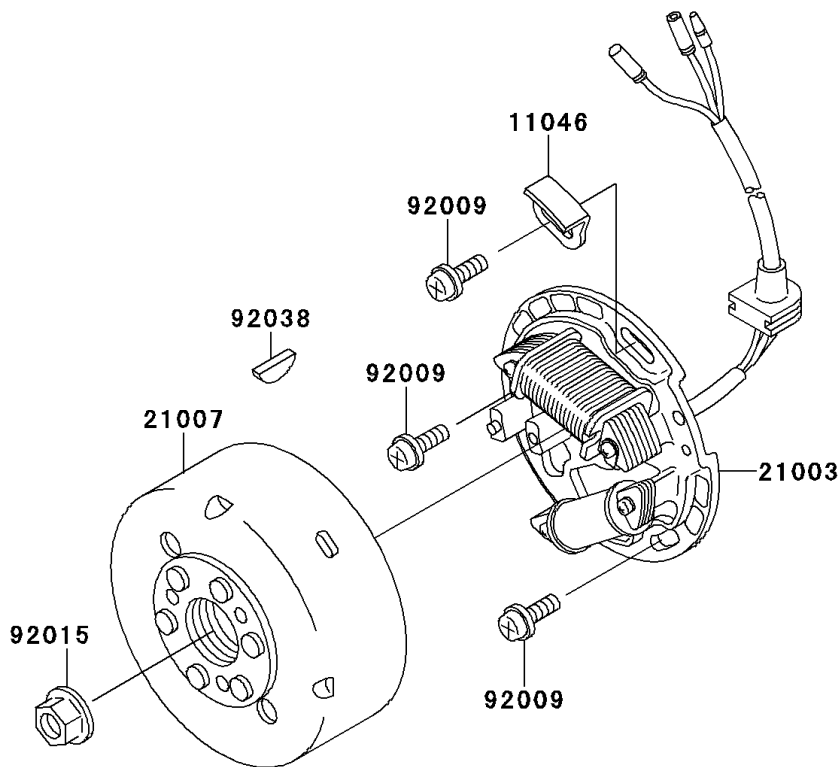

# 1997 KDX220R PARTS DIAGRAM

Generator

E1810

# 1997 KDX220R PARTS LIST

## Generator

ITEM NAME	PART NUMBER	QUANTITY
BOLT-FLANGED-SMALL (Ref # 132)	132Y0612	2
BRACKET (Ref # 11046)	11046-1413	1
STATOR (Ref # 21003)	21003-1279	1
ROTOR,MAGNETO (Ref # 21007)	21007-1276	1
REGULATOR-VOLTAGE (Ref # 21066)	21066-1072	1
IGNITER (Ref # 21119)	21119-1432	1
SCREW,5X16 (Ref # 92009)	92009-1722	3
NUT,FLANGED,12MM (Ref # 92015)	92015-1156	1
KEY,WOODRUFF (Ref # 92038)	92038-001	1