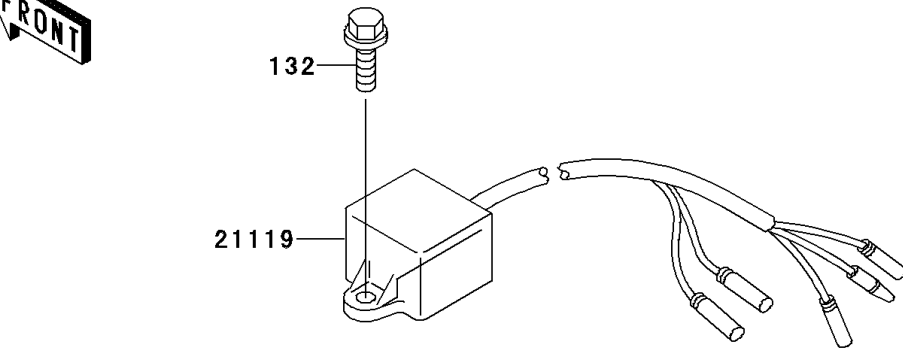

# 1997 KDX220R PARTS DIAGRAM

Generator

E1810

# 1997 KDX220R PARTS LIST

## Generator

ITEM NAME	PART NUMBER	QUANTITY
BOLT-FLANGED-SMALL (Ref # 132)	132Y0612	2
BRACKET (Ref # 11046)	11046-1413	1
STATOR (Ref # 21003)	21003-1279	1
ROTOR,MAGNETO (Ref # 21007)	21007-1276	1
REGULATOR-VOLTAGE (Ref # 21066)	21066-1072	1
IGNITER (Ref # 21119)	21119-1432	1
SCREW,5X16 (Ref # 92009)	92009-1722	3
NUT,FLANGED,12MM (Ref # 92015)	92015-1156	1
KEY,WOODRUFF (Ref # 92038)	92038-001	1