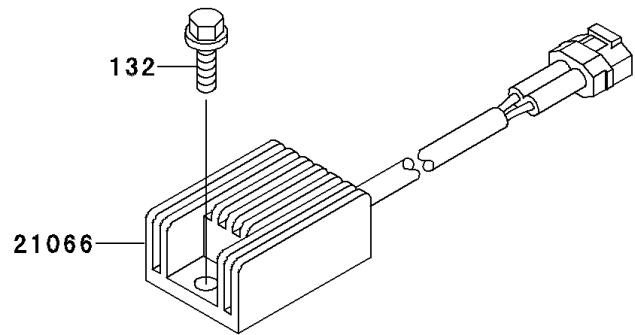

# 1997 KDX220R PARTS DIAGRAM

Generator

E1810

# 1997 KDX220R PARTS LIST

## Generator

ITEM NAME	PART NUMBER	QUANTITY
BOLT-FLANGED-SMALL (Ref # 132)	132Y0612	2
BRACKET (Ref # 11046)	11046-1413	1
STATOR (Ref # 21003)	21003-1279	1
ROTOR,MAGNETO (Ref # 21007)	21007-1276	1
REGULATOR-VOLTAGE (Ref # 21066)	21066-1072	1
IGNITER (Ref # 21119)	21119-1432	1
SCREW,5X16 (Ref # 92009)	92009-1722	3
NUT,FLANGED,12MM (Ref # 92015)	92015-1156	1
KEY,WOODRUFF (Ref # 92038)	92038-001	1