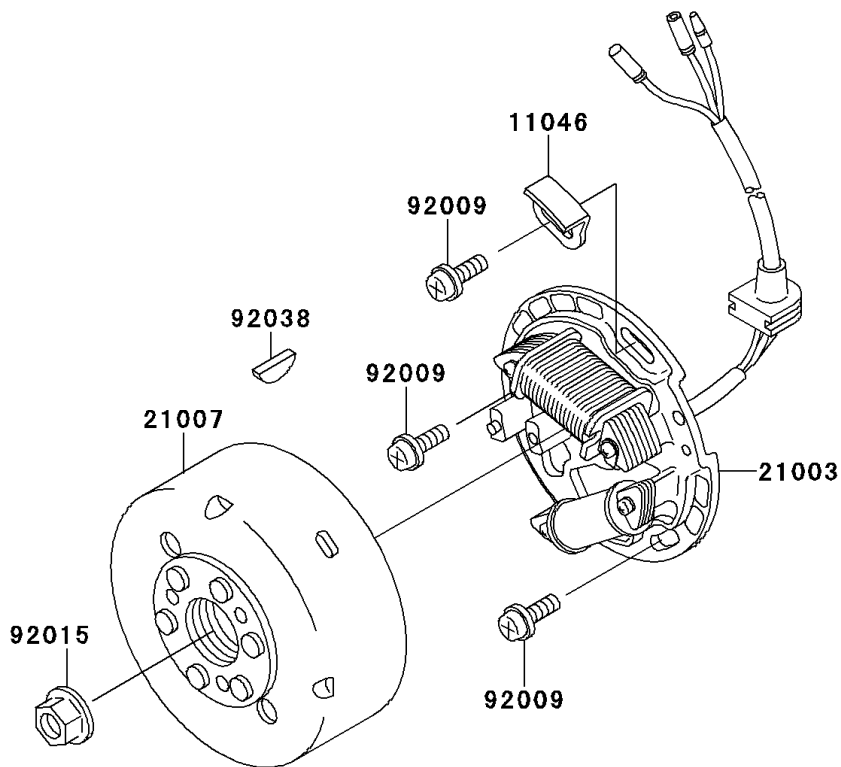

1998 KDX220R PARTS DIAGRAM

Generator

E1810

1998 KDX220R PARTS LIST

Generator

ITEM NAME	PART NUMBER	QUANTITY
BOLT-FLANGED-SMALL (Ref # 132)	132Y0612	2
BRACKET (Ref # 11046)	11046-1413	1
STATOR (Ref # 21003)	21003-1279	1
ROTOR,MAGNETO (Ref # 21007)	21007-1276	1
REGULATOR-VOLTAGE (Ref # 21066)	21066-1072	1
IGNITER (Ref # 21119)	21119-1432	1
SCREW,5X16 (Ref # 92009)	92009-1722	3
NUT,FLANGED,12MM (Ref # 92015)	92015-1156	1
KEY,WOODRUFF (Ref # 92038)	92038-001	1