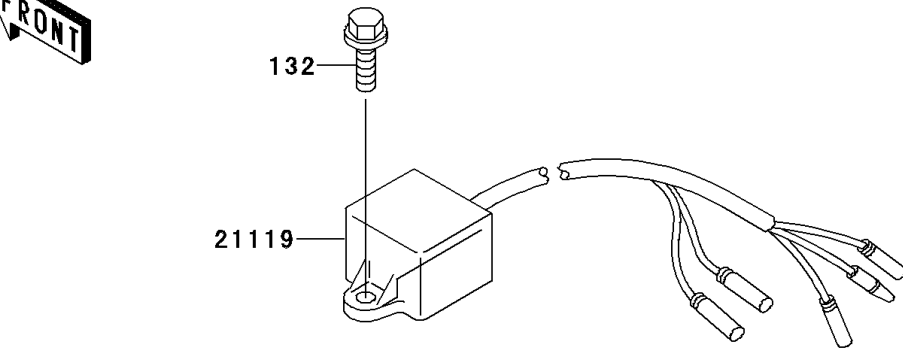

1998 KDX220R PARTS DIAGRAM

Generator

E1810

1998 KDX220R PARTS LIST

Generator

ITEM NAME	PART NUMBER	QUANTITY
BOLT-FLANGED-SMALL (Ref # 132)	132Y0612	2
BRACKET (Ref # 11046)	11046-1413	1
STATOR (Ref # 21003)	21003-1279	1
ROTOR,MAGNETO (Ref # 21007)	21007-1276	1
REGULATOR-VOLTAGE (Ref # 21066)	21066-1072	1
IGNITER (Ref # 21119)	21119-1432	1
SCREW,5X16 (Ref # 92009)	92009-1722	3
NUT,FLANGED,12MM (Ref # 92015)	92015-1156	1
KEY,WOODRUFF (Ref # 92038)	92038-001	1