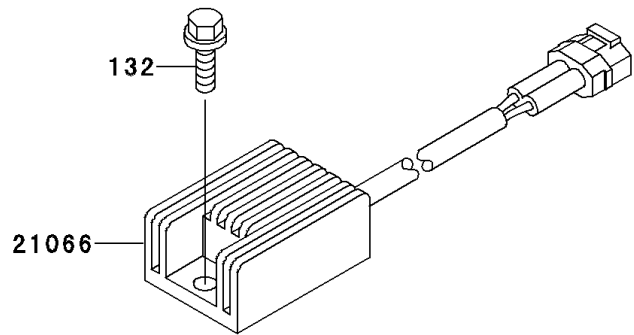

1998 KDX220R PARTS DIAGRAM

Generator

E1810

1998 KDX220R PARTS LIST

Generator

ITEM NAME	PART NUMBER	QUANTITY
BOLT-FLANGED-SMALL (Ref # 132)	132Y0612	2
BRACKET (Ref # 11046)	11046-1413	1
STATOR (Ref # 21003)	21003-1279	1
ROTOR,MAGNETO (Ref # 21007)	21007-1276	1
REGULATOR-VOLTAGE (Ref # 21066)	21066-1072	1
IGNITER (Ref # 21119)	21119-1432	1
SCREW,5X16 (Ref # 92009)	92009-1722	3
NUT,FLANGED,12MM (Ref # 92015)	92015-1156	1
KEY,WOODRUFF (Ref # 92038)	92038-001	1