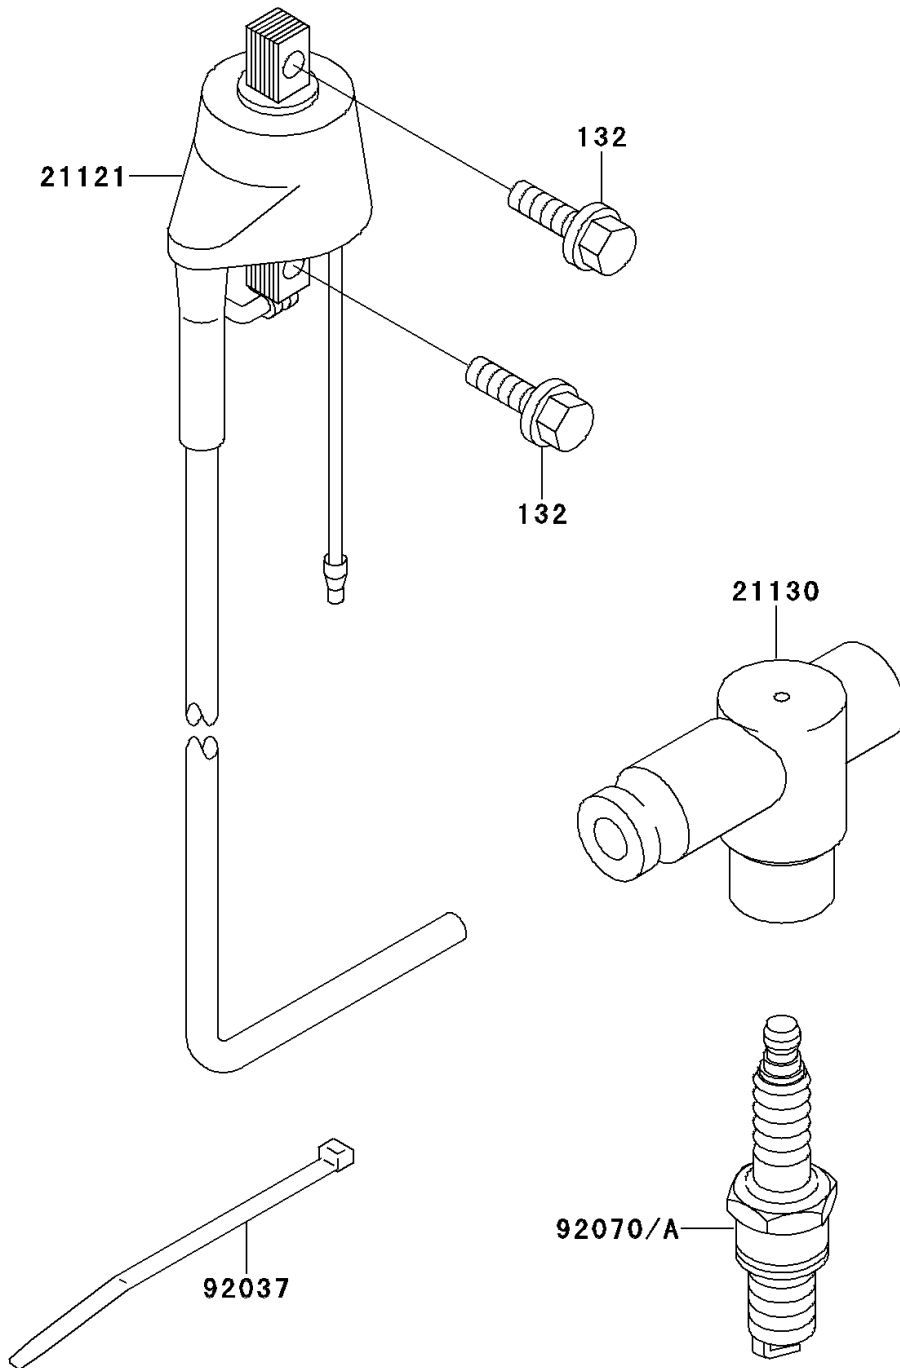

# 1997 KDX220R PARTS DIAGRAM

Ignition System

E1830

# 1997 KDX220R PARTS LIST

## Ignition System

ITEM NAME	PART NUMBER	QUANTITY
BOLT-FLANGED-SMALL (Ref # 132)	132Y0618	2
COIL-IGNITION (Ref # 21121)	21121-1230	1
CAP-SPARK PLUG (Ref # 21130)	21130-1073	1
CLAMP (Ref # 92037)	92037-1173	1
PLUG-SPARK,BR9ES(NGK),SOLID (Ref # 92070)	92070-1157	1
PLUG-SPARK,BR8ES(NGK),SOLID (Ref # 92070A)	92070-3702	1