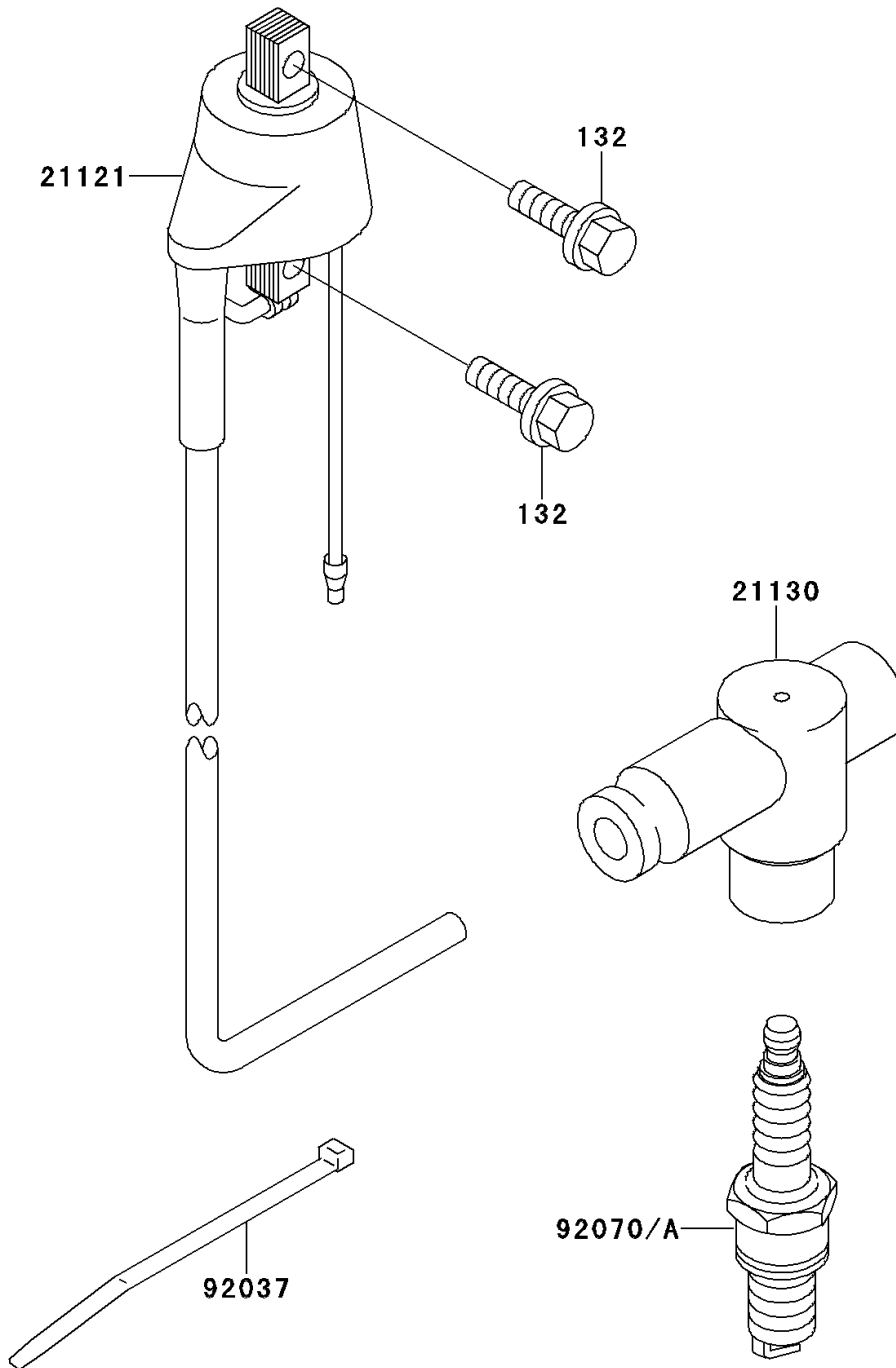

1997 KDX220R PARTS DIAGRAM

Ignition System

E1830

1997 KDX220R PARTS LIST

Ignition System

ITEM NAME	PART NUMBER	QUANTITY
BOLT-FLANGED-SMALL (Ref # 132)	132Y0618	2
COIL-IGNITION (Ref # 21121)	21121-1230	1
CAP-SPARK PLUG (Ref # 21130)	21130-1073	1
CLAMP (Ref # 92037)	92037-1173	1
PLUG-SPARK,BR9ES(NGK),SOLID (Ref # 92070)	92070-1157	1
PLUG-SPARK,BR8ES(NGK),SOLID (Ref # 92070A)	92070-3702	1