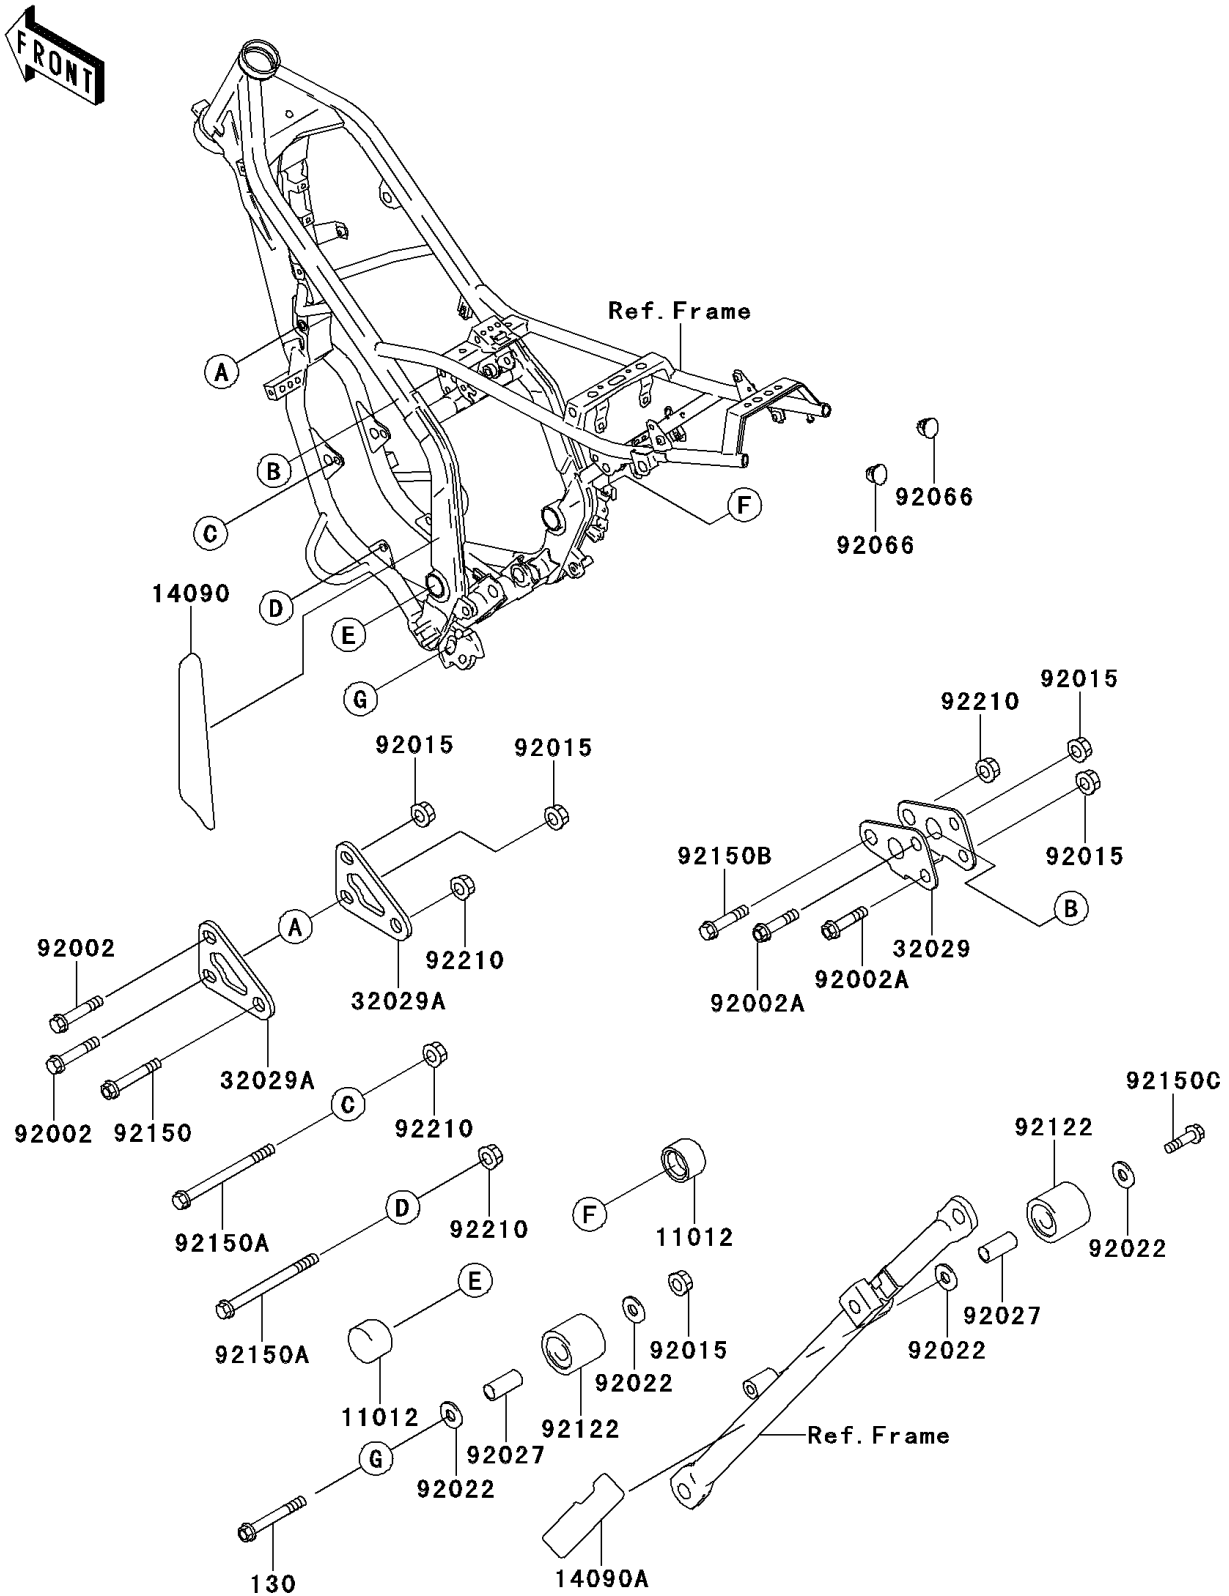

1997 KDX220R PARTS DIAGRAM

Frame Fittings

F2131

1997 KDX220R PARTS LIST

Frame Fittings

ITEM NAME	PART NUMBER	QUANTITY
BOLT-FLANGED,8X55 (Ref # 130)	130G0855	1
CAP,AXLE NUT (Ref # 11012)	11012-1591	2
COVER (Ref # 14090)	14090-1514	1
COVER (Ref # 14090A)	14090-1557	1
BRACKET-ENGINE,HEAD,RR (Ref # 32029)	32029-1913	1
BRACKET-ENGINE (Ref # 32029A)	32029-1944	2
BOLT (Ref # 92002)	92002-1221	2
BOLT,FLANGED,8X47 (Ref # 92002A)	92002-1850	2
NUT,8MM (Ref # 92015)	92015-1432	5
WASHER,8.5X20X1.6 (Ref # 92022)	92022-1561	4
COLLAR,CHAIN ROLLER (Ref # 92027)	92027-1670	2
PLUG (Ref # 92066)	92066-1093	2
ROLLER,CHAIN GUIDE (Ref # 92122)	92122-1153	2
BOLT,FLANGED,10X57 (Ref # 92150)	92150-1227	1
BOLT,FLANGED,10X105 (Ref # 92150A)	92150-1624	2
BOLT,FLANGED,10X51 (Ref # 92150B)	92150-1719	1
BOLT,FLANGED,8X40 (Ref # 92150C)	92150-1961	1
NUT,LOCK,FLANGED,10MM (Ref # 92210)	92210-1080	4