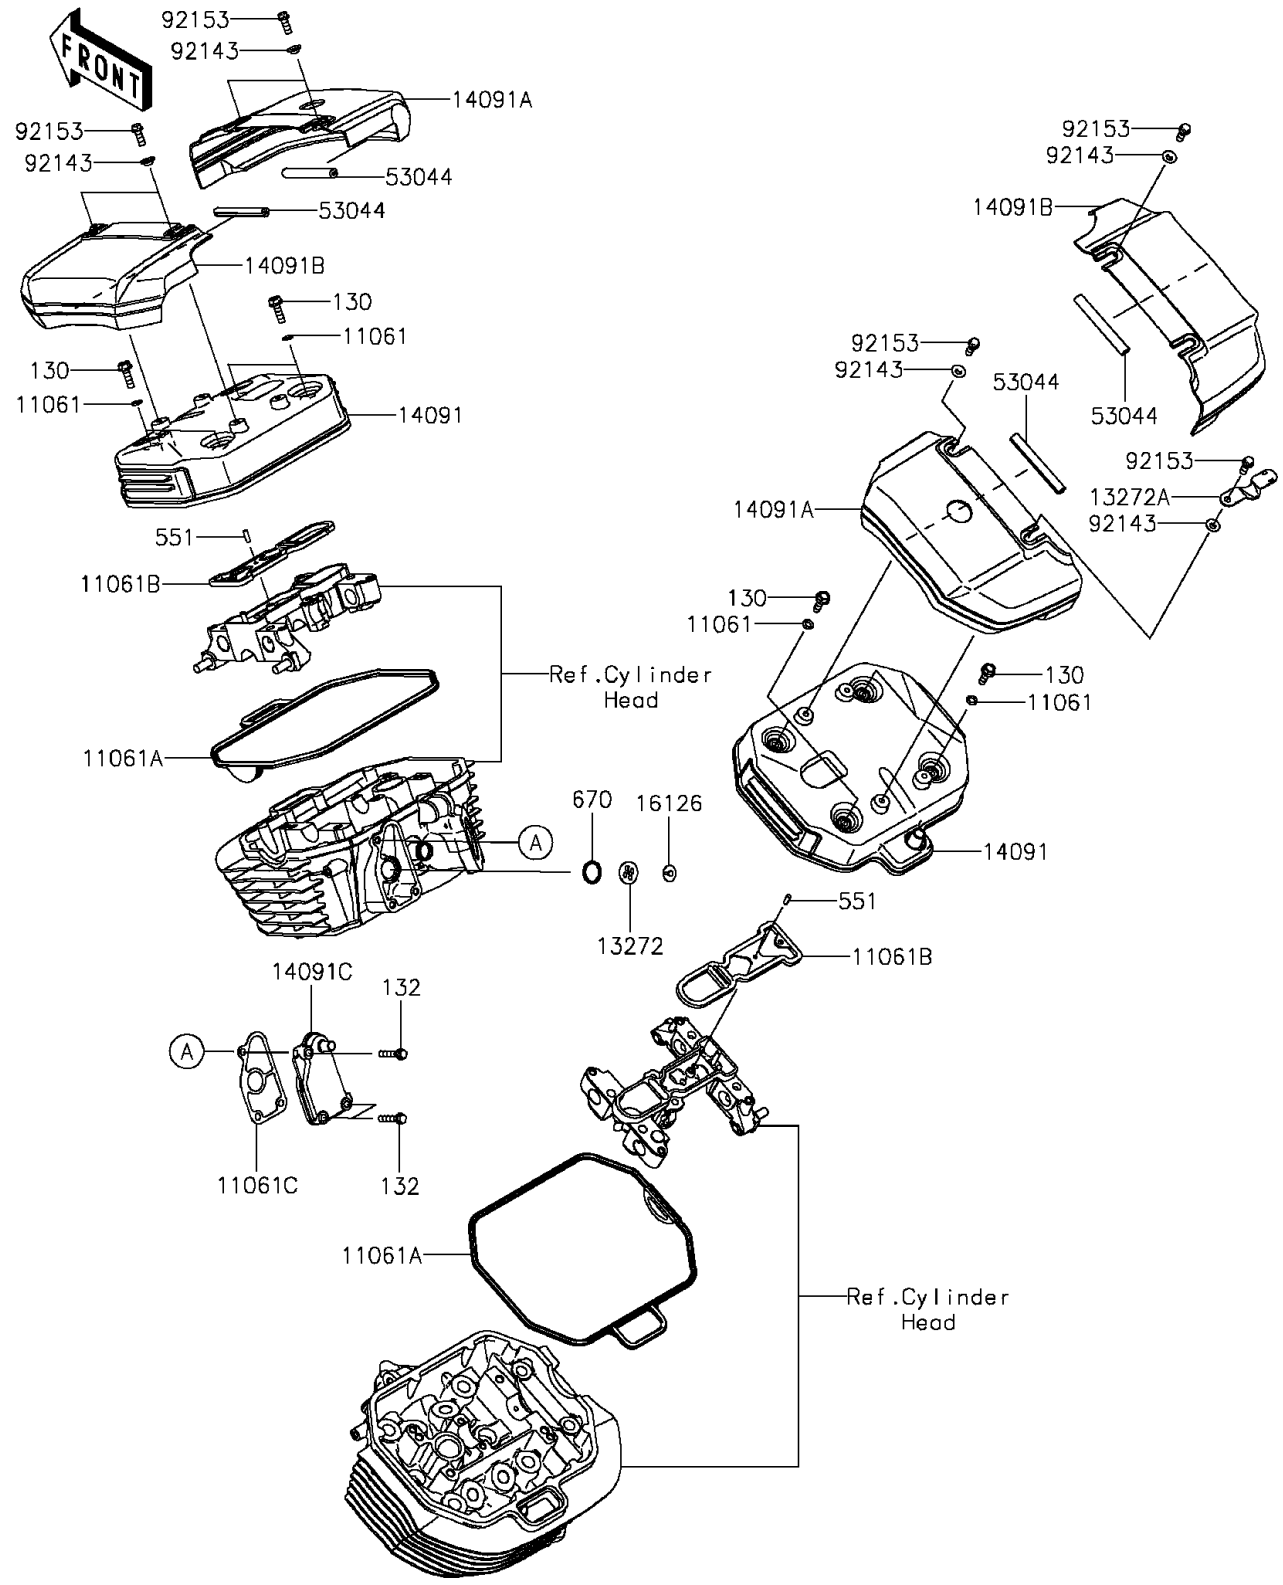

2015 VULCAN® 1700 VAQUERO® ABS PARTS DIAGRAM

Cylinder Head Cover

E1112

2015 VULCAN® 1700 VAQUERO® ABS PARTS LIST

Cylinder Head Cover

ITEM NAME	PART NUMBER	QUANTITY
-----------	-------------	----------