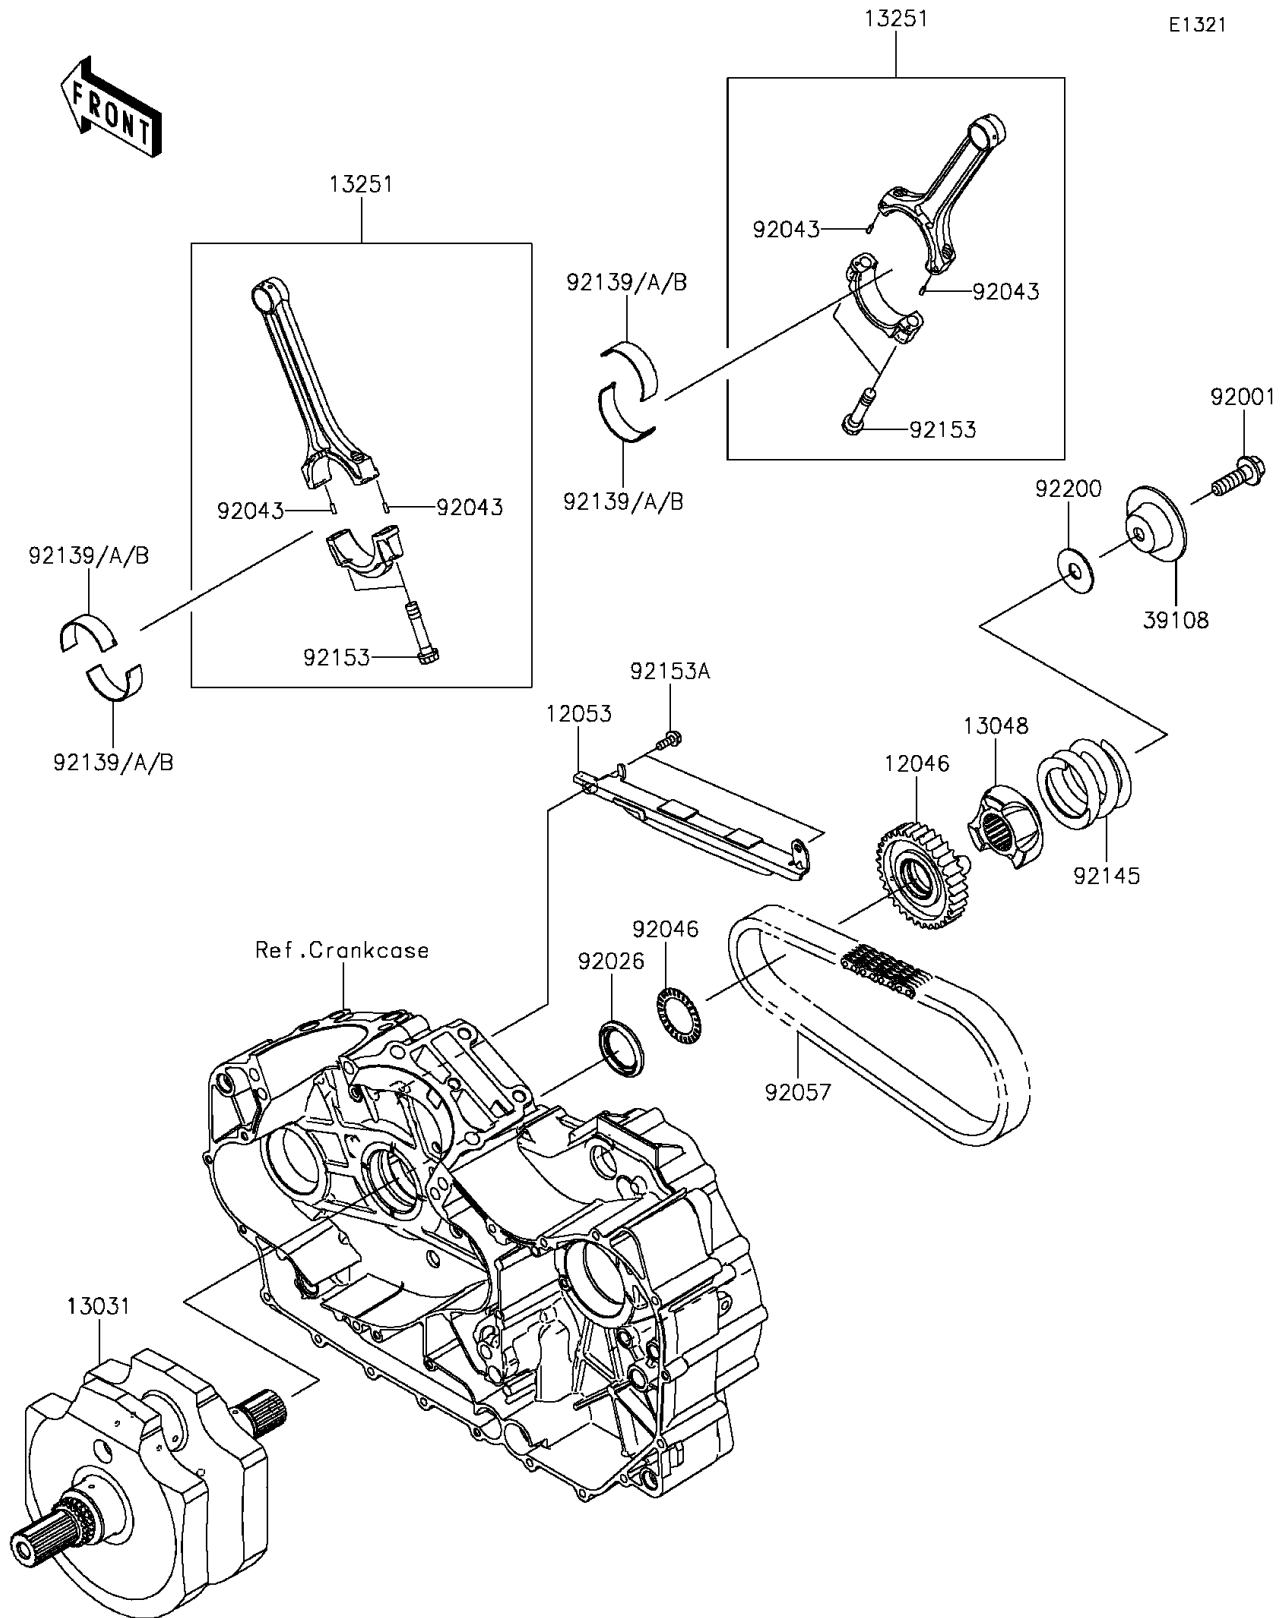

# 2014 VULCAN® 1700 VAQUERO® ABS SE PARTS DIAGRAM

Crankshaft

## 2014 VULCAN® 1700 VAQUERO® ABS SE PARTS LIST

### Crankshaft

ITEM NAME	PART NUMBER	QUANTITY
SPROCKET,PRIMARY,33T (Ref # 12046)	12046-0065	1
GUIDE-CHAIN,PRIMARY,UPP (Ref # 12053)	12053-0122	1
CRANKSHAFT-COMP (Ref # 13031)	13031-0104	1
CAM-DAMPER (Ref # 13048)	13048-0017	1
ROD-ASSY-CONNECTING (Ref # 13251)	13251-0026	2
RETAINER-SPRING (Ref # 39108)	39108-0014	1
BOLT,FLANGED,12X40 (Ref # 92001)	92001-1146	1
SPACER (Ref # 92026)	92026-0145	1
PIN,3X8.5 (Ref # 92043)	92043-0033	4
BEARING-NEEDLE (Ref # 92046)	92046-0033	1
CHAIN,PRIMARY,89HV303CF-92 (Ref # 92057)	92057-0155	1
BUSHING,CONNECTING ROD,BLUE (Ref # 92139)	92139-0225	4
BUSHING,CONNECTING ROD,BLACK (Ref # 92139A)	92139-0226	AR
BUSHING,CONNECTING ROD,BROWN (Ref # 92139B)	92139-0227	AR
SPRING,58X11X46.5 (Ref # 92145)	92145-0592	1
BOLT,CONNECTING ROD (Ref # 92153)	92153-0314	4
BOLT,FLANGED,6X16 (Ref # 92153A)	92153-0713	2
WASHER,12X34X1.6 (Ref # 92200)	92200-0478	1