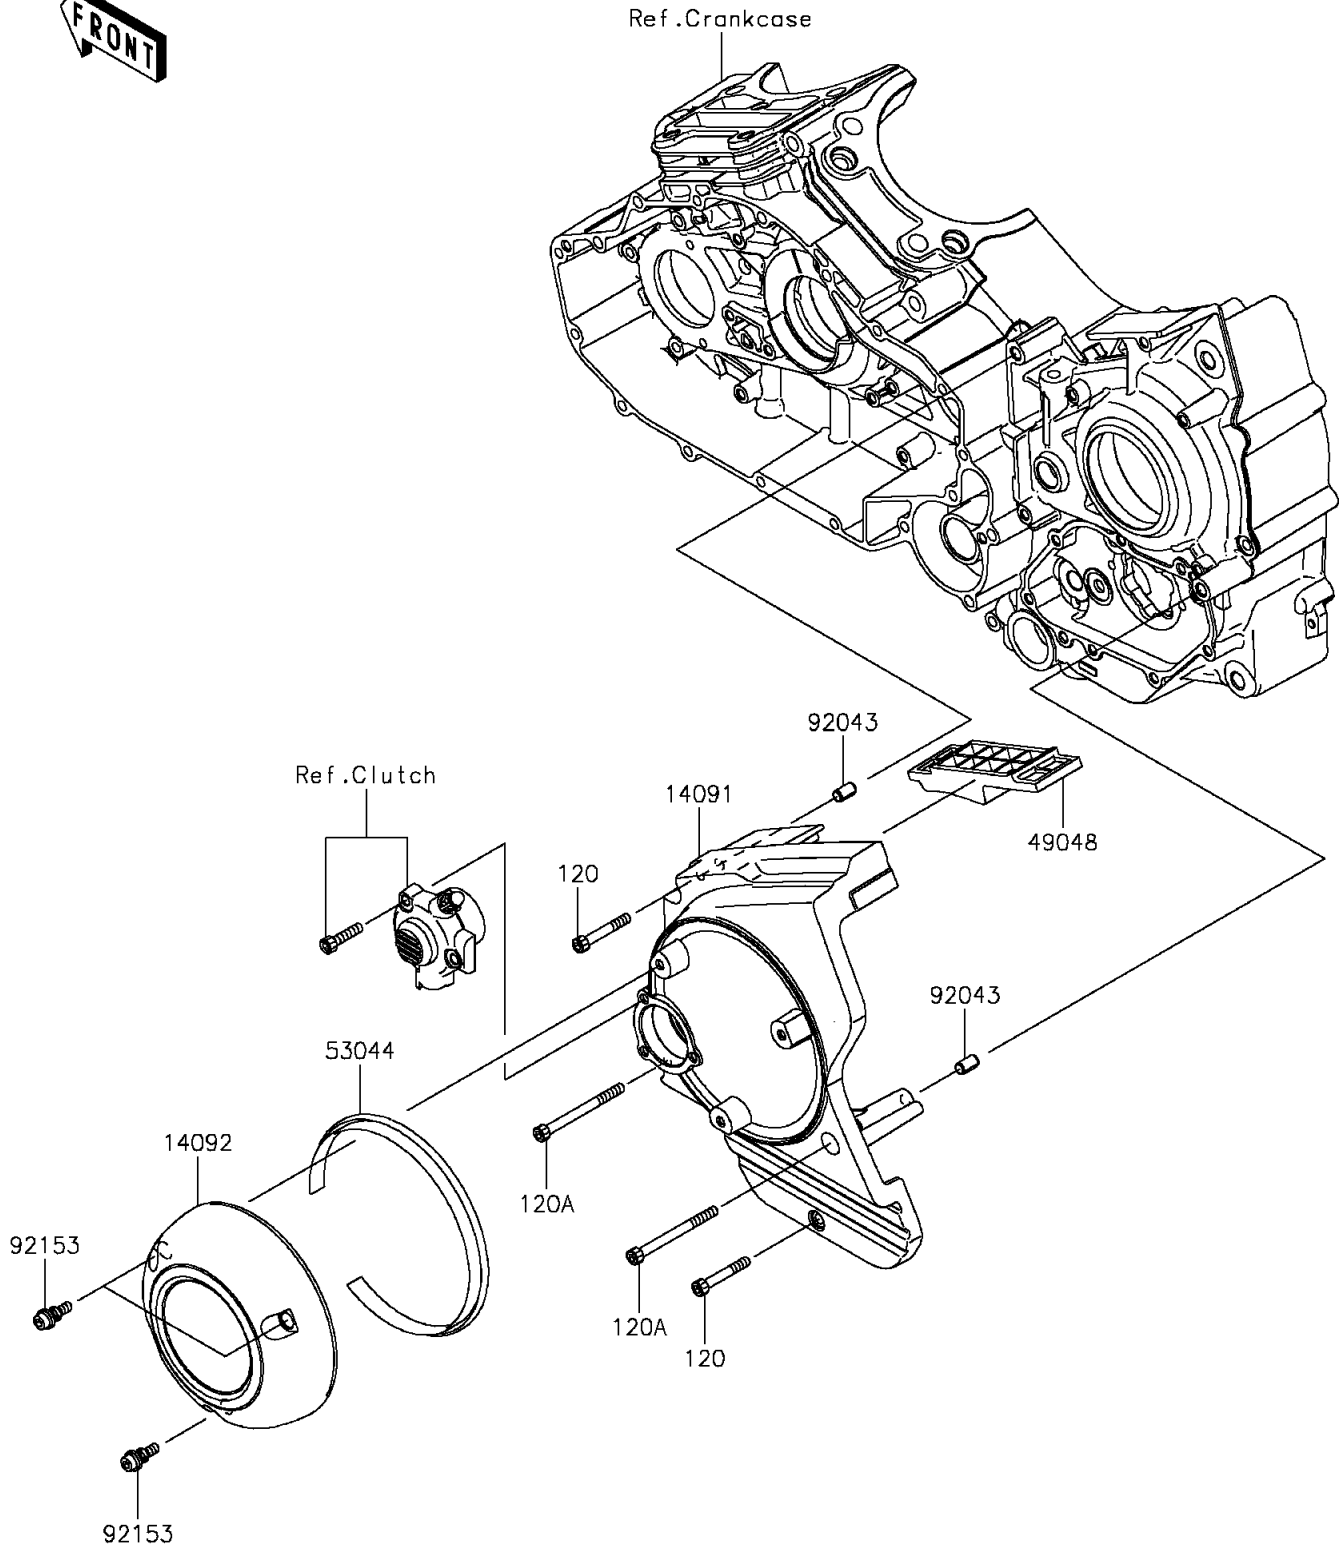

2015 Vulcan 1700 Vaquero ABS PARTS DIAGRAM

Chain Cover

E1433

2015 Vulcan 1700 Vaquero ABS PARTS LIST

Chain Cover

ITEM NAME	PART NUMBER	QUANTITY
BOLT-SOCKET,6X40 (Ref # 120)	120CC0640	2
BOLT-SOCKET,6X70 (Ref # 120A)	120CC0670	2
COVER,PULLEY (Ref # 14091)	14091-0970	1
COVER,PULLEY OUTER (Ref # 14092)	14092-0246	1
SHOE (Ref # 49048)	49048-0004	1
TRIM,ISOLATOR (Ref # 53044)	53044-0047	1
PIN,6.2X8X14 (Ref # 92043)	92043-1263	2
BOLT,SOCKET,6X22 (Ref # 92153)	92153-1331	3