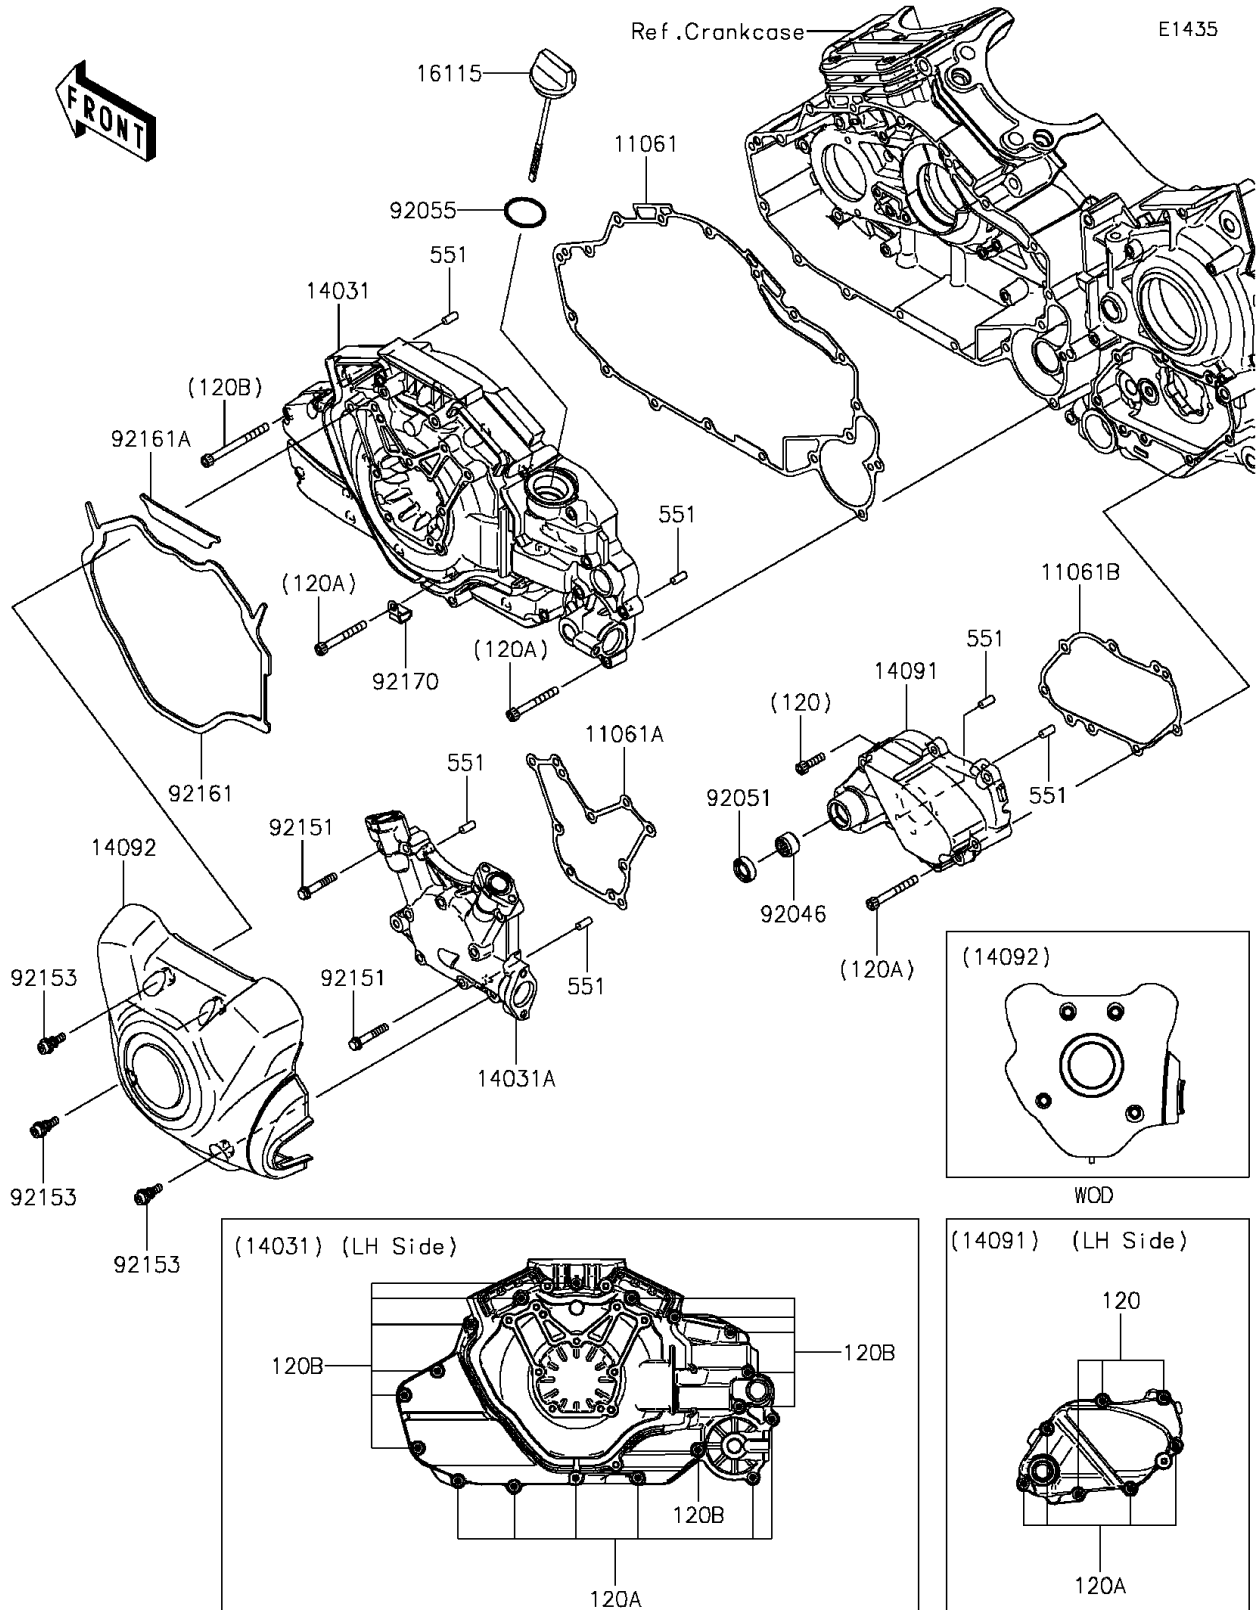

# 2014 VULCAN® 1700 VAQUERO® ABS SE PARTS DIAGRAM

Left Engine Cover(s)

## 2014 VULCAN® 1700 VAQUERO® ABS SE PARTS LIST

### Left Engine Cover(s)

ITEM NAME	PART NUMBER	QUANTITY
BOLT-SOCKET,6X22 (Ref # 120)	120CC0622	3
BOLT-SOCKET,6X50 (Ref # 120A)	120CC0650	10
BOLT-SOCKET,6X70 (Ref # 120B)	120CC0670	12
PIN-DOWEL,6X14 (Ref # 551)	551A0614	6
GASKET,GENERATOR COVER,IN (Ref # 11061)	11061-0338	1
GASKET,GENERATOR COVER,MID (Ref # 11061A)	11061-0339	1
GASKET,CHANGE COVER (Ref # 11061B)	11061-0340	1
COVER-GENERATOR,INNER (Ref # 14031)	14031-0093	1
COVER-GENERATOR,MIDDLE (Ref # 14031A)	14031-0094	1
COVER,CHANGE (Ref # 14091)	14091-1807	1
COVER,GENERATOR OUTER (Ref # 14092)	14092-0245	1
CAP-OIL FILLER (Ref # 16115)	16115-0019	1
BEARING-NEEDLE,HK1312 (Ref # 92046)	92046-1148	1
SEAL-OIL,TB13225.5 (Ref # 92051)	92051-005	1
RING-O,31.5X2.6 (Ref # 92055)	92055-049	1
BOLT,6X35 (Ref # 92151)	92151-1624	9
BOLT,SOCKET,6X22 (Ref # 92153)	92153-1331	4
DAMPER (Ref # 92161)	92161-0668	1
DAMPER (Ref # 92161A)	92161-0672	1
CLAMP (Ref # 92170)	92170-1577	1