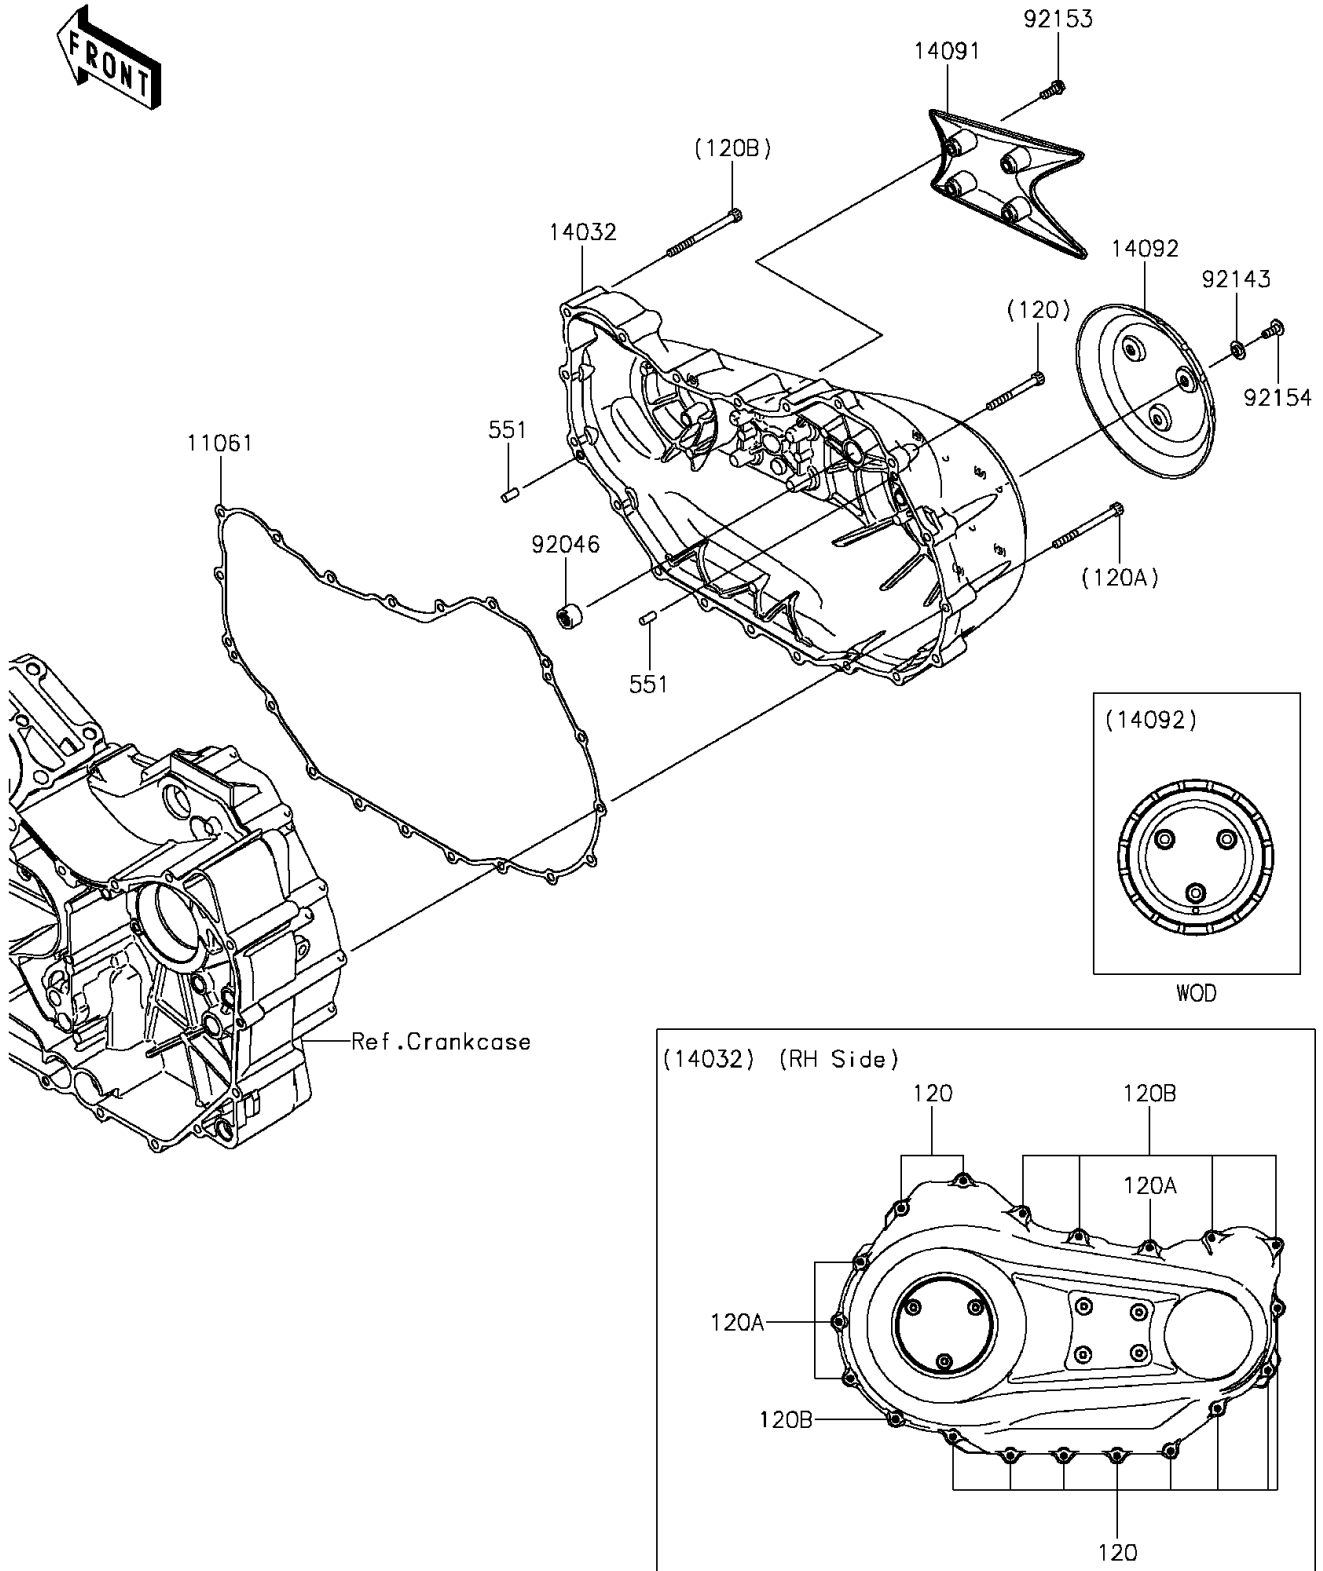

# 2015 Vulcan 1700 Vaquero ABS PARTS DIAGRAM

Right Engine Cover(s)

E1436

## 2015 Vulcan 1700 Vaquero ABS PARTS LIST

Right Engine Cover(s)

ITEM NAME	PART NUMBER	QUANTITY
BOLT-SOCKET,6X50 (Ref # 120)	120CC0650	10
BOLT-SOCKET,6X65 (Ref # 120A)	120CC0665	4
BOLT-SOCKET,6X75 (Ref # 120B)	120CC0675	5
PIN-DOWEL,6X14 (Ref # 551)	551A0614	2
GASKET,CLUTCH COVER (Ref # 11061)	11061-0337	1
COVER-CLUTCH (Ref # 14032)	14032-0151	1
COVER,CLUTCH,OUTER (Ref # 14091)	14091-0995	1
COVER,CLUTCH OUTER (Ref # 14092)	14092-0033	1
BEARING-NEEDLE,HK1212V11 (Ref # 92046)	92046-1292	1
COLLAR (Ref # 92143)	92143-1087	3
BOLT,6X16 (Ref # 92153)	92153-0825	4
BOLT,SOCKET,6X16 (Ref # 92154)	92154-0257	3