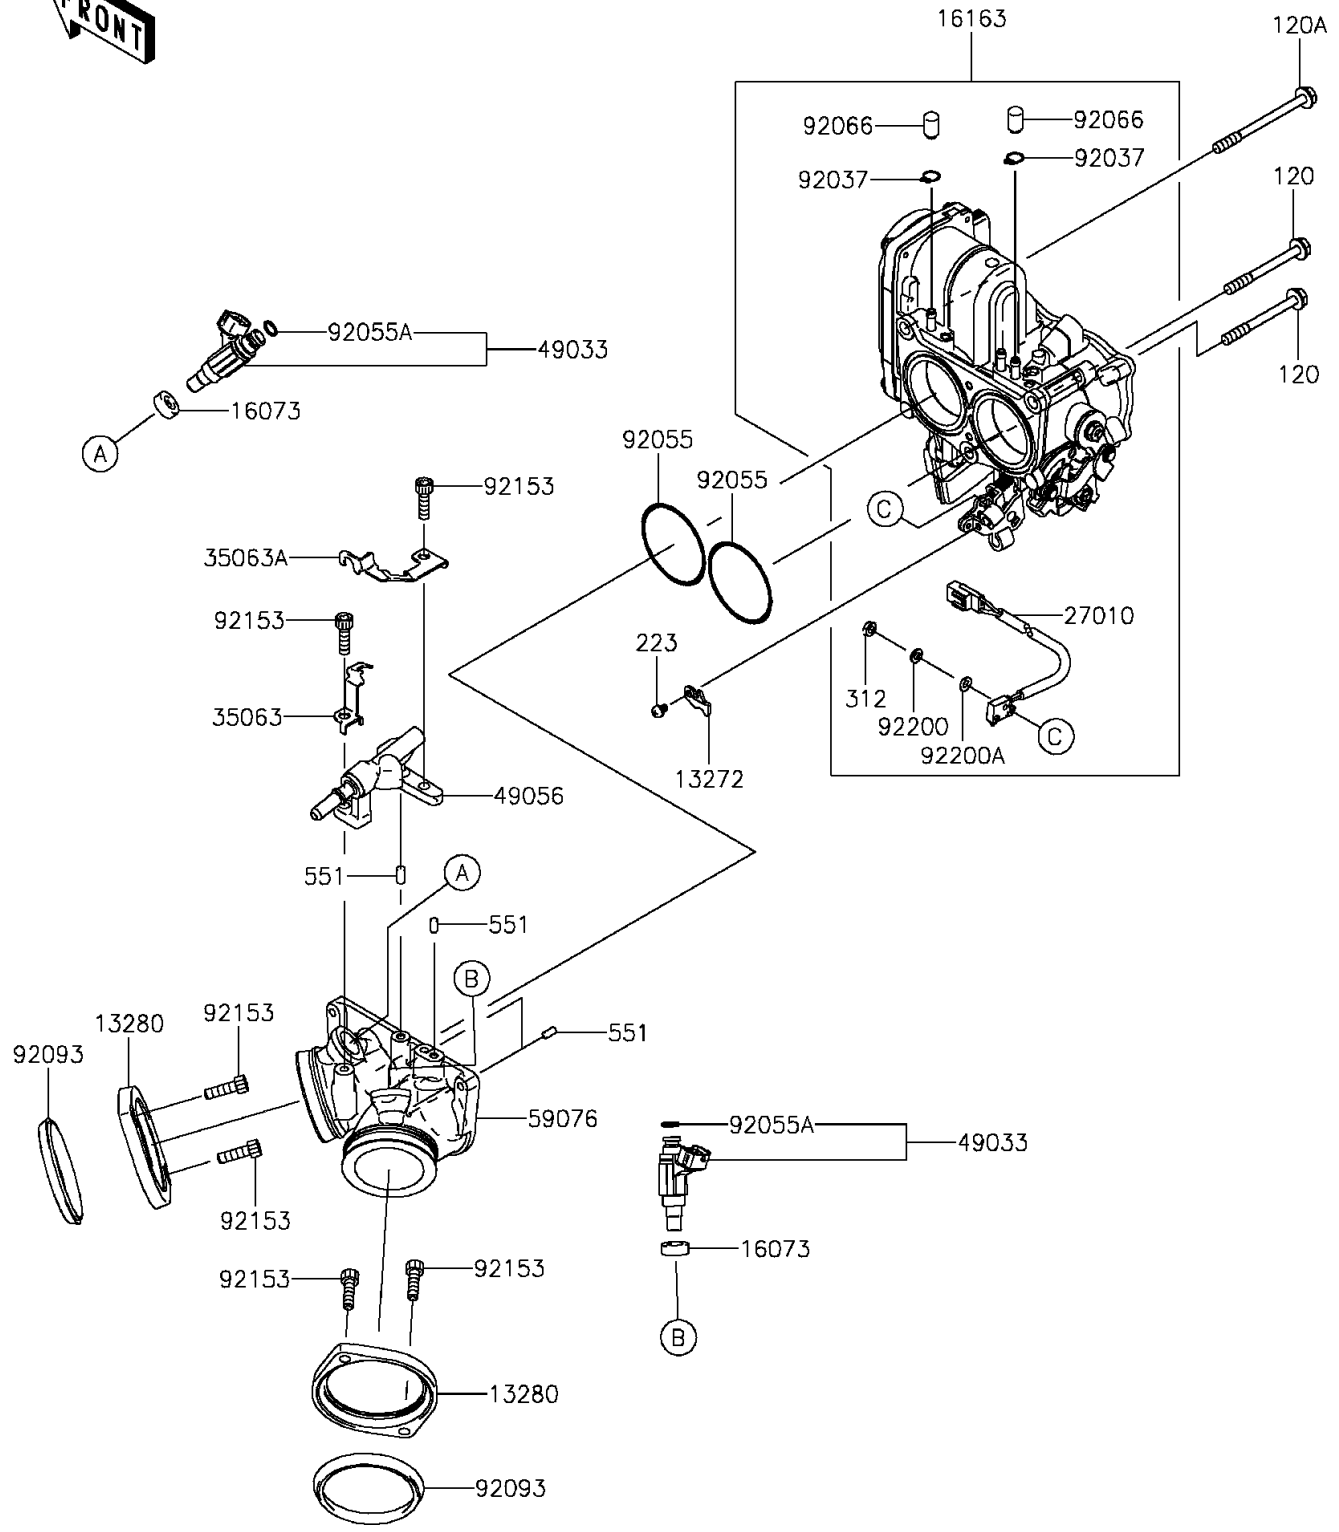

# 2014 VULCAN® 1700 VAQUERO® ABS PARTS DIAGRAM

Throttle

E1510

## 2014 VULCAN® 1700 VAQUERO® ABS PARTS LIST

### Throttle

ITEM NAME	PART NUMBER	QUANTITY
BOLT-SOCKET,6X60 (Ref # 120)	120CA0660	2
BOLT-SOCKET,6X75 (Ref # 120A)	120CA0675	1
SCREW-PAN-WS-CROS,4X6 (Ref # 223)	223AA0406	1
NUT-HEX (Ref # 312)	312BC0300	1
PIN-DOWEL,4X8 (Ref # 551)	551A0408	4
PLATE,CABLE STOPPER (Ref # 13272)	13272-0620	1
HOLDER,INTAKE MANIFOLD (Ref # 13280)	13280-0007	2
INSULATOR (Ref # 16073)	16073-3707	2
THROTTLE-ASSY,EACW42 (Ref # 16163)	16163-0124	1
SWITCH,AUTOCRUISE CANCEL (Ref # 27010)	27010-0093	1
STAY (Ref # 35063)	35063-0075	1
STAY (Ref # 35063A)	35063-0076	1
NOZZLE-INJECTION (Ref # 49033)	49033-0003	2
PIPE-INJECTION (Ref # 49056)	49056-0020	1
MANIFOLD-INTAKE (Ref # 59076)	59076-0005	1
CLAMP,BREATHER TUBE (Ref # 92037)	92037-174	2
RING-O,49.7X2.4 (Ref # 92055)	92055-0183	2
RING-O,INJECTION NOZZLE (Ref # 92055A)	92055-1622	2
PLUG,FITTING (Ref # 92066)	92066-1549	2
SEAL (Ref # 92093)	92093-0006	2
BOLT,SOCKET,6X20 (Ref # 92153)	92153-1031	6
WASHER,SPRING (Ref # 92200)	92200-0539	1
WASHER (Ref # 92200A)	92200-0540	1