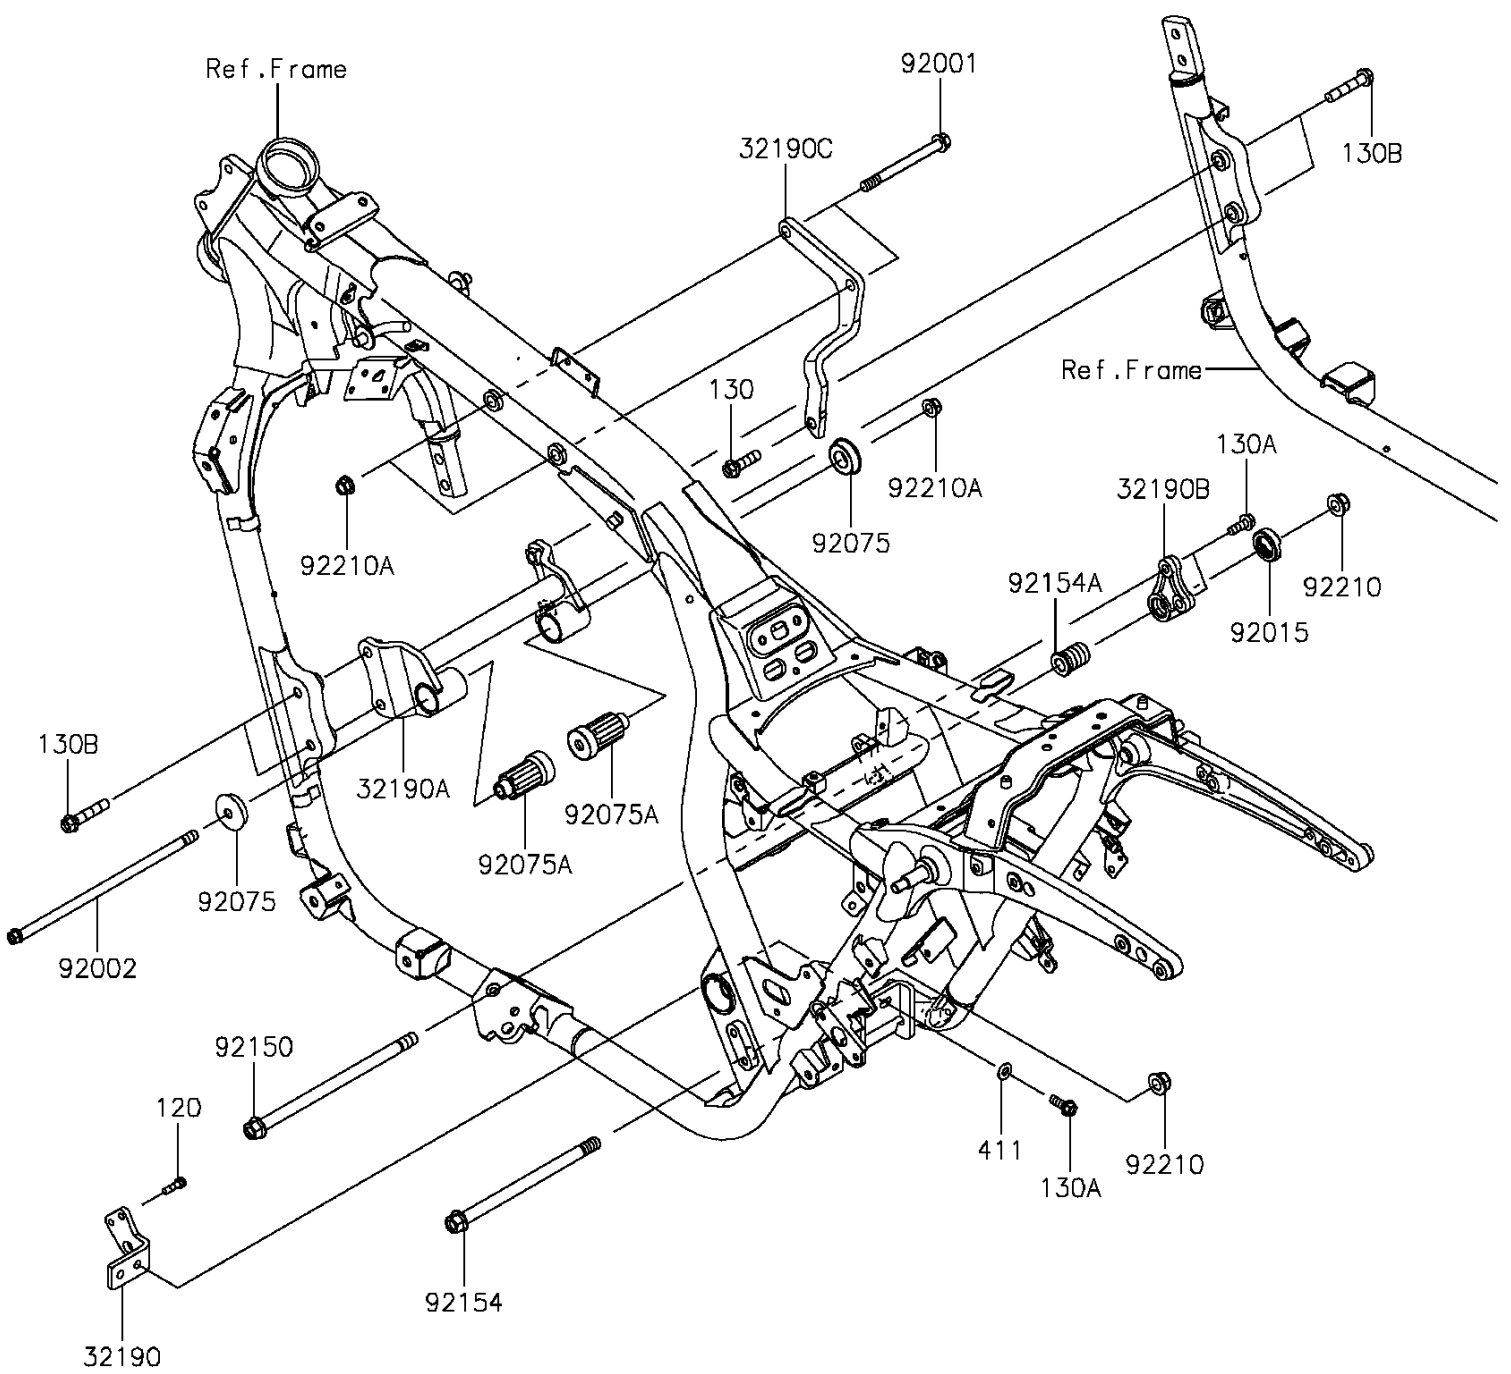

2014 VULCAN® 1700 VAQUERO® ABS PARTS DIAGRAM

Frame Fittings

F2131

2014 VULCAN® 1700 VAQUERO® ABS PARTS LIST

Frame Fittings

ITEM NAME	PART NUMBER	QUANTITY
BOLT-SOCKET,6X20 (Ref # 120)	120CA0620	2
BOLT-FLANGED,10X35 (Ref # 130)	130BA1035	1
BOLT-FLANGED,8X22 (Ref # 130A)	130BB0822	4
BOLT-FLANGED,10X50 (Ref # 130B)	130BB1050	4
WASHER-PLAIN,8.5X18X1.6 (Ref # 411)	411AB0800	2
BRACKET-ENGINE,RR,LWR (Ref # 32190)	32190-0396	1
BRACKET-ENGINE,FR,F.S.BLACK (Ref # 32190A)	32190-0410-18R	1
BRACKET-ENGINE,RR,UPP,F.S.BLK (Ref # 32190B)	32190-0446-18R	1
BRACKET-ENGINE,CYLINDER HEAD (Ref # 32190C)	32190-0452	1
BOLT,FLANGED,10X110 (Ref # 92001)	92001-1602	2
BOLT,FLANGED,10X260 (Ref # 92002)	92002-1454	1
NUT,ENGINE MOUNT,22MM (Ref # 92015)	92015-1846	1
DAMPER,ENGINE MOUNT (Ref # 92075)	92075-1738	2
DAMPER,ENGINE MOUNT,MAIN (Ref # 92075A)	92075-1739	2
BOLT,FLANGED,12X228 (Ref # 92150)	92150-1952	1
BOLT,FLANGED,12X200 (Ref # 92154)	92154-0244	1
BOLT,ENGINE MOUNT,22X33.5 (Ref # 92154A)	92154-0245	1
NUT,LOCK,FLANGED,12MM (Ref # 92210)	92210-0110	2
NUT,LOCK,FLANGED,10MM (Ref # 92210A)	92210-1081	3