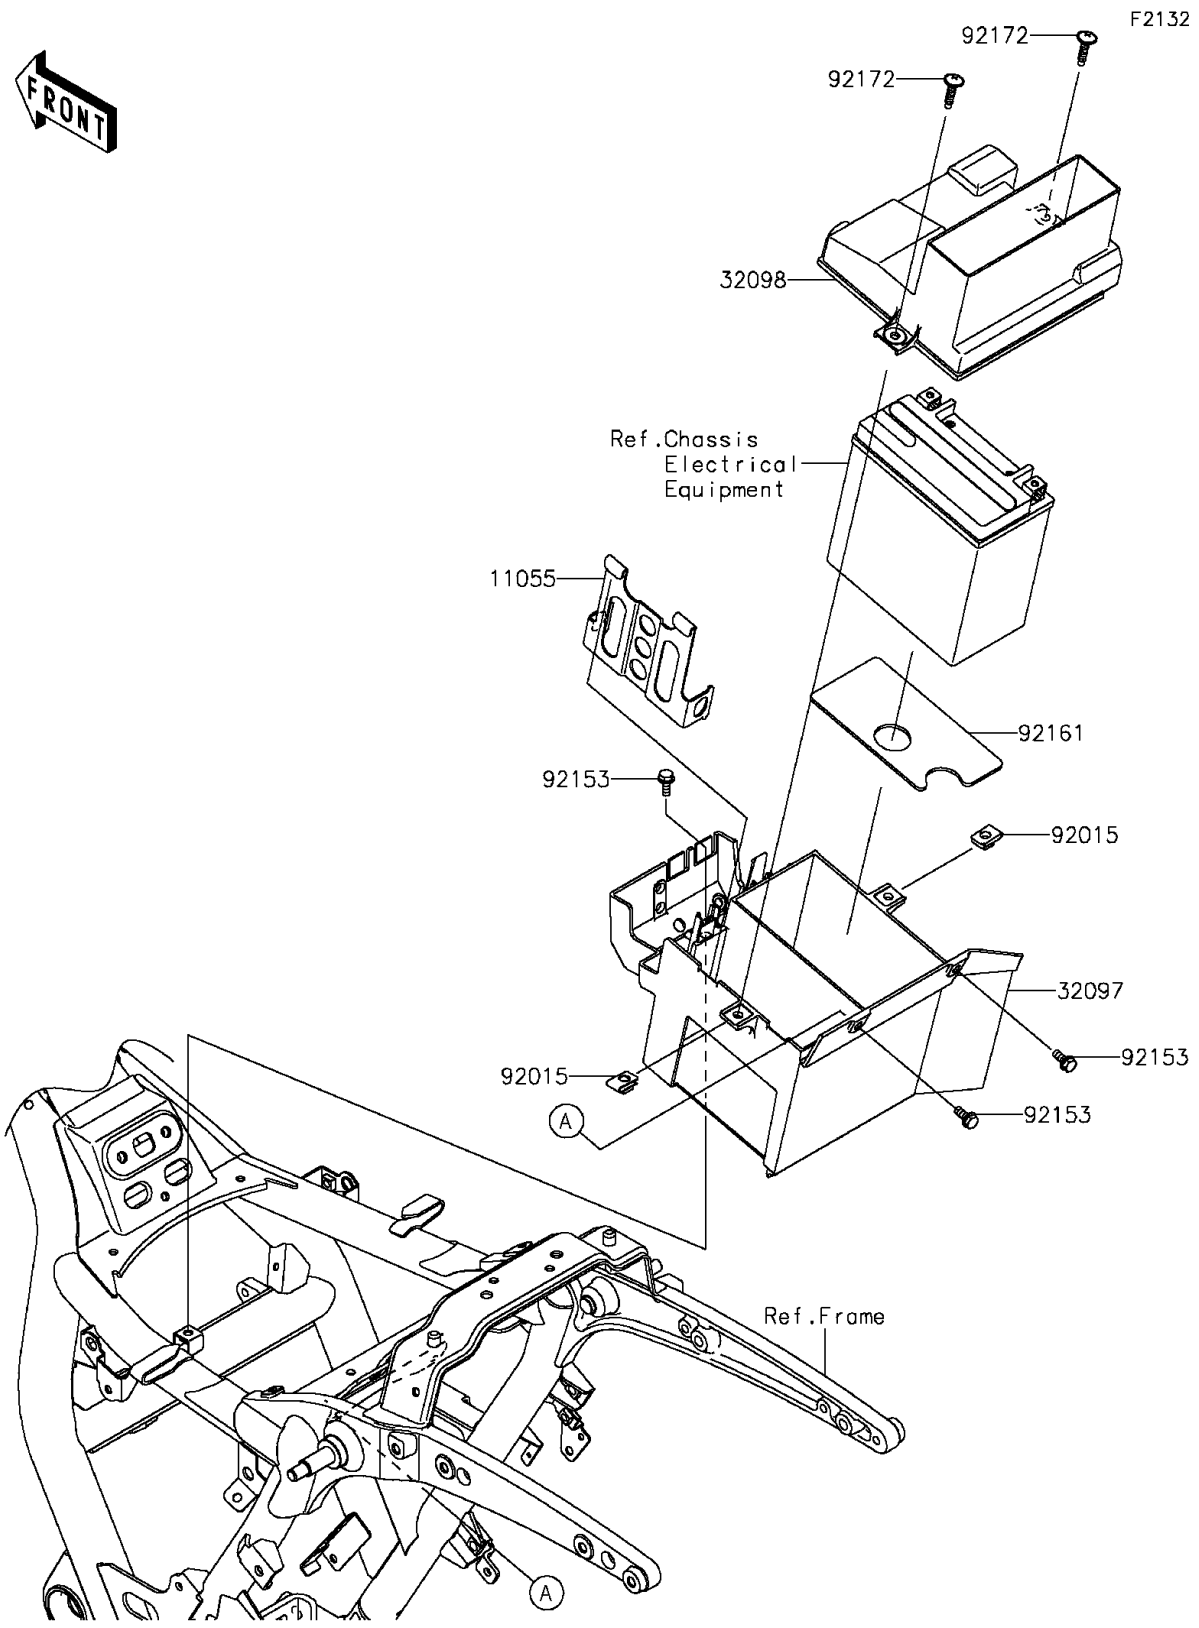

2014 VULCAN® 1700 VAQUERO® ABS PARTS DIAGRAM

Battery Case

2014 VULCAN® 1700 VAQUERO® ABS PARTS LIST

Battery Case

| ITEM NAME | PART NUMBER | QUANTITY |
|-------------------------------------|-------------|----------|
| BRACKET,ECU&RELAY BOX (Ref # 11055) | 11055-0617 | 1 |
| CASE-BATTERY (Ref # 32097) | 32097-0027 | 1 |
| CASE-TOOL (Ref # 32098) | 32098-0020 | 1 |
| NUT,6MM (Ref # 92015) | 92015-1602 | 2 |
| BOLT,6X16 (Ref # 92153) | 92153-1215 | 3 |
| DAMPER,BATTERY (Ref # 92161) | 92161-1097 | 1 |
| SCREW,6X26 (Ref # 92172) | 92172-0137 | 2 |