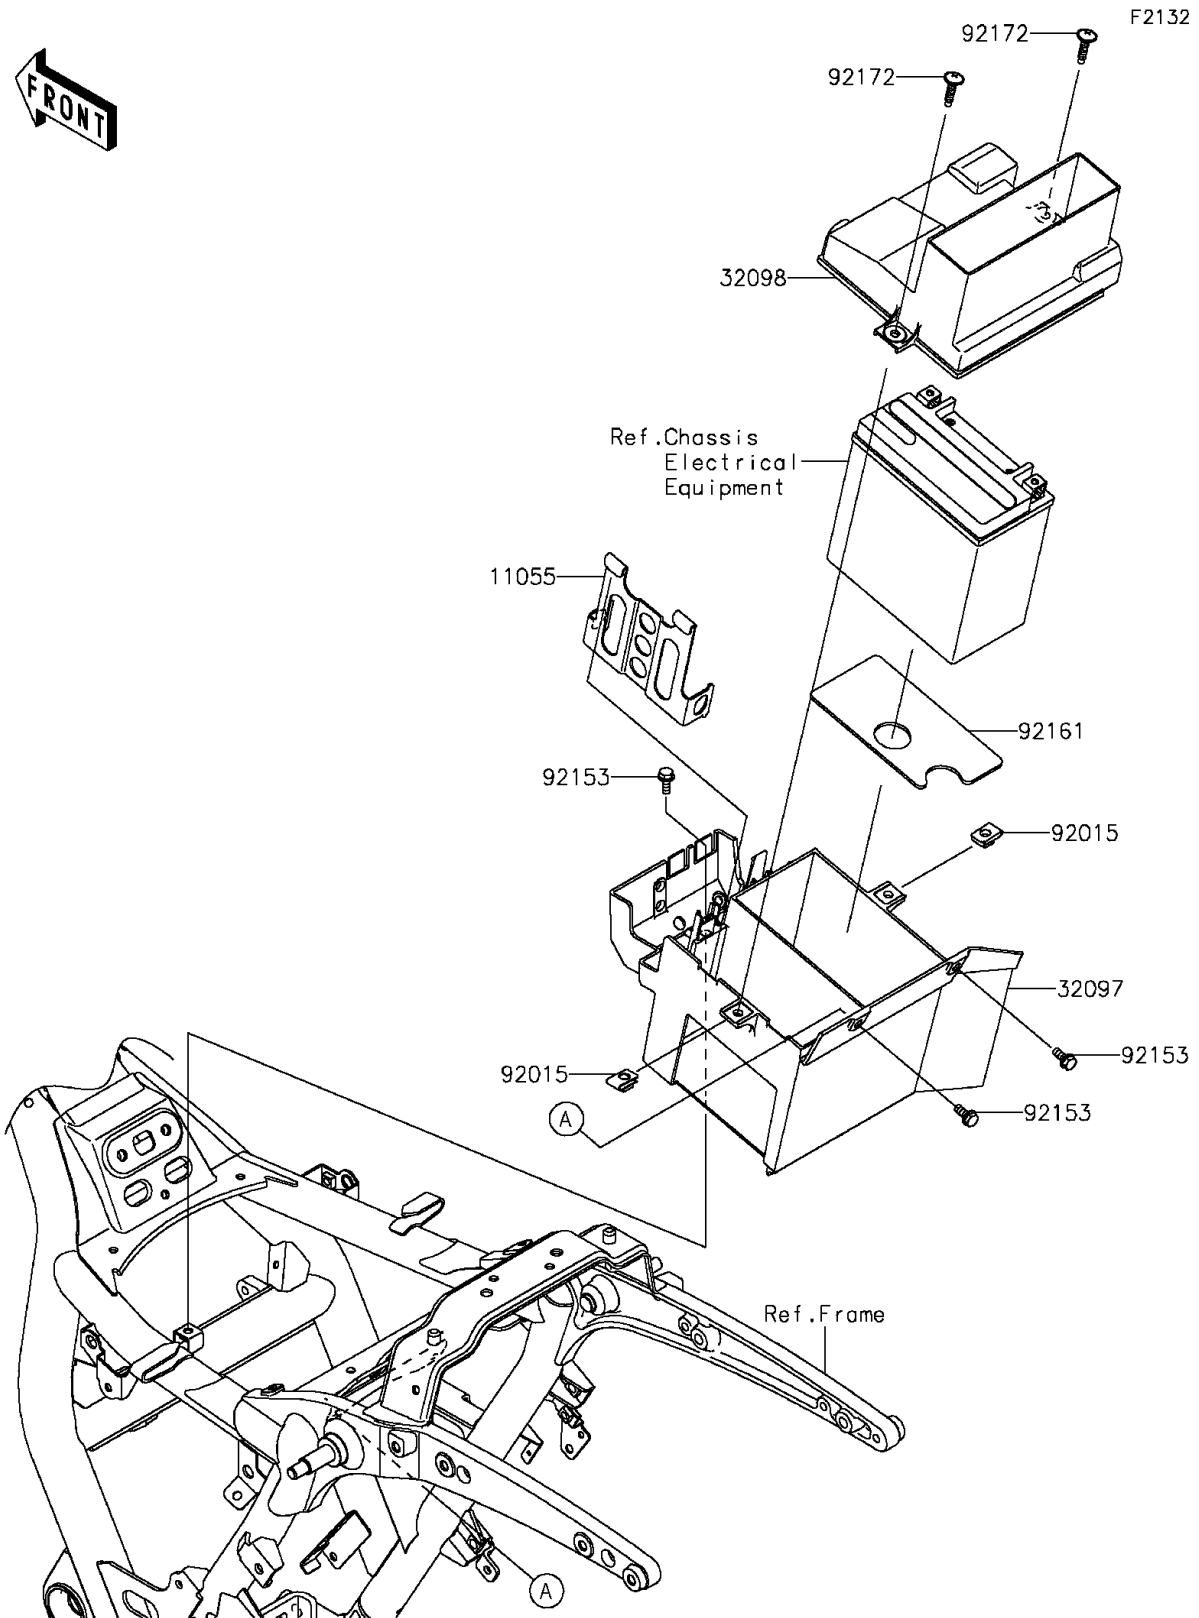

2015 Vulcan 1700 Vaquero ABS PARTS DIAGRAM

Battery Case

2015 Vulcan 1700 Vaquero ABS PARTS LIST

Battery Case

ITEM NAME	PART NUMBER	QUANTITY
BRACKET,ECU&RELAY BOX (Ref # 11055)	11055-0617	1
CASE-BATTERY (Ref # 32097)	32097-0027	1
CASE-TOOL (Ref # 32098)	32098-0020	1
NUT,6MM (Ref # 92015)	92015-1602	2
BOLT,6X16 (Ref # 92153)	92153-1215	3
DAMPER,BATTERY (Ref # 92161)	92161-1097	1
SCREW,6X26 (Ref # 92172)	92172-0137	2