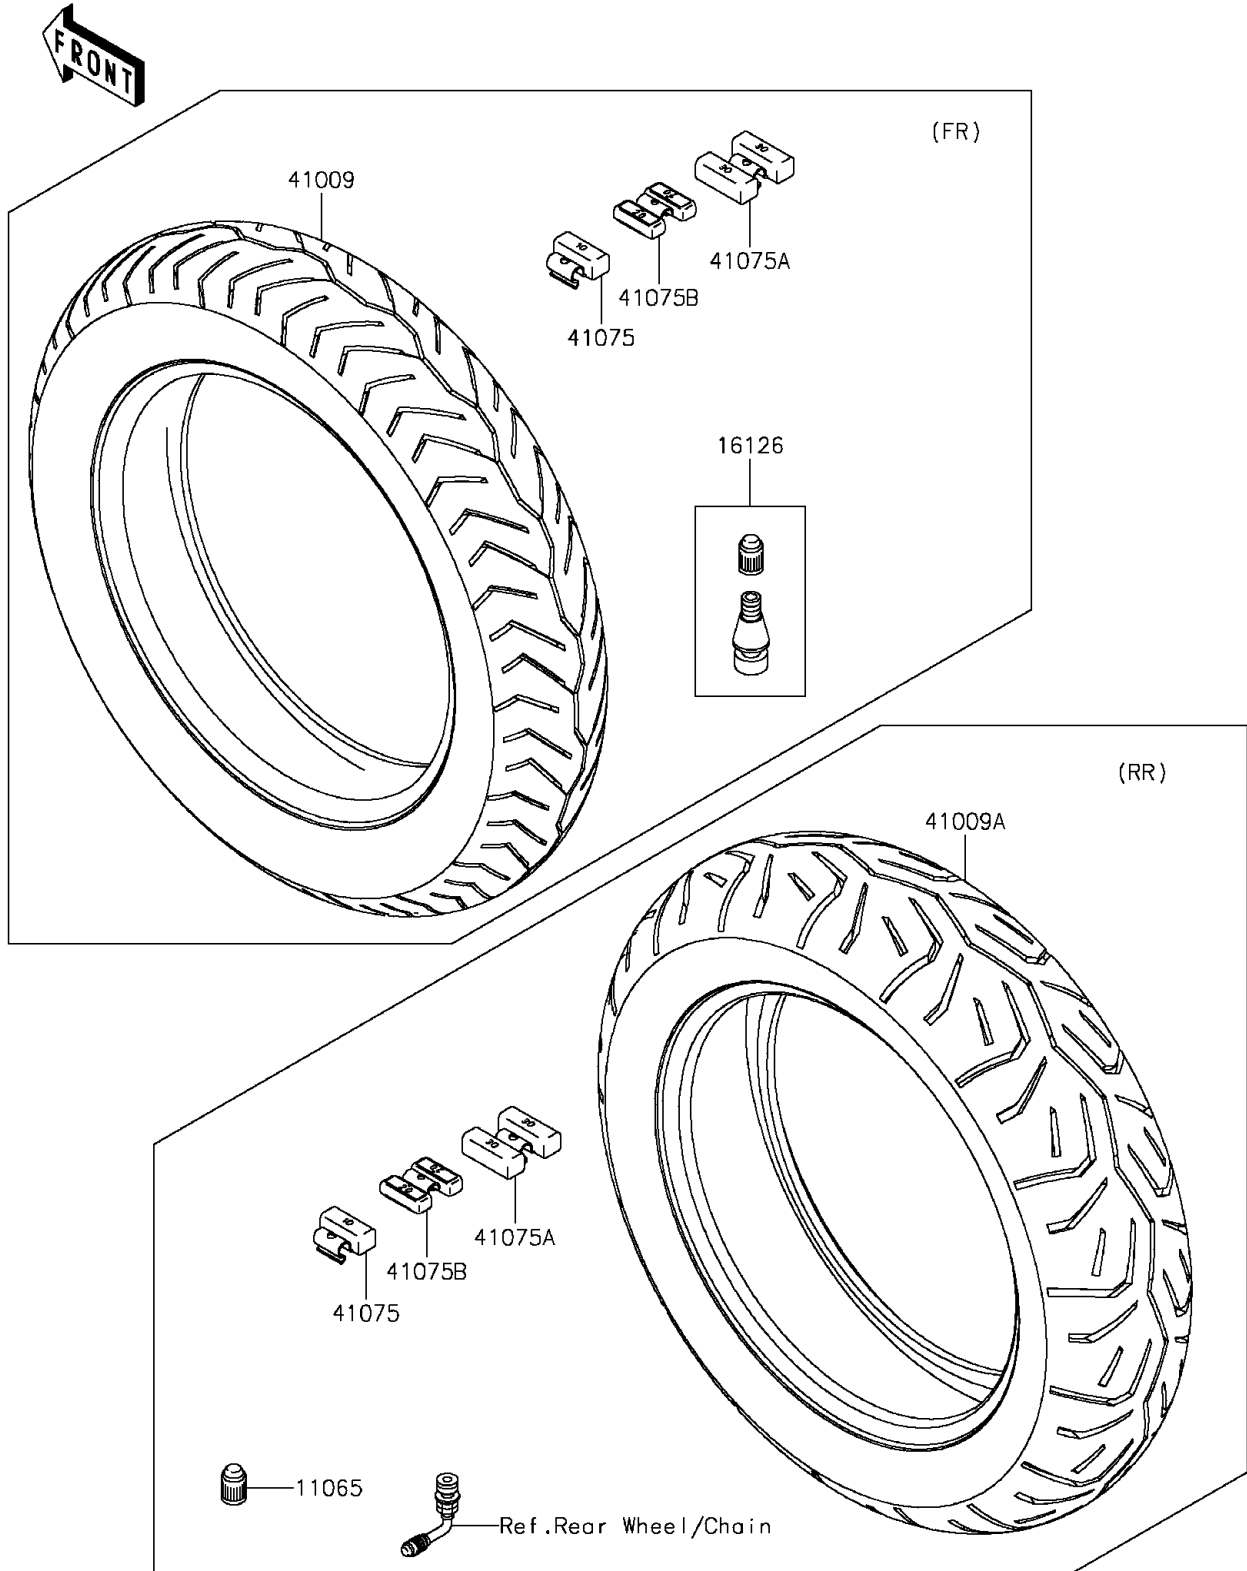

2014 VULCAN® 1700 VAQUERO® ABS PARTS DIAGRAM

Tires

F2210

2014 VULCAN® 1700 VAQUERO® ABS PARTS LIST

Tires

ITEM NAME	PART NUMBER	QUANTITY
CAP (Ref # 11065)	11065-1112	1
VALVE,TIRE (Ref # 16126)	16126-1140	1
TIRE,FR,130/90B16 67H,G721E (Ref # 41009)	41009-0227	1
TIRE,RR,170/70B16 75H,G722E (Ref # 41009A)	41009-0228	1
BALANCER-WHEEL,10G,SILVER (Ref # 41075)	41075-0007	AR
BALANCER-WHEEL,30G,SILVER (Ref # 41075A)	41075-0017	AR
BALANCER-WHEEL,20G,SILVER (Ref # 41075B)	41075-0018	AR