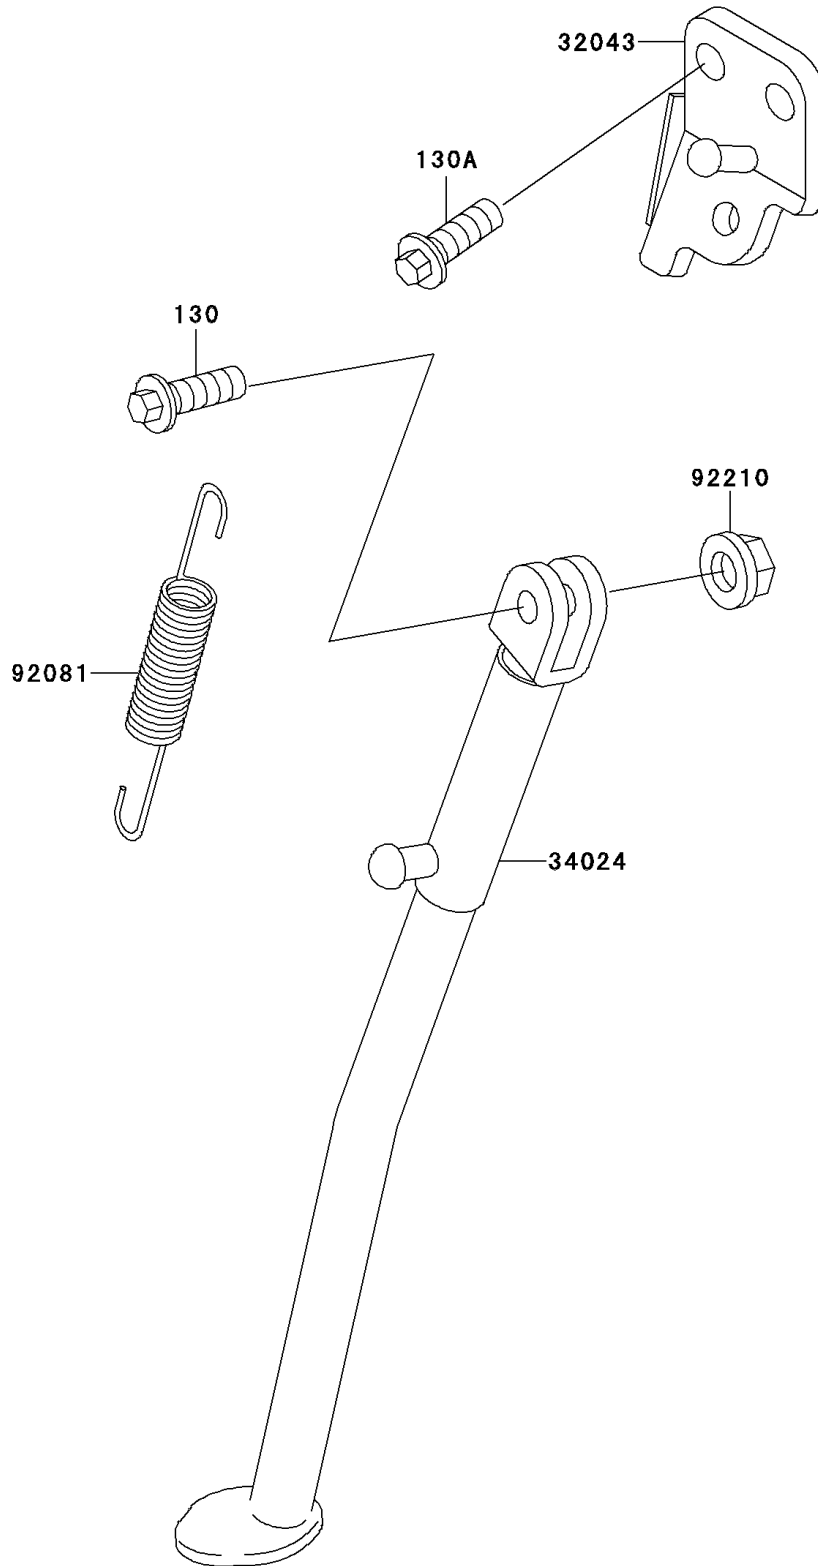

1997 KDX220R PARTS DIAGRAM

Stand(s)

F2190

1997 KDX220R PARTS LIST

Stand(s)

ITEM NAME	PART NUMBER	QUANTITY
BOLT-FLANGED,10X35 (Ref # 130)	130G1035	1
BOLT-FLANGED (Ref # 130A)	130G1225	2
BRACKET-STAND,SIDE (Ref # 32043)	32043-1363	1
STAND-SIDE (Ref # 34024)	34024-1279	1
SPRING (Ref # 92081)	92081-1419	1
NUT,LOCK,FLANGED,10MM (Ref # 92210)	92210-1080	1