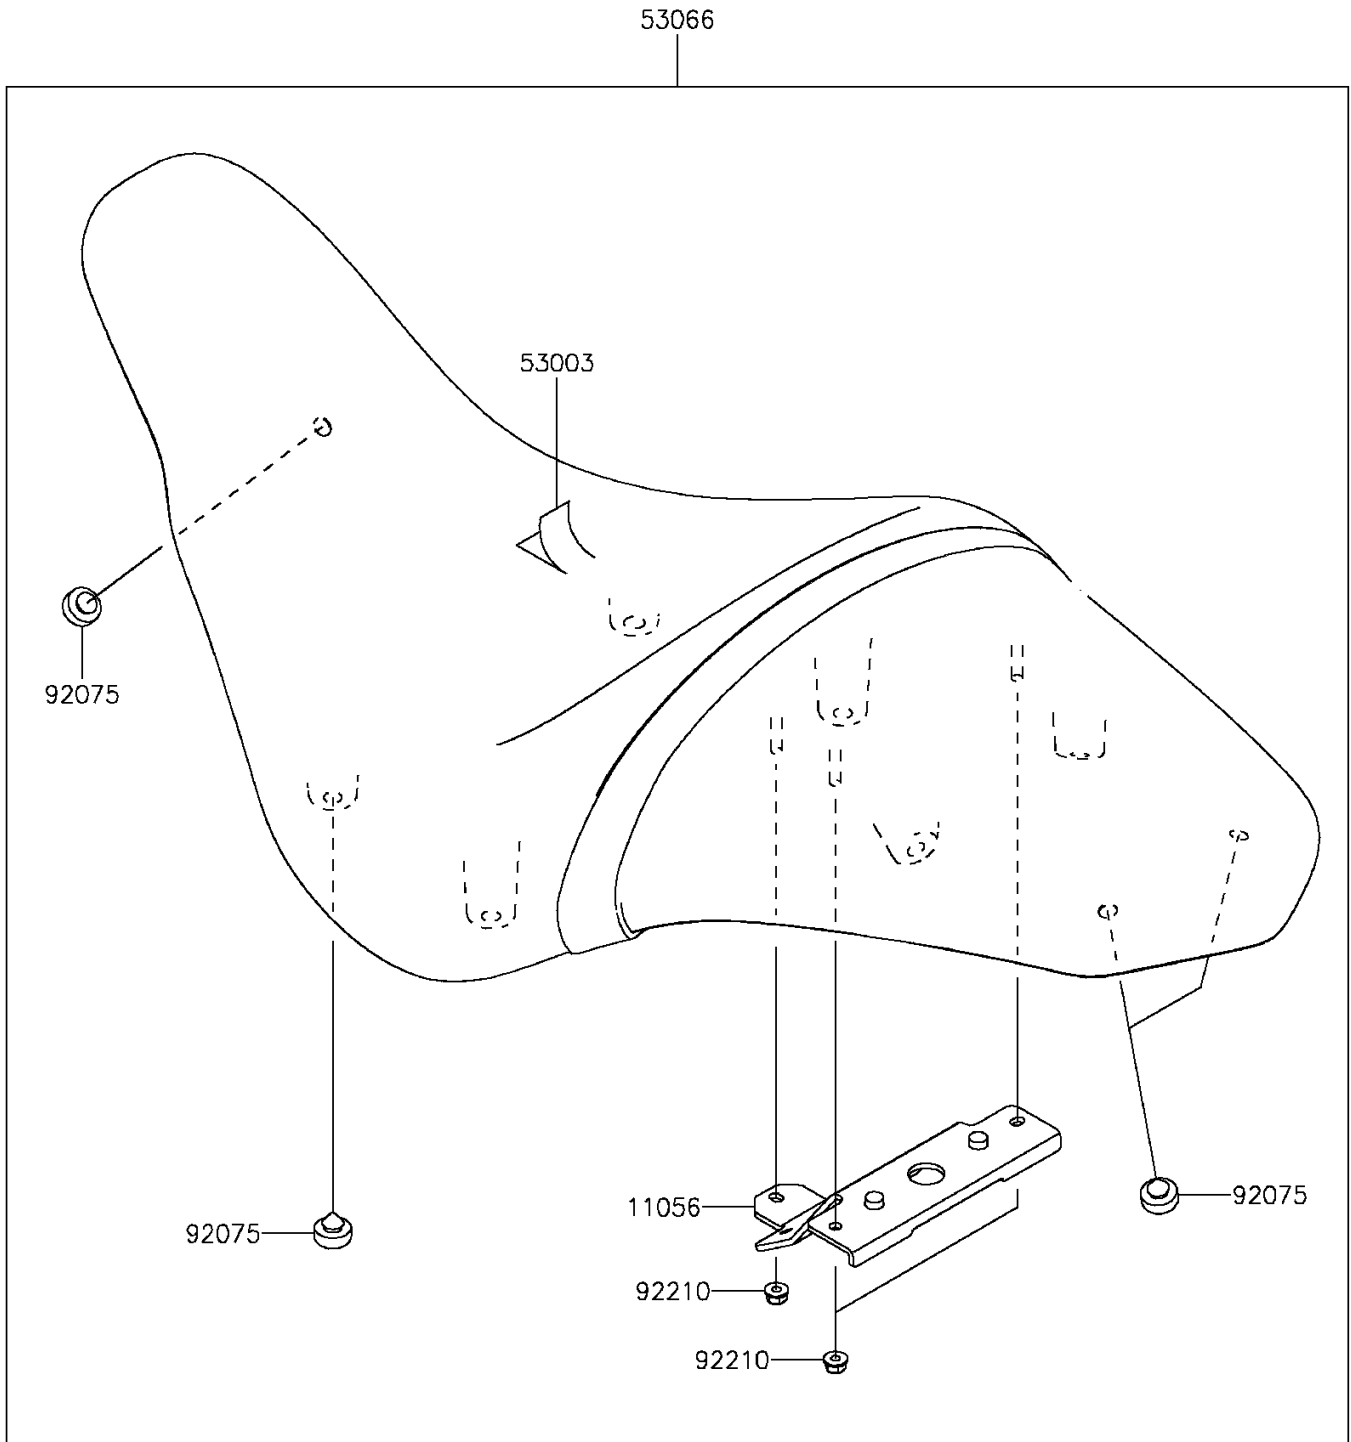

2015 Vulcan 1700 Vaquero ABS PARTS DIAGRAM

Seat

F2510

2015 Vulcan 1700 Vaquero ABS PARTS LIST

Seat

ITEM NAME	PART NUMBER	QUANTITY
BRACKET (Ref # 11056)	11056-0951	1
LEATHER,BLACK (Ref # 53003)	53003-0214-MA	1
SEAT-ASSY,LEATHER BLK+BAND BLK (Ref # 53066)	53066-0331-12Y	1
DAMPER (Ref # 92075)	92075-1927	9
NUT (Ref # 92210)	92210-0401	3