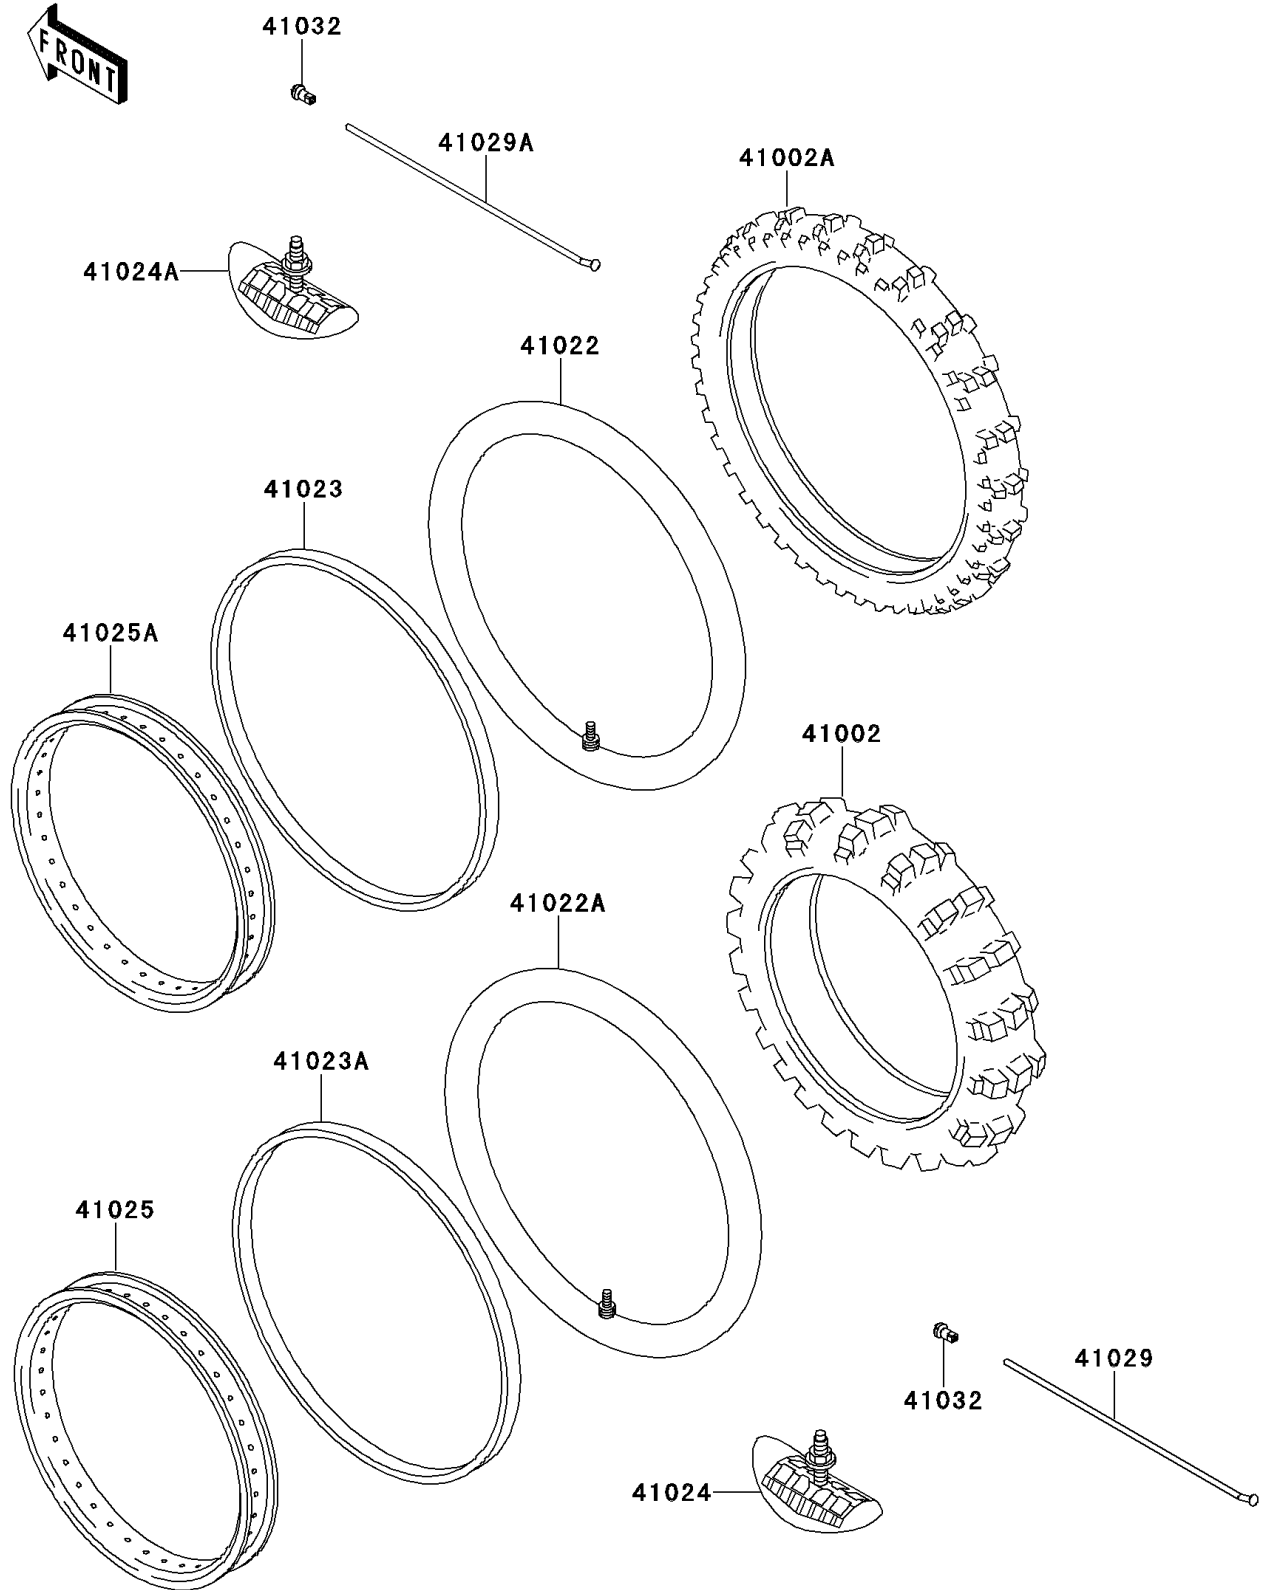

1997 KDX220R PARTS DIAGRAM

Wheels/Tires

F2210

1997 KDX220R PARTS LIST

Wheels/Tires

ITEM NAME	PART NUMBER	QUANTITY
TIRE,RR,100/100-18 59M,K695(D) (Ref # 41002)	41002-1753	1
TIRE,FR,80/100-21 51M,K490J(D) (Ref # 41002A)	41002-1803	1
TUBE-TIRE,80/100-21(D) (Ref # 41022)	41022-1118	1
TUBE-TIRE,100/100-18(D) (Ref # 41022A)	41022-1119	1
BAND-RIM,80/100-21(D) (Ref # 41023)	41023-1069	1
BAND-RIM,100/100-18(D) (Ref # 41023A)	41023-1070	1
STOPPER-RIM,2.15-M(DUNLOP) (Ref # 41024)	41024-009	1
STOPPER-RIM,1.60-M(DUNLOP) (Ref # 41024A)	41024-010	1
RIM,RR,2.15X18 (Ref # 41025)	41025-1287	1
RIM,FR,1.60X21,SILVER (Ref # 41025A)	41025-1365-WA	1
SPOKE-INNER,RR,189MMX160D (Ref # 41029)	41029-1199	36
SPOKE-INNER,FR,228MMX165D (Ref # 41029A)	41029-1206	36
NIPPLE-SPOKE (Ref # 41032)	41032-1061	72