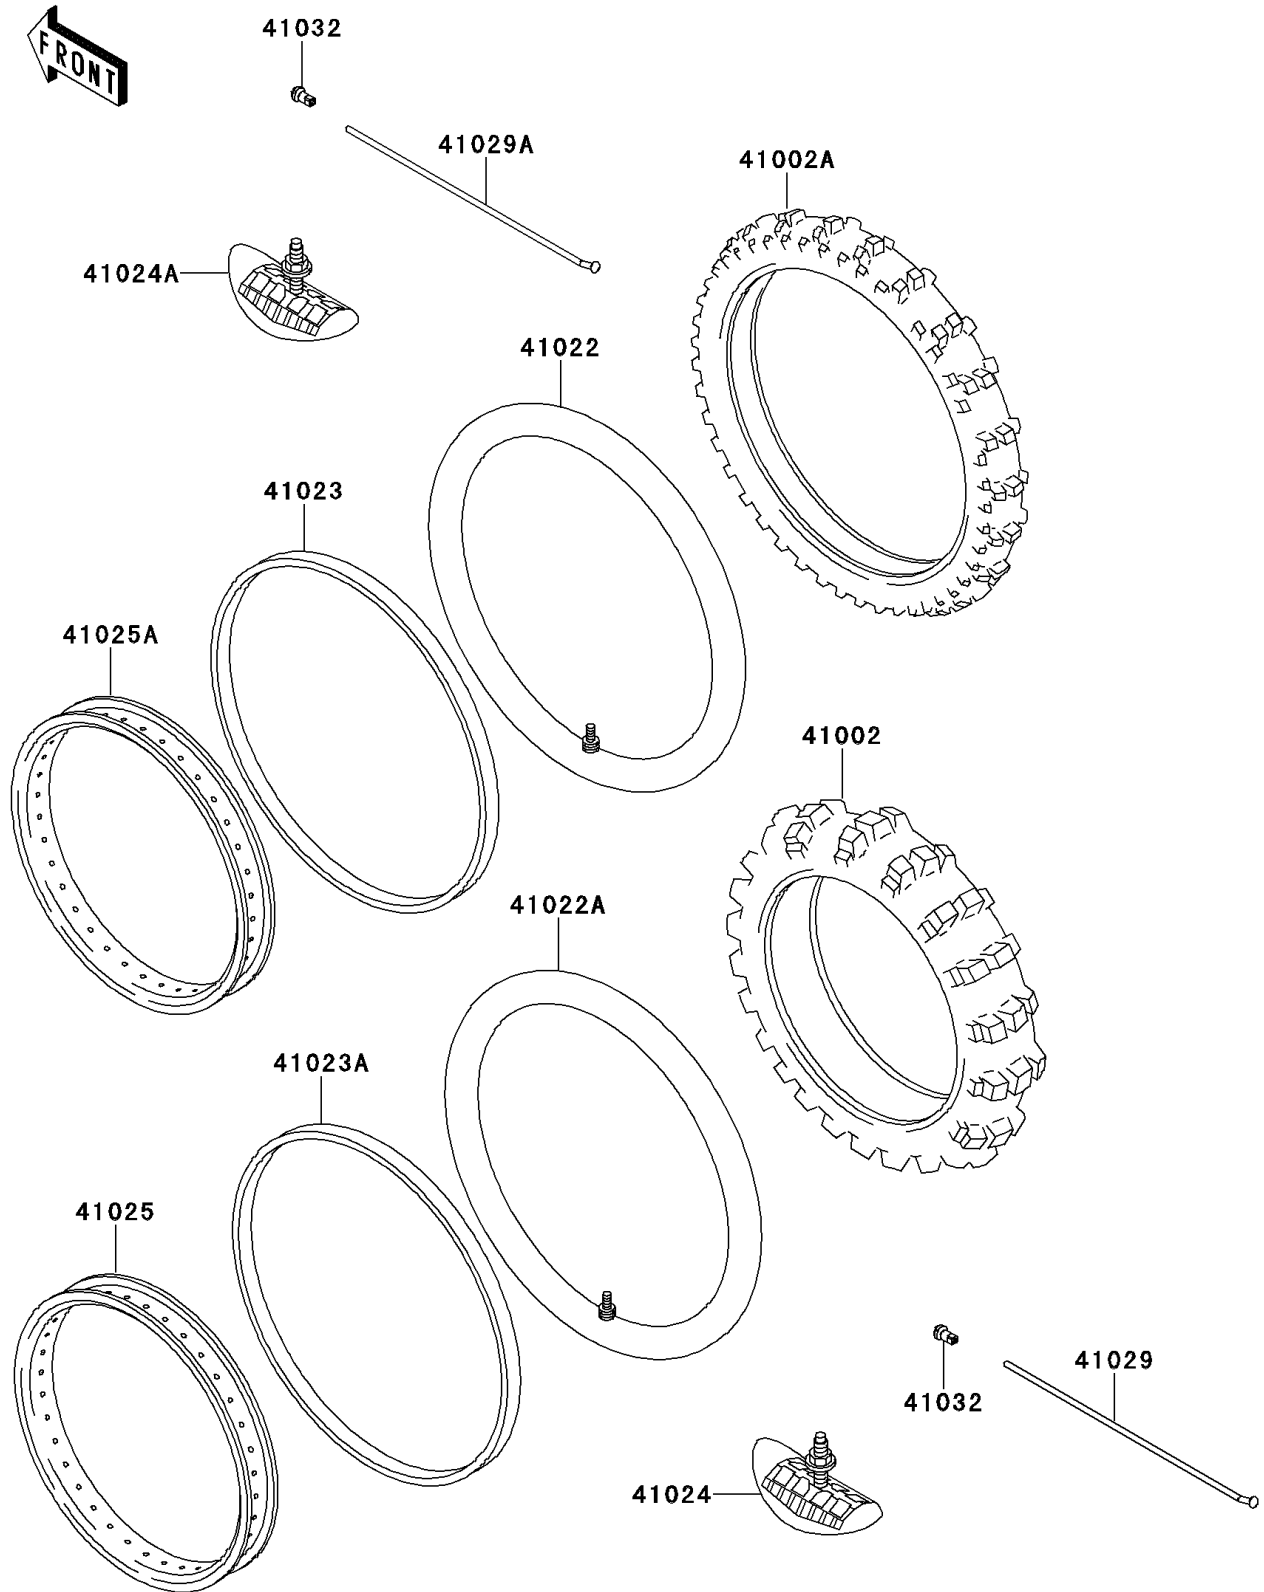

2000 KDX220R PARTS DIAGRAM

Wheels/Tires

F2210

2000 KDX220R PARTS LIST

Wheels/Tires

ITEM NAME	PART NUMBER	QUANTITY
TIRE,RR,100/100-18 59M,K695(D) (Ref # 41002)	41002-1753	1
TIRE,FR,80/100-21 51M,K490J(D) (Ref # 41002A)	41002-1803	1
TUBE-TIRE,80/100-21(D) (Ref # 41022)	41022-1118	1
TUBE-TIRE,100/100-18(D) (Ref # 41022A)	41022-1119	1
BAND-RIM,80/100-21(D) (Ref # 41023)	41023-1069	1
BAND-RIM,100/100-18(D) (Ref # 41023A)	41023-1070	1
STOPPER-RIM,2.15-M(DUNLOP) (Ref # 41024)	41024-009	1
STOPPER-RIM,1.60-M(DUNLOP) (Ref # 41024A)	41024-010	1
RIM,RR,2.15X18 (Ref # 41025)	41025-1287	1
RIM,FR,1.60X21,SILVER (Ref # 41025A)	41025-1365-WA	1
SPOKE-INNER,RR,189MMX160D (Ref # 41029)	41029-1199	36
SPOKE-INNER,FR,228MMX165D (Ref # 41029A)	41029-1206	36
NIPPLE-SPOKE (Ref # 41032)	41032-1061	72