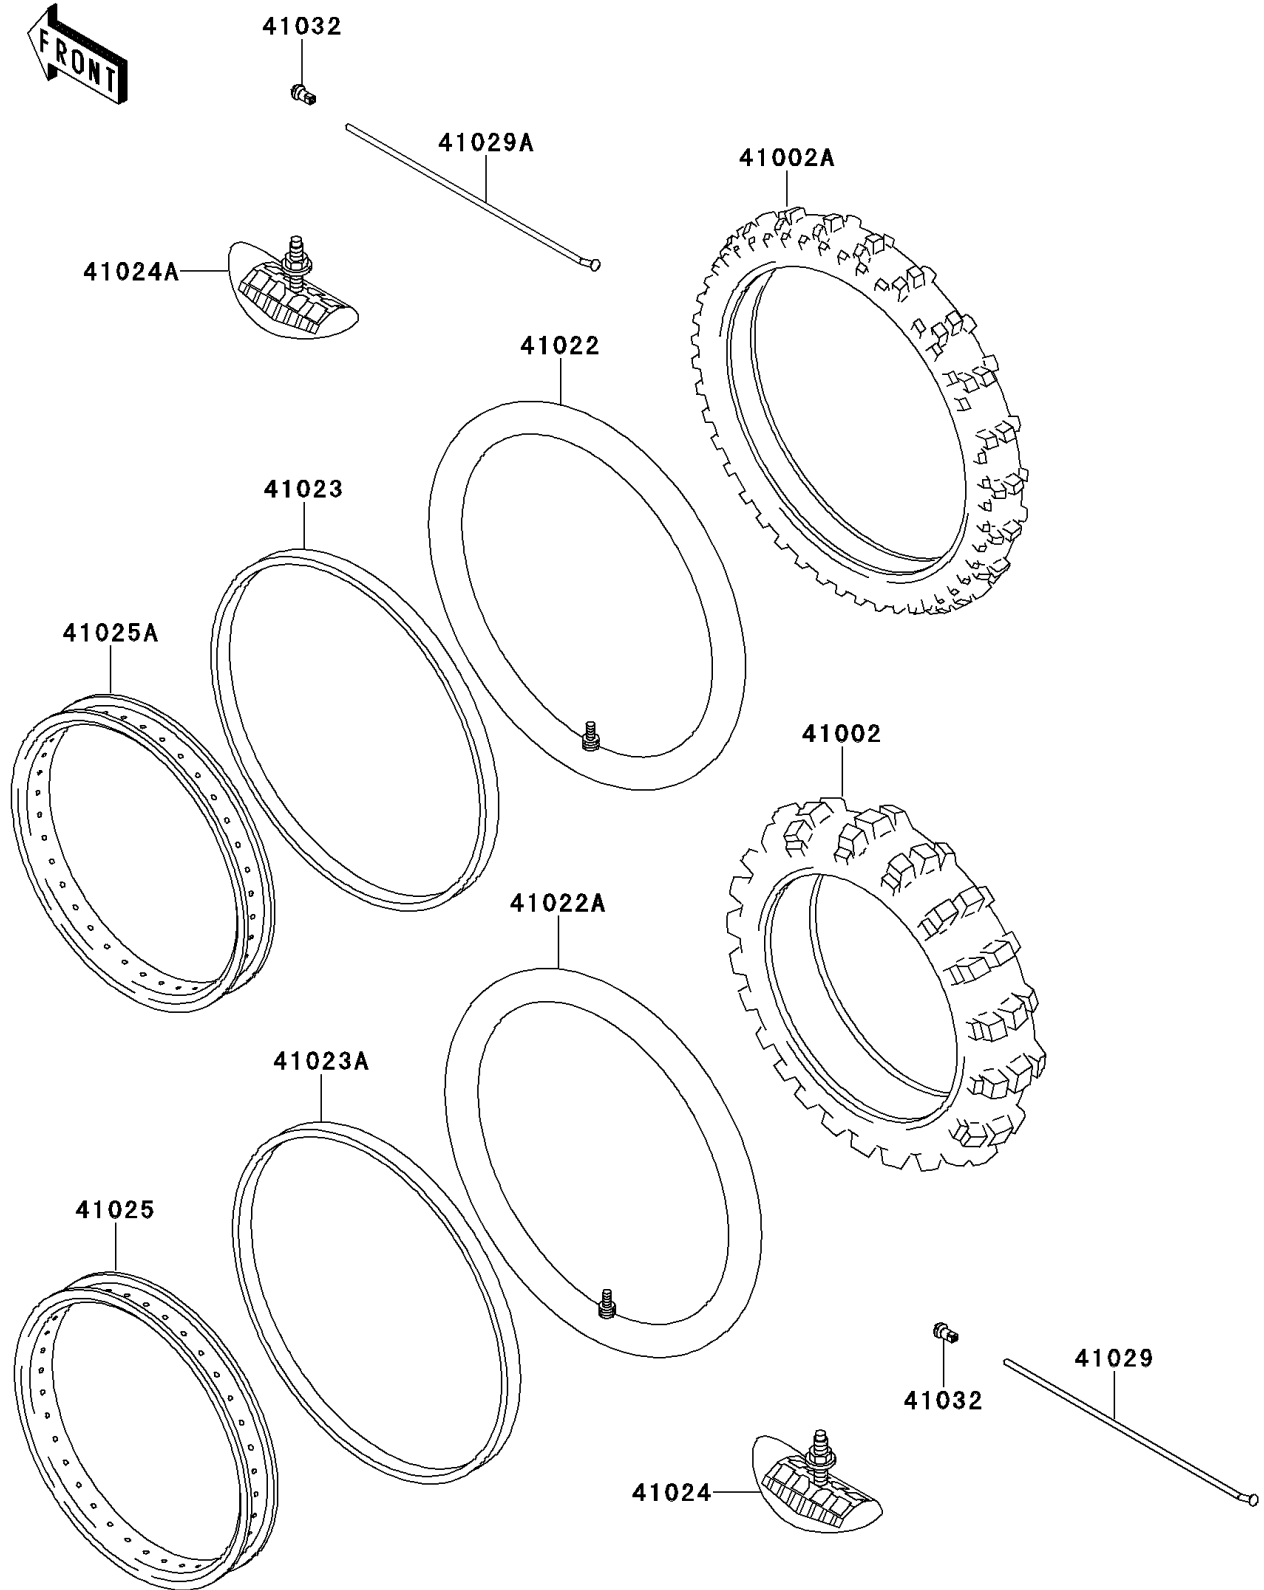

2000 KDX220R PARTS DIAGRAM

Wheels/Tires

F2210

2000 KDX220R PARTS LIST

Wheels/Tires

ITEM NAME	PART NUMBER	QUANTITY
TIRE,RR,100/100-18 59M,K695(D) (Ref # 41002)	41002-1753	1
TIRE,FR,80/100-21 51M,K490J(D) (Ref # 41002A)	41002-1803	1
TUBE-TIRE,80/100-21(D) (Ref # 41022)	41022-1118	1
TUBE-TIRE,100/100-18(D) (Ref # 41022A)	41022-1119	1
BAND-RIM,80/100-21(D) (Ref # 41023)	41023-1069	1
BAND-RIM,100/100-18(D) (Ref # 41023A)	41023-1070	1
STOPPER-RIM,2.15-M(DUNLOP) (Ref # 41024)	41024-009	1
STOPPER-RIM,1.60-M(DUNLOP) (Ref # 41024A)	41024-010	1
RIM,RR,2.15X18 (Ref # 41025)	41025-1287	1
RIM,FR,1.60X21,SILVER (Ref # 41025A)	41025-1365-WA	1
SPOKE-INNER,RR,189MMX160D (Ref # 41029)	41029-1199	36
SPOKE-INNER,FR,228MMX165D (Ref # 41029A)	41029-1206	36
NIPPLE-SPOKE (Ref # 41032)	41032-1061	72