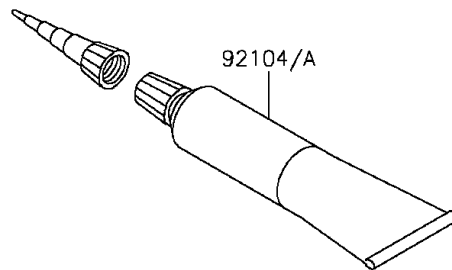

# 2015 VULCAN® 1700 VAQUERO® ABS PARTS DIAGRAM

Owner's Tools

F2810

# 2015 VULCAN® 1700 VAQUERO® ABS PARTS LIST

Owner's Tools

ITEM NAME	PART NUMBER	QUANTITY
-----------	-------------	----------