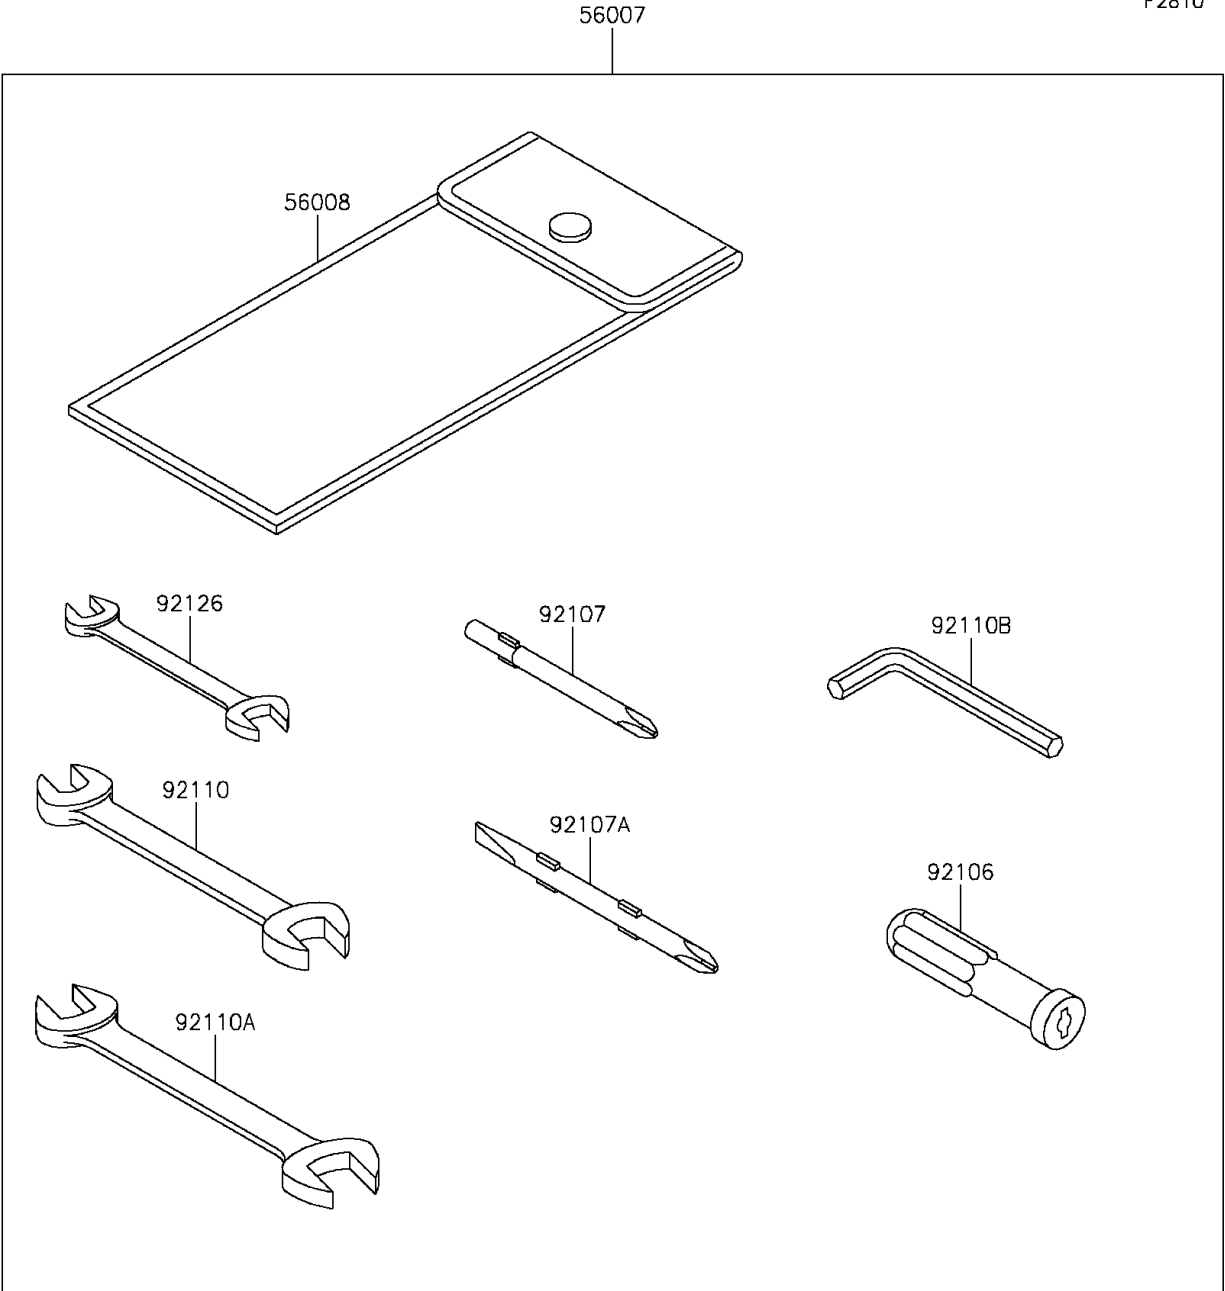

# 2015 VULCAN® 1700 VAQUERO® ABS PARTS DIAGRAM

Owner's Tools

F2810

# 2015 VULCAN® 1700 VAQUERO® ABS PARTS LIST

Owner's Tools

ITEM NAME	PART NUMBER	QUANTITY
-----------	-------------	----------