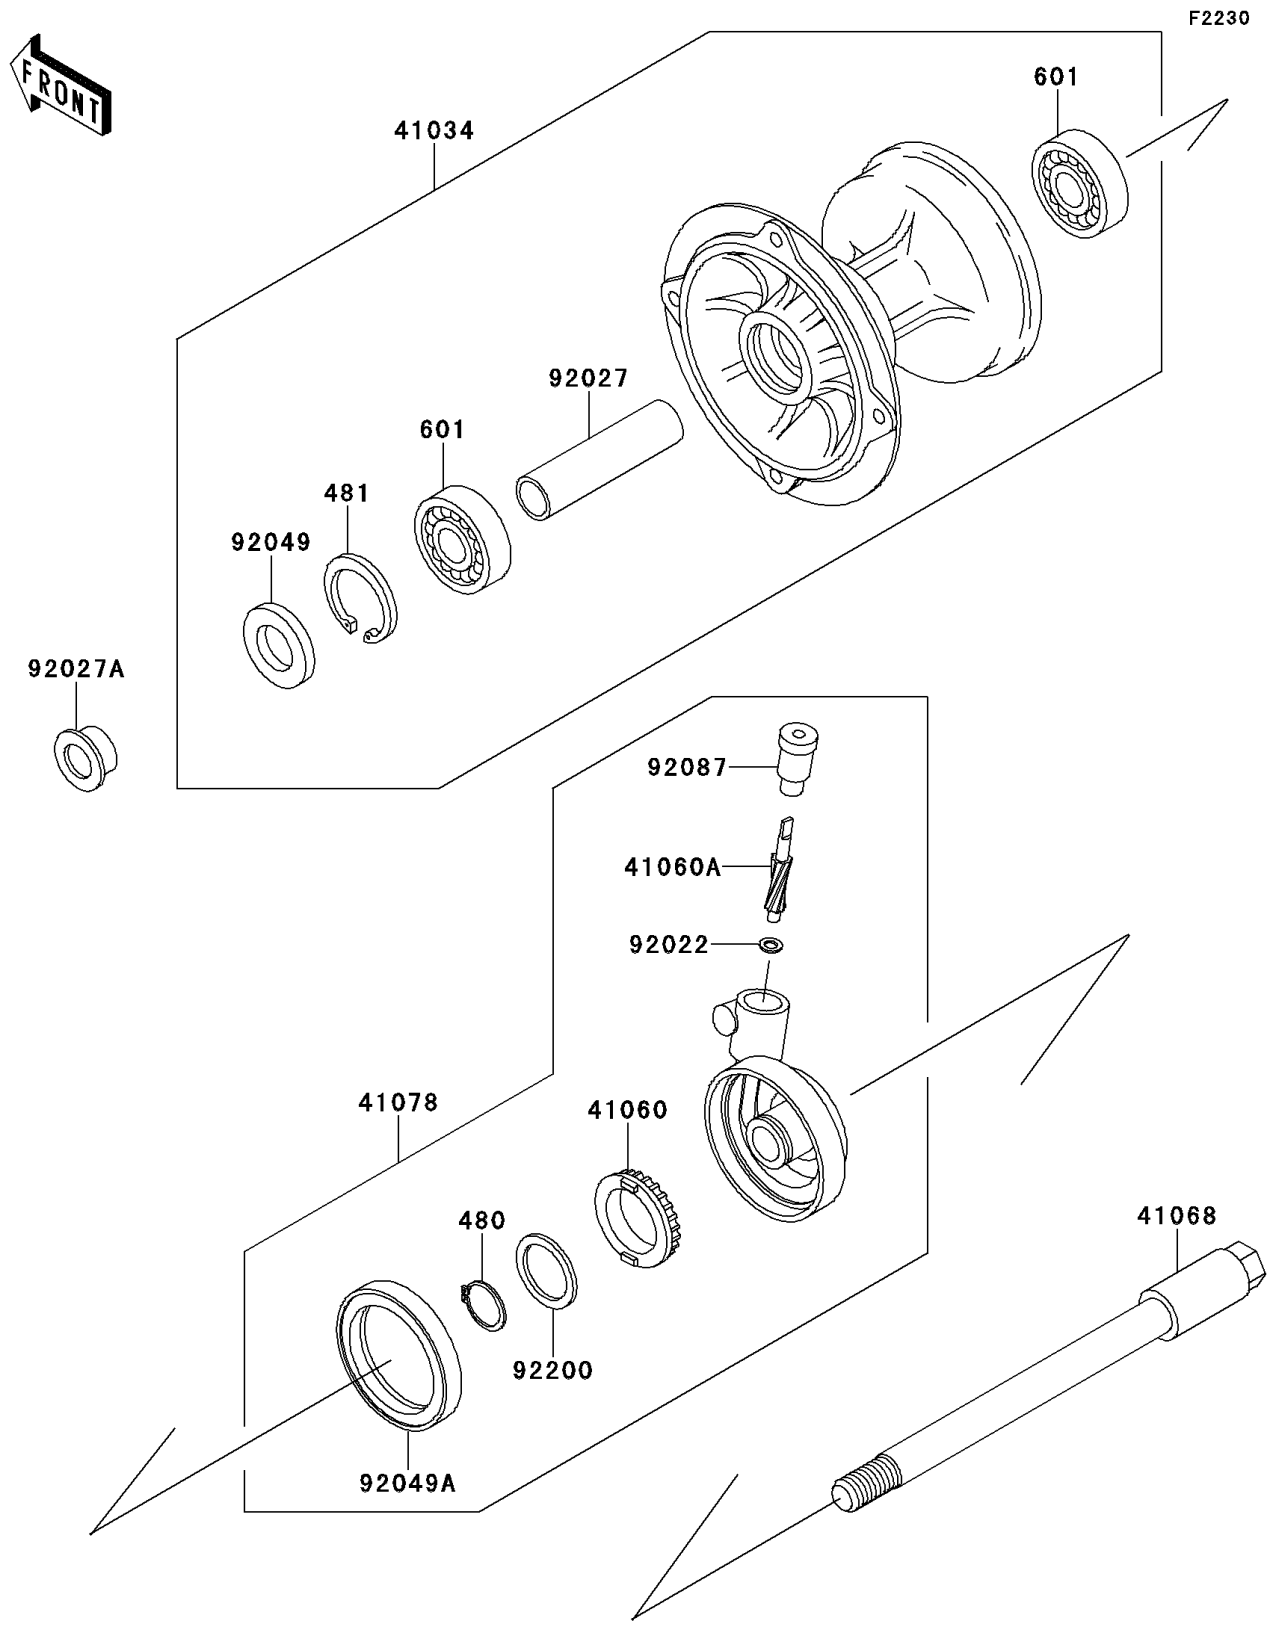

1997 KDX220R PARTS DIAGRAM

Front Hub

1997 KDX220R PARTS LIST

Front Hub

ITEM NAME	PART NUMBER	QUANTITY
CIRCLIP-TYPE-C,24MM (Ref # 480)	480J2400	1
CIRCLIP-TYPE-C,35MM (Ref # 481)	481J3500	1
BEARING-BALL,#6202UG (Ref # 601)	601B6202UG	2
DRUM-ASSY,FRONT BRAKE (Ref # 41034)	41034-1217	1
GEAR-METER SCREW,25T (Ref # 41060)	41060-1143	1
GEAR-METER SCREW,8T (Ref # 41060A)	41060-1144	1
AXLE,FR (Ref # 41068)	41068-1352	1
CASE-ASSY-METER GEAR (Ref # 41078)	41078-1095	1
WASHER,5X9.5X0.8 (Ref # 92022)	92022-1511	1
COLLAR,15.2X22.2X75 (Ref # 92027)	92027-1958	1
COLLAR,L=12 (Ref # 92027A)	92027-1959	1
SEAL-OIL,MH20354.5 (Ref # 92049)	92049-1176	1
SEAL-OIL,SDD 50 62 7 (Ref # 92049A)	92049-1399	1
BUSHING-METER GEAR (Ref # 92087)	92087-1060	1
WASHER,24X31X0.8 (Ref # 92200)	92200-1137	1