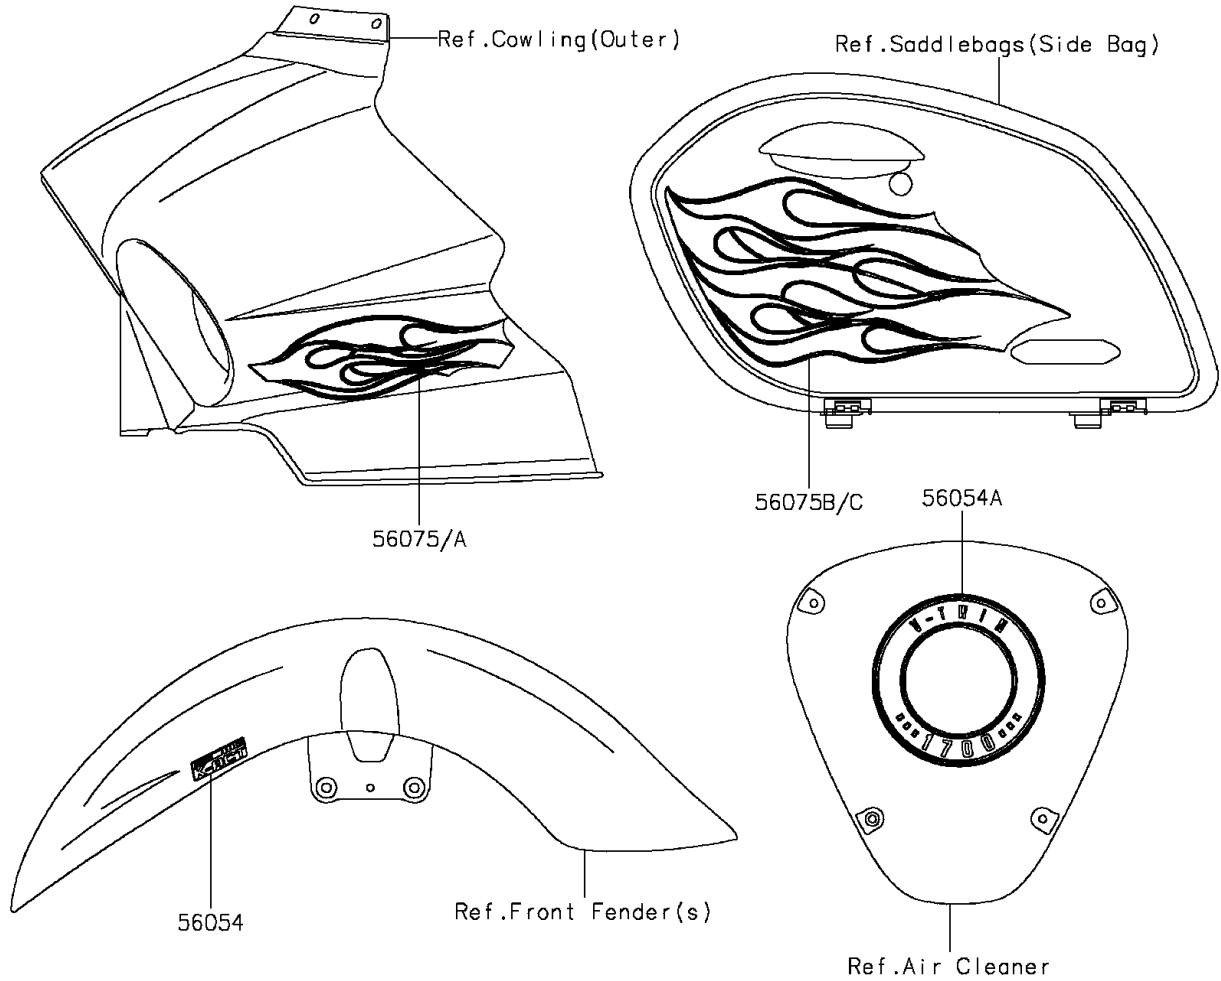

2015 VULCAN® 1700 VAQUERO® ABS PARTS DIAGRAM

Decals(Green)(KFF)

F2861D

2015 VULCAN® 1700 VAQUERO® ABS PARTS LIST

Decals(Green)(KFF)

ITEM NAME	PART NUMBER	QUANTITY
-----------	-------------	----------