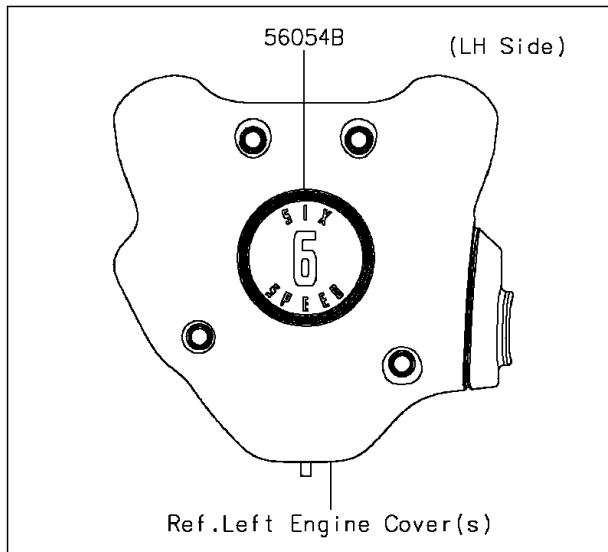

2015 VULCAN® 1700 VAQUERO® ABS PARTS DIAGRAM

Decals(Green)(KFF)

F2861D

2015 VULCAN® 1700 VAQUERO® ABS PARTS LIST

Decals(Green)(KFF)

ITEM NAME	PART NUMBER	QUANTITY
-----------	-------------	----------