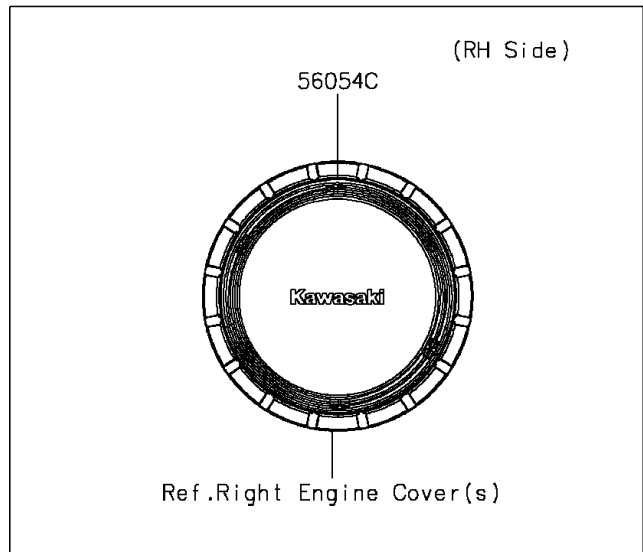

2015 VULCAN® 1700 VAQUERO® ABS PARTS DIAGRAM

Decals(Green)(KFF)

F2861D

2015 VULCAN® 1700 VAQUERO® ABS PARTS LIST

Decals(Green)(KFF)

ITEM NAME	PART NUMBER	QUANTITY
-----------	-------------	----------