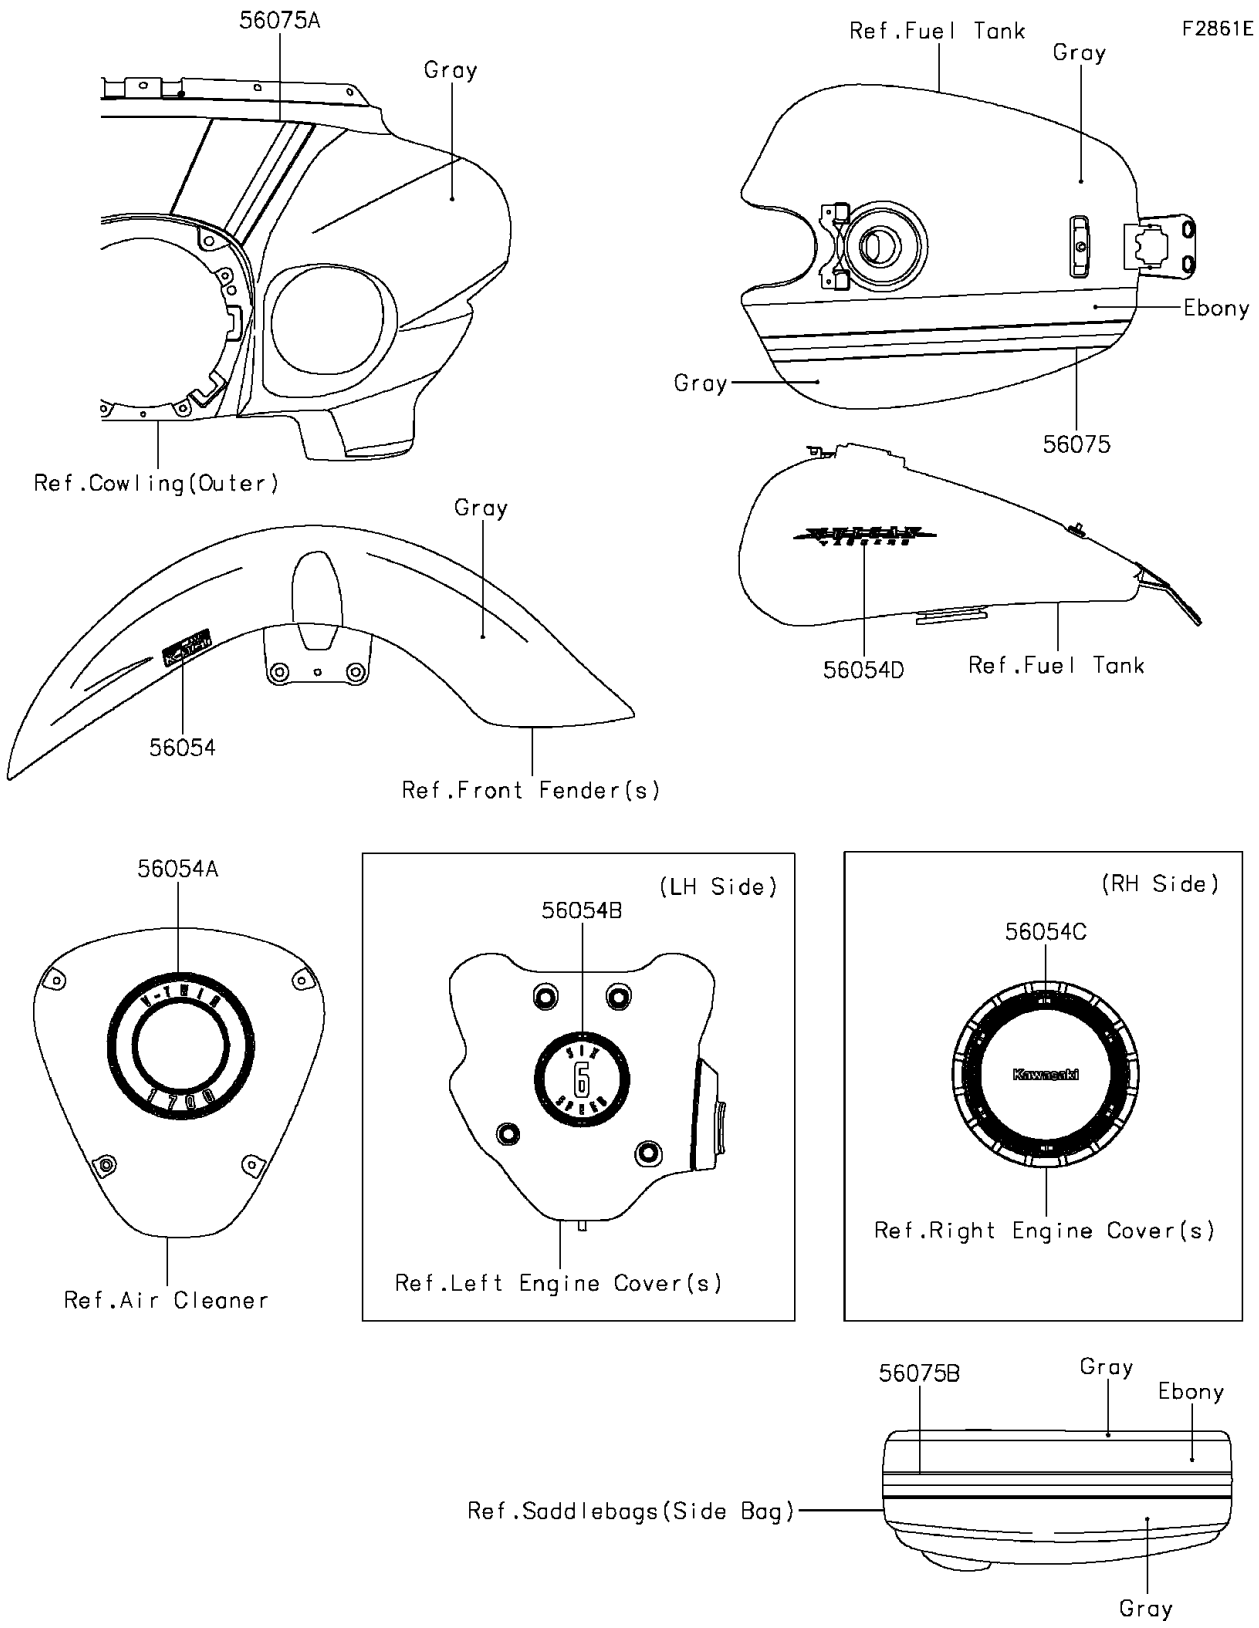

# 2015 VULCAN® 1700 VAQUERO® ABS PARTS DIAGRAM

Decals(Gray/Ebony)(KFF)

# 2015 VULCAN® 1700 VAQUERO® ABS PARTS LIST

Decals(Gray/Ebony)(KFF)

ITEM NAME	PART NUMBER	QUANTITY
-----------	-------------	----------