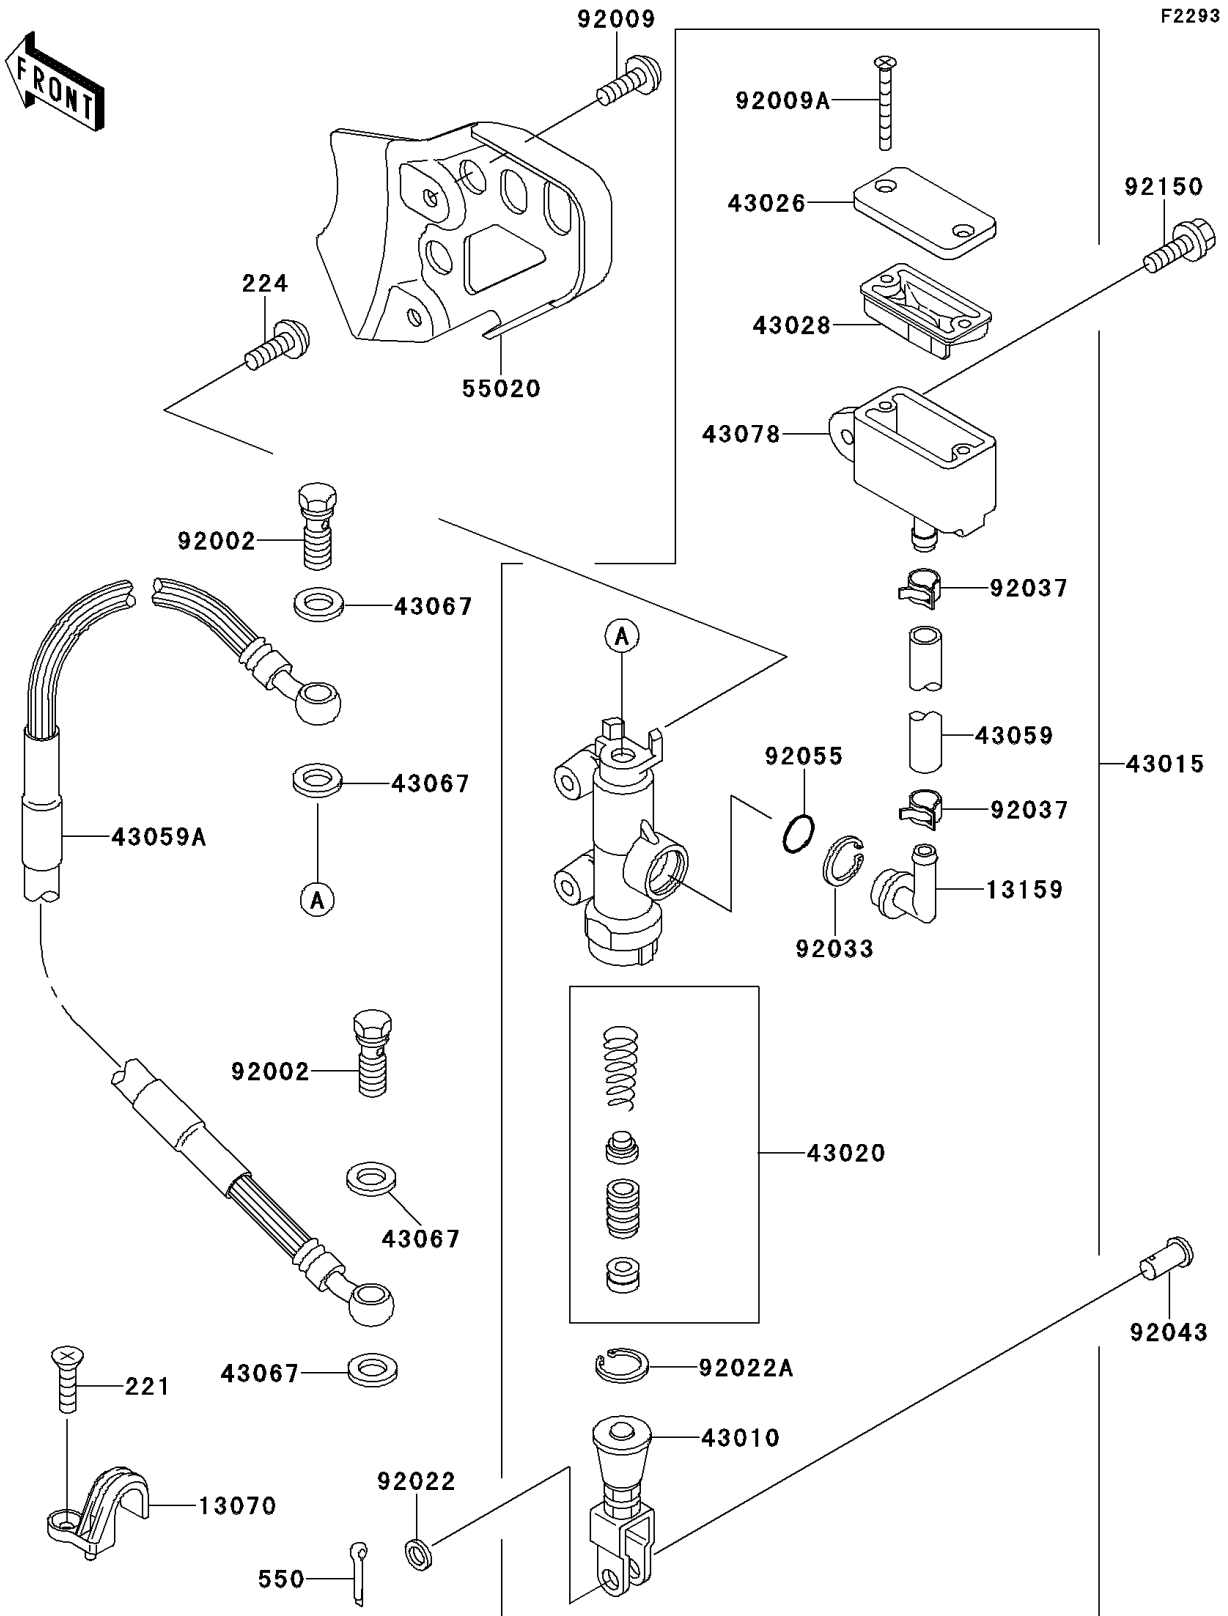

1997 KDX220R PARTS DIAGRAM

Rear Master Cylinder

1997 KDX220R PARTS LIST

Rear Master Cylinder

ITEM NAME	PART NUMBER	QUANTITY
SCREW-CSK-CROS (Ref # 221)	221B0510	2
SCREW-PAN-WP-CROS (Ref # 224)	224B0614	2
PIN-COTTER,2.0X15 (Ref # 550)	550D2015	1
GUIDE,HOSE (Ref # 13070)	13070-1275	2
CONNECTOR (Ref # 13159)	13159-1056	1
ROD-ASSY-BRAKE (Ref # 43010)	43010-1068	1
CYLINDER-ASSY-MASTER,RR (Ref # 43015)	43015-1515	1
PISTON-COMP-BRAKE (Ref # 43020)	43020-1094	1
CAP-BRAKE (Ref # 43026)	43026-1075	1
DIAPHRAGM (Ref # 43028)	43028-1067	1
HOSE-BRAKE (Ref # 43059)	43059-1561	1
HOSE-BRAKE,RR (Ref # 43059A)	43059-1863	1
WASHER,10.5X15X1.5 (Ref # 43067)	43067-001	4
RESERVOIR (Ref # 43078)	43078-1122	1
GUARD,RR M/CYLINDER&OIL TANK (Ref # 55020)	55020-1487	1
BOLT,OIL,L=23 (Ref # 92002)	92002-1888	2
SCREW,6X10,WHITE (Ref # 92009)	92009-1286	2
SCREW,4X40 (Ref # 92009A)	92009-1596	2
WASHER,8.5X13X1 (Ref # 92022)	92022-1028	1
WASHER,CIRCRIP (Ref # 92022A)	92022-1601	1
RING-SNAP,20.5MM (Ref # 92033)	92033-1186	1
CLAMP (Ref # 92037)	92037-1710	2
PIN (Ref # 92043)	92043-1039	1
RING-O,MASTER CYLINDER (Ref # 92055)	92055-1251	1
BOLT,6X20 (Ref # 92150)	92150-1339	1