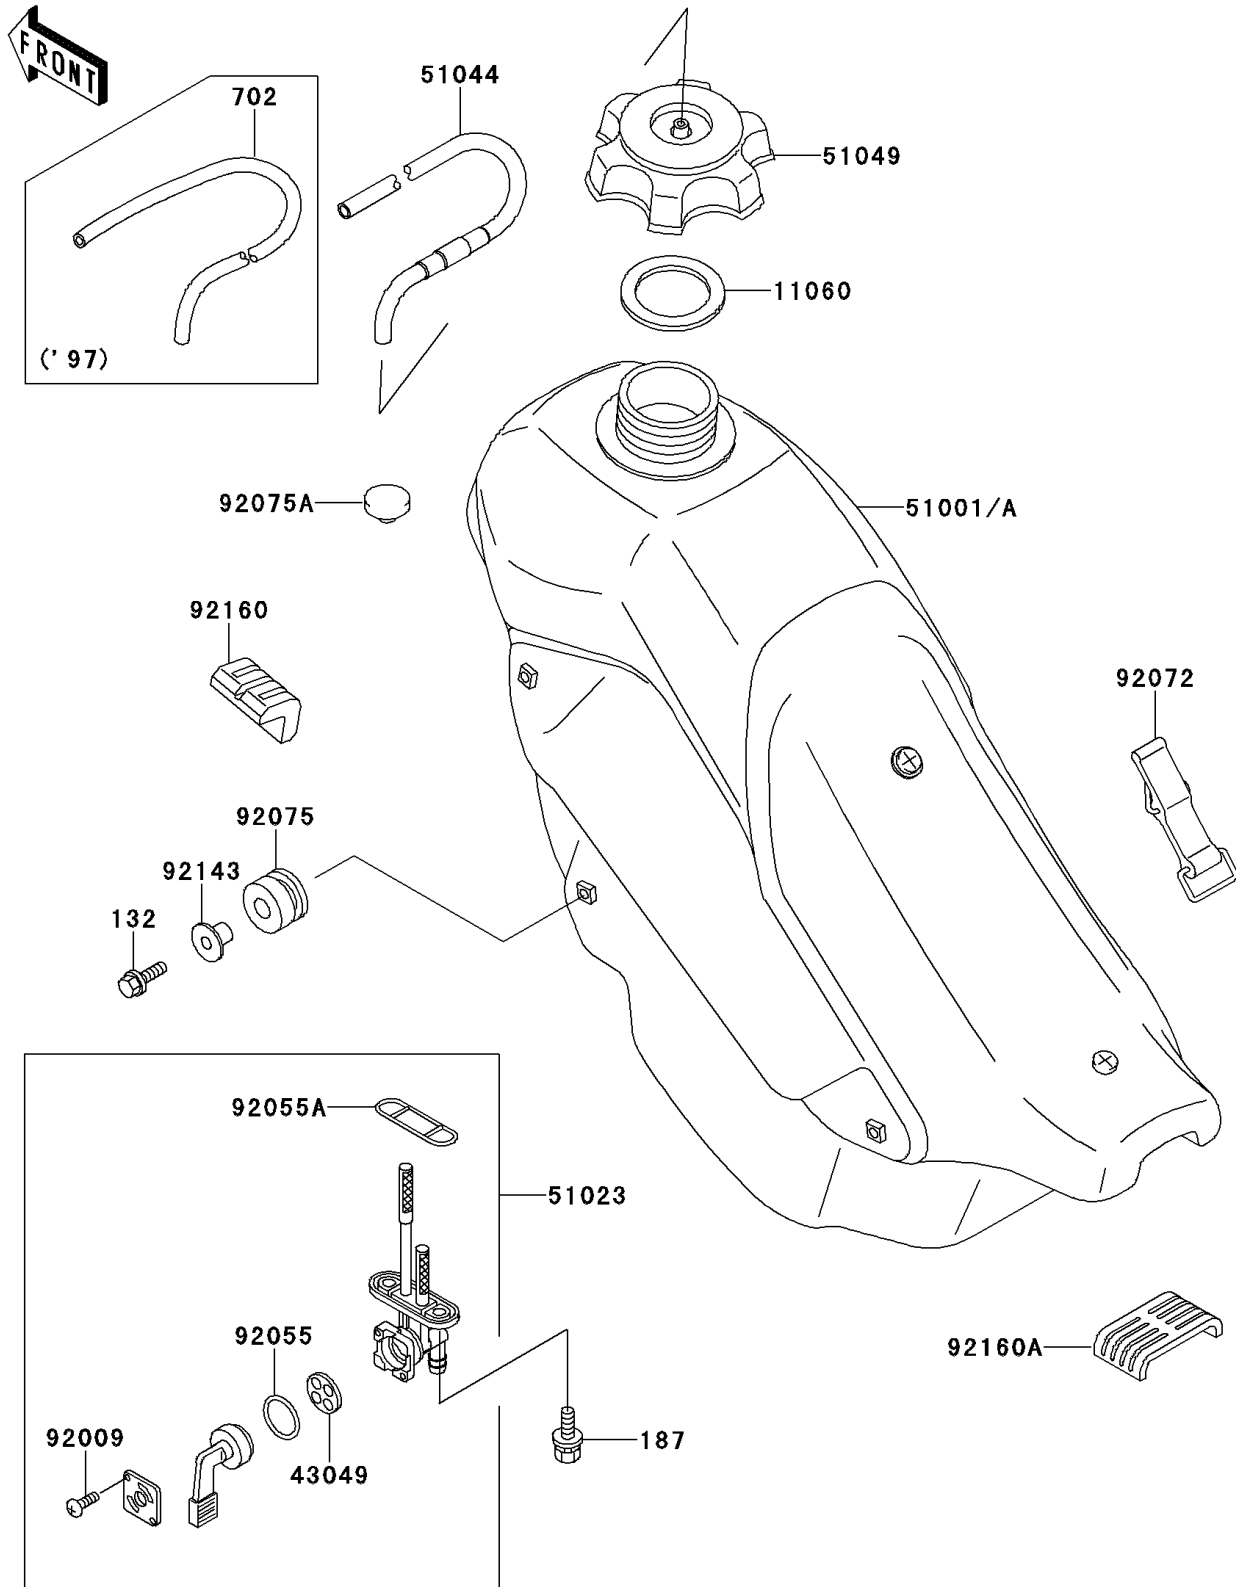

# 1997 KDX220R PARTS DIAGRAM

Fuel Tank

F2410

# 1997 KDX220R PARTS LIST

## Fuel Tank

ITEM NAME	PART NUMBER	QUANTITY
BOLT-FLANGED-SMALL (Ref # 132)	132G0620	2
BOLT-UPSET-WSP (Ref # 187)	187B0616	2
TUBE-RUBBER,5X350 (Ref # 702)	702A05350	1
GASKET,FUEL TANK CAP (Ref # 11060)	11060-1340	1
PACKING,FUEL TAP LEVER (Ref # 43049)	43049-1017	1
TANK-COMP-FUEL,J.S.VIOLET (Ref # 51001)	51001-1456-RE	1
TAP-ASSY,FUEL (Ref # 51023)	51023-1214	1
CAP-TANK,FUEL (Ref # 51049)	51049-1108	1
SCREW,3X5 (Ref # 92009)	92009-1123	2
RING-O,FUEL TAP LEVER (Ref # 92055)	92055-1111	1
RING-O,FUEL TAP PACKING (Ref # 92055A)	92055-1348	1
BAND,FUEL TANK (Ref # 92072)	92072-1229	1
DAMPER,RUBBER (Ref # 92075)	92075-1123	2
DAMPER (Ref # 92075A)	92075-281	1
COLLAR (Ref # 92143)	92143-1353	2
DAMPER,FUEL TANK (Ref # 92160)	92160-1328	4
DAMPER,FUEL TANK,RR (Ref # 92160A)	92160-1397	1