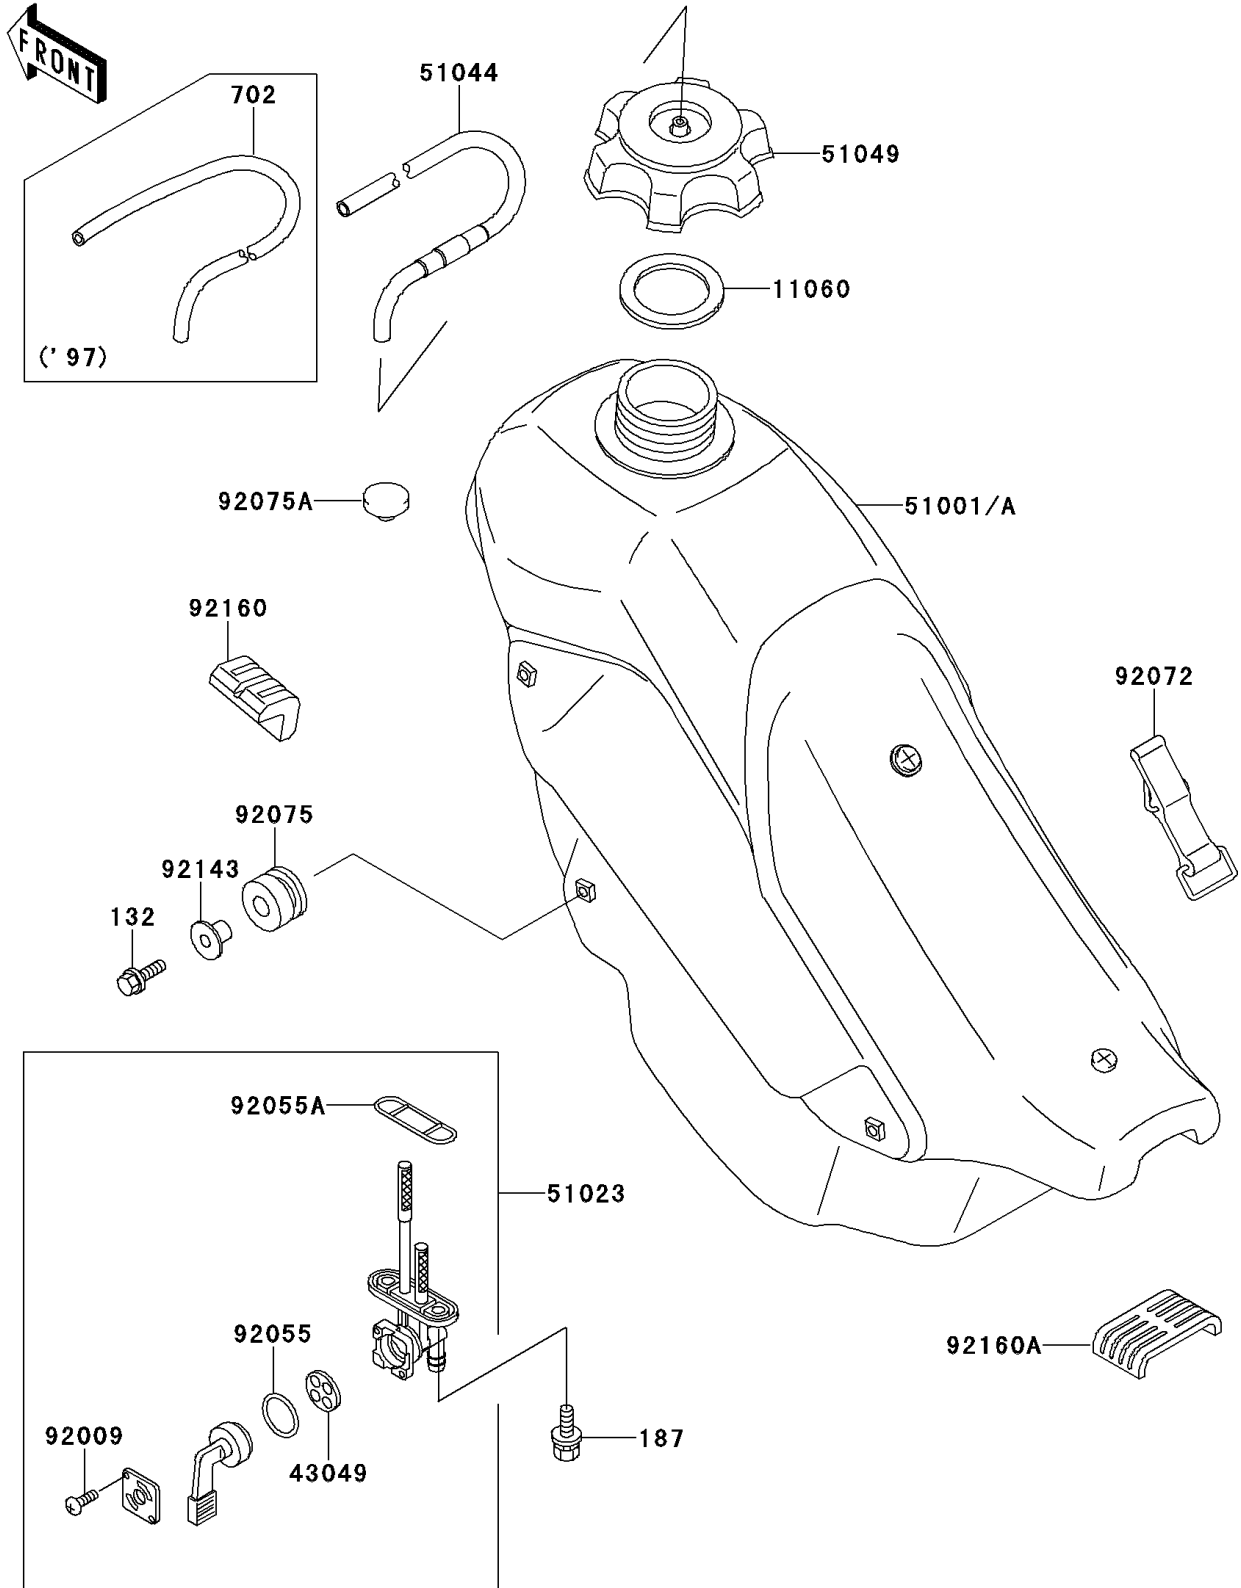

2000 KDX220R PARTS DIAGRAM

Fuel Tank

F2410

2000 KDX220R PARTS LIST

Fuel Tank

ITEM NAME	PART NUMBER	QUANTITY
BOLT-FLANGED-SMALL (Ref # 132)	132G0620	2
BOLT-UPSET-WSP (Ref # 187)	187B0616	2
GASKET,FUEL TANK CAP (Ref # 11060)	11060-1340	1
PACKING,FUEL TAP LEVER (Ref # 43049)	43049-1017	1
TANK-COMP-FUEL,L.GREEN (Ref # 51001A)	51001-1456-6W	1
TAP-ASSY,FUEL (Ref # 51023)	51023-1214	1
TUBE-ASSY (Ref # 51044)	51044-1185	1
CAP-TANK,FUEL (Ref # 51049)	51049-1108	1
SCREW,3X5 (Ref # 92009)	92009-1123	2
RING-O,FUEL TAP LEVER (Ref # 92055)	92055-1111	1
RING-O,FUEL TAP PACKING (Ref # 92055A)	92055-1348	1
BAND,FUEL TANK (Ref # 92072)	92072-1229	1
DAMPER,RUBBER (Ref # 92075)	92075-1123	2
DAMPER (Ref # 92075A)	92075-281	1
COLLAR (Ref # 92143)	92143-1353	2
DAMPER,FUEL TANK (Ref # 92160)	92160-1328	4
DAMPER,FUEL TANK,RR (Ref # 92160A)	92160-1397	1