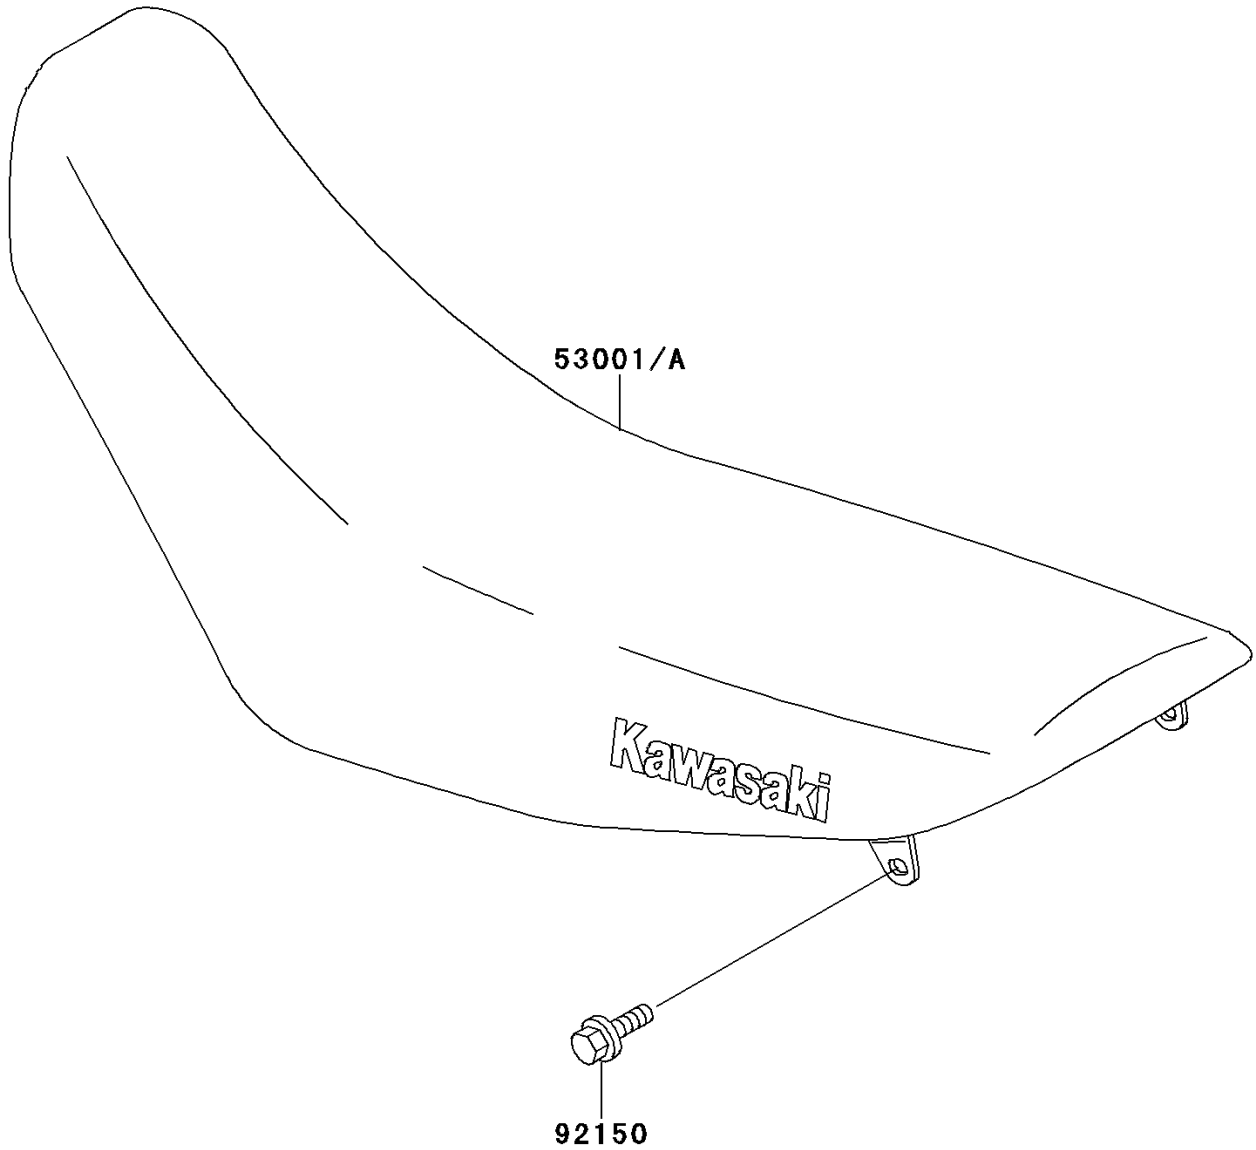

2001 KDX220R PARTS DIAGRAM

Seat

F2510

2001 KDX220R PARTS LIST

Seat

ITEM NAME	PART NUMBER	QUANTITY
SEAT-ASSY,DUAL,BLACK (Ref # 53001A)	53001-1745-MW	1
BOLT,6X14 (Ref # 92150)	92150-1340	1