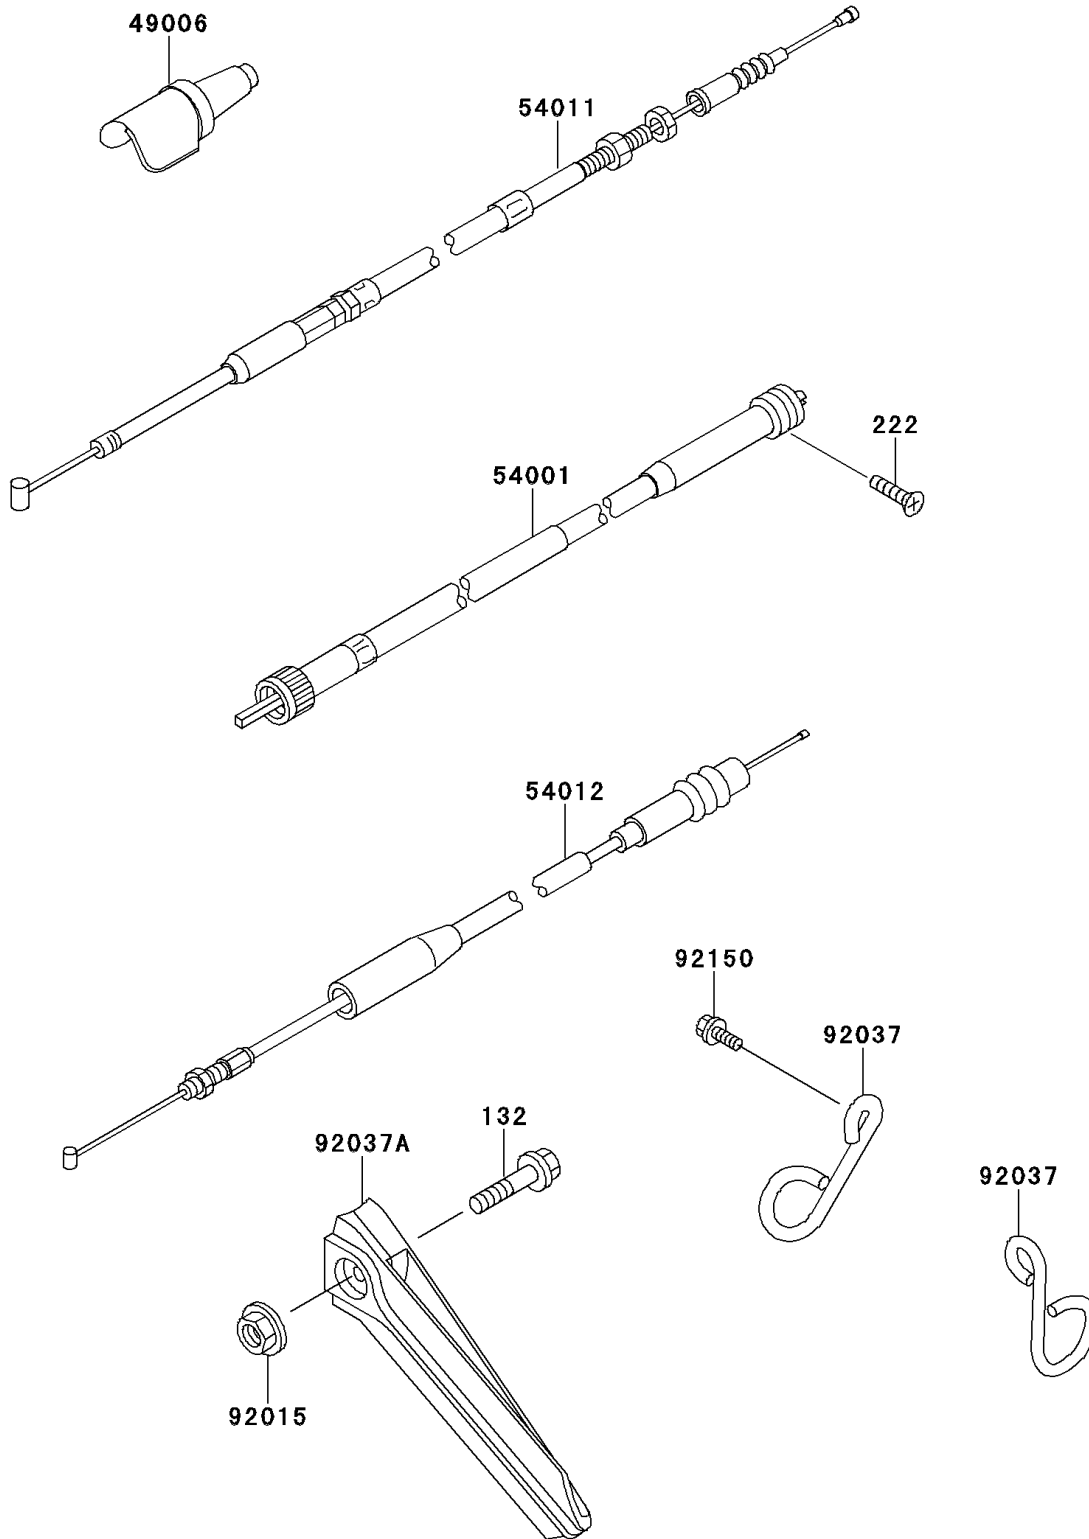

1997 KDX220R PARTS DIAGRAM

Cables

F2540

1997 KDX220R PARTS LIST

Cables

ITEM NAME	PART NUMBER	QUANTITY
BOLT-FLANGED-SMALL (Ref # 132)	132G0630	1
SCREW-CSK-RD-CROS (Ref # 222)	222C0520	1
BOOT (Ref # 49006)	49006-1189	1
CABLE-SPEEDMETER (Ref # 54001)	54001-1201	1
CABLE-CLUTCH (Ref # 54011)	54011-1342	1
CABLE-THROTTLE (Ref # 54012)	54012-1485	1
NUT,FLANGED,6MM (Ref # 92015)	92015-1193	1
CLAMP,CABLE (Ref # 92037)	92037-1064	2
CLAMP,CABLE (Ref # 92037A)	92037-1481	1
BOLT,6X14 (Ref # 92150)	92150-1340	1