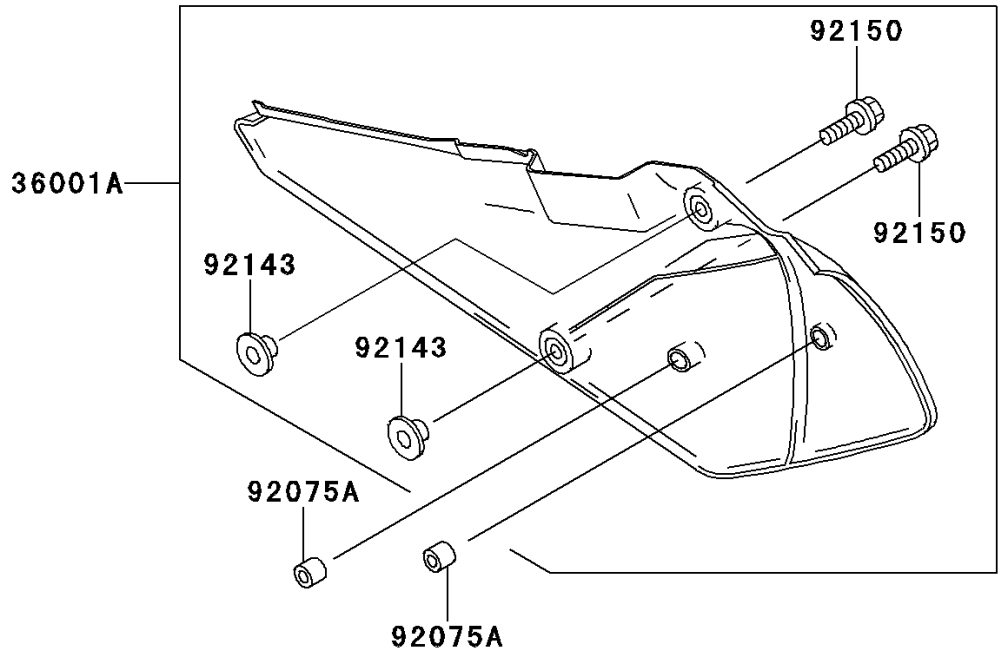

# 1997 KDX220R PARTS DIAGRAM

Side Covers/Chain Cover

F2610

# 1997 KDX220R PARTS LIST

## Side Covers/Chain Cover

ITEM NAME	PART NUMBER	QUANTITY
SCREW-ASSY (Ref # 23013)	23013-1051	1
COVER-SIDE,LH,P.WHITE (Ref # 36001)	36001-1526-6F	1
COVER-SIDE,RH,P.WHITE (Ref # 36001A)	36001-1527-6F	1
GROMMET (Ref # 92071)	92071-056	1
DAMPER (Ref # 92075)	92075-1967	1
DAMPER,AIR FILTER (Ref # 92075A)	92075-217	2
COLLAR (Ref # 92143)	92143-1196	3
BOLT,6X20 (Ref # 92150)	92150-1339	2