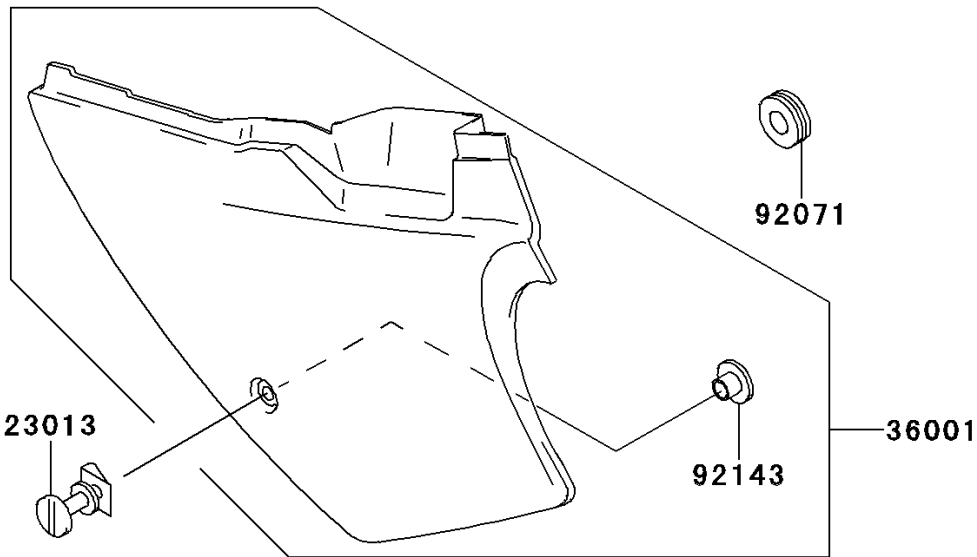

# 1997 KDX220R PARTS DIAGRAM

Side Covers/Chain Cover

F2610

# 1997 KDX220R PARTS LIST

## Side Covers/Chain Cover

ITEM NAME	PART NUMBER	QUANTITY
SCREW-ASSY (Ref # 23013)	23013-1051	1
COVER-SIDE,LH,P.WHITE (Ref # 36001)	36001-1526-6F	1
COVER-SIDE,RH,P.WHITE (Ref # 36001A)	36001-1527-6F	1
GROMMET (Ref # 92071)	92071-056	1
DAMPER (Ref # 92075)	92075-1967	1
DAMPER,AIR FILTER (Ref # 92075A)	92075-217	2
COLLAR (Ref # 92143)	92143-1196	3
BOLT,6X20 (Ref # 92150)	92150-1339	2