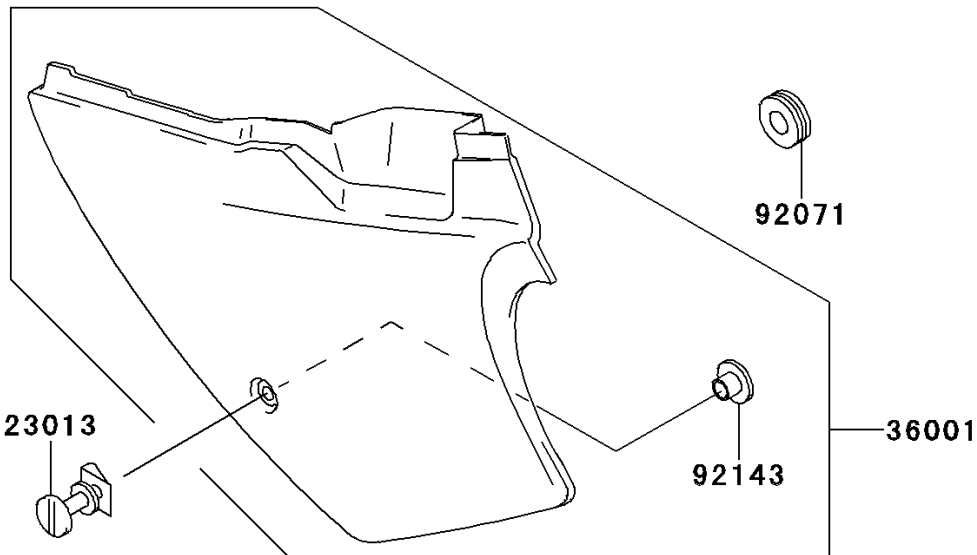

2001 KDX220R PARTS DIAGRAM

Side Covers/Chain Cover

F2610

2001 KDX220R PARTS LIST

Side Covers/Chain Cover

ITEM NAME	PART NUMBER	QUANTITY
SCREW-ASSY (Ref # 23013)	23013-1051	1
COVER-SIDE,LH,P.WHITE (Ref # 36001)	36001-1526-6F	1
COVER-SIDE,RH,P.WHITE (Ref # 36001A)	36001-1527-6F	1
GROMMET (Ref # 92071)	92071-056	1
DAMPER (Ref # 92075)	92075-1967	1
DAMPER,AIR FILTER (Ref # 92075A)	92075-217	2
COLLAR (Ref # 92143)	92143-1196	3
BOLT,6X20 (Ref # 92150)	92150-1339	2