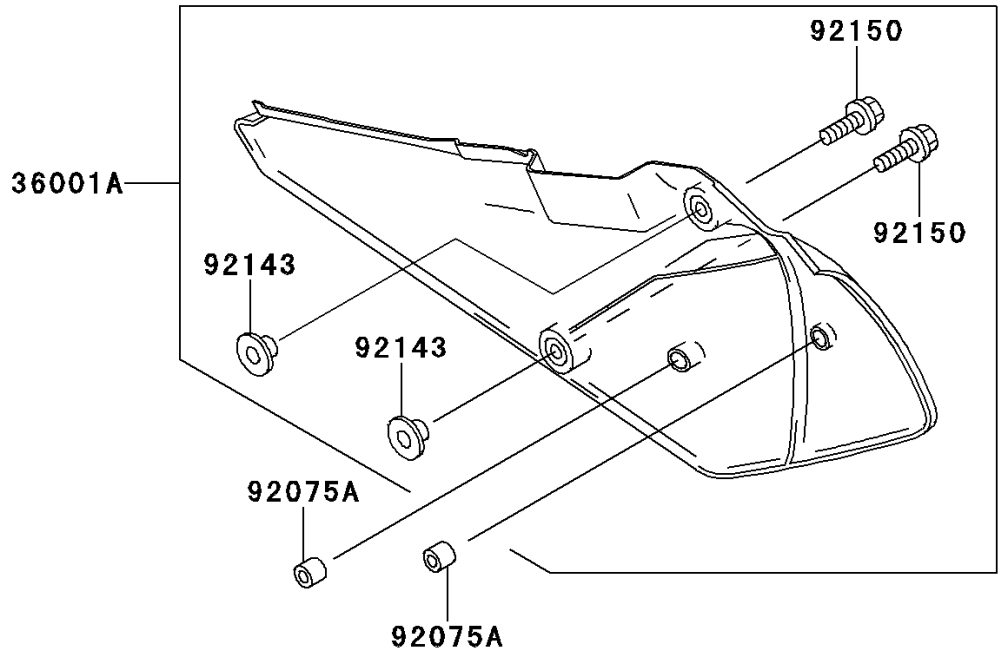

2001 KDX220R PARTS DIAGRAM

Side Covers/Chain Cover

F2610

2001 KDX220R PARTS LIST

Side Covers/Chain Cover

ITEM NAME	PART NUMBER	QUANTITY
SCREW-ASSY (Ref # 23013)	23013-1051	1
COVER-SIDE,LH,P.WHITE (Ref # 36001)	36001-1526-6F	1
COVER-SIDE,RH,P.WHITE (Ref # 36001A)	36001-1527-6F	1
GROMMET (Ref # 92071)	92071-056	1
DAMPER (Ref # 92075)	92075-1967	1
DAMPER,AIR FILTER (Ref # 92075A)	92075-217	2
COLLAR (Ref # 92143)	92143-1196	3
BOLT,6X20 (Ref # 92150)	92150-1339	2