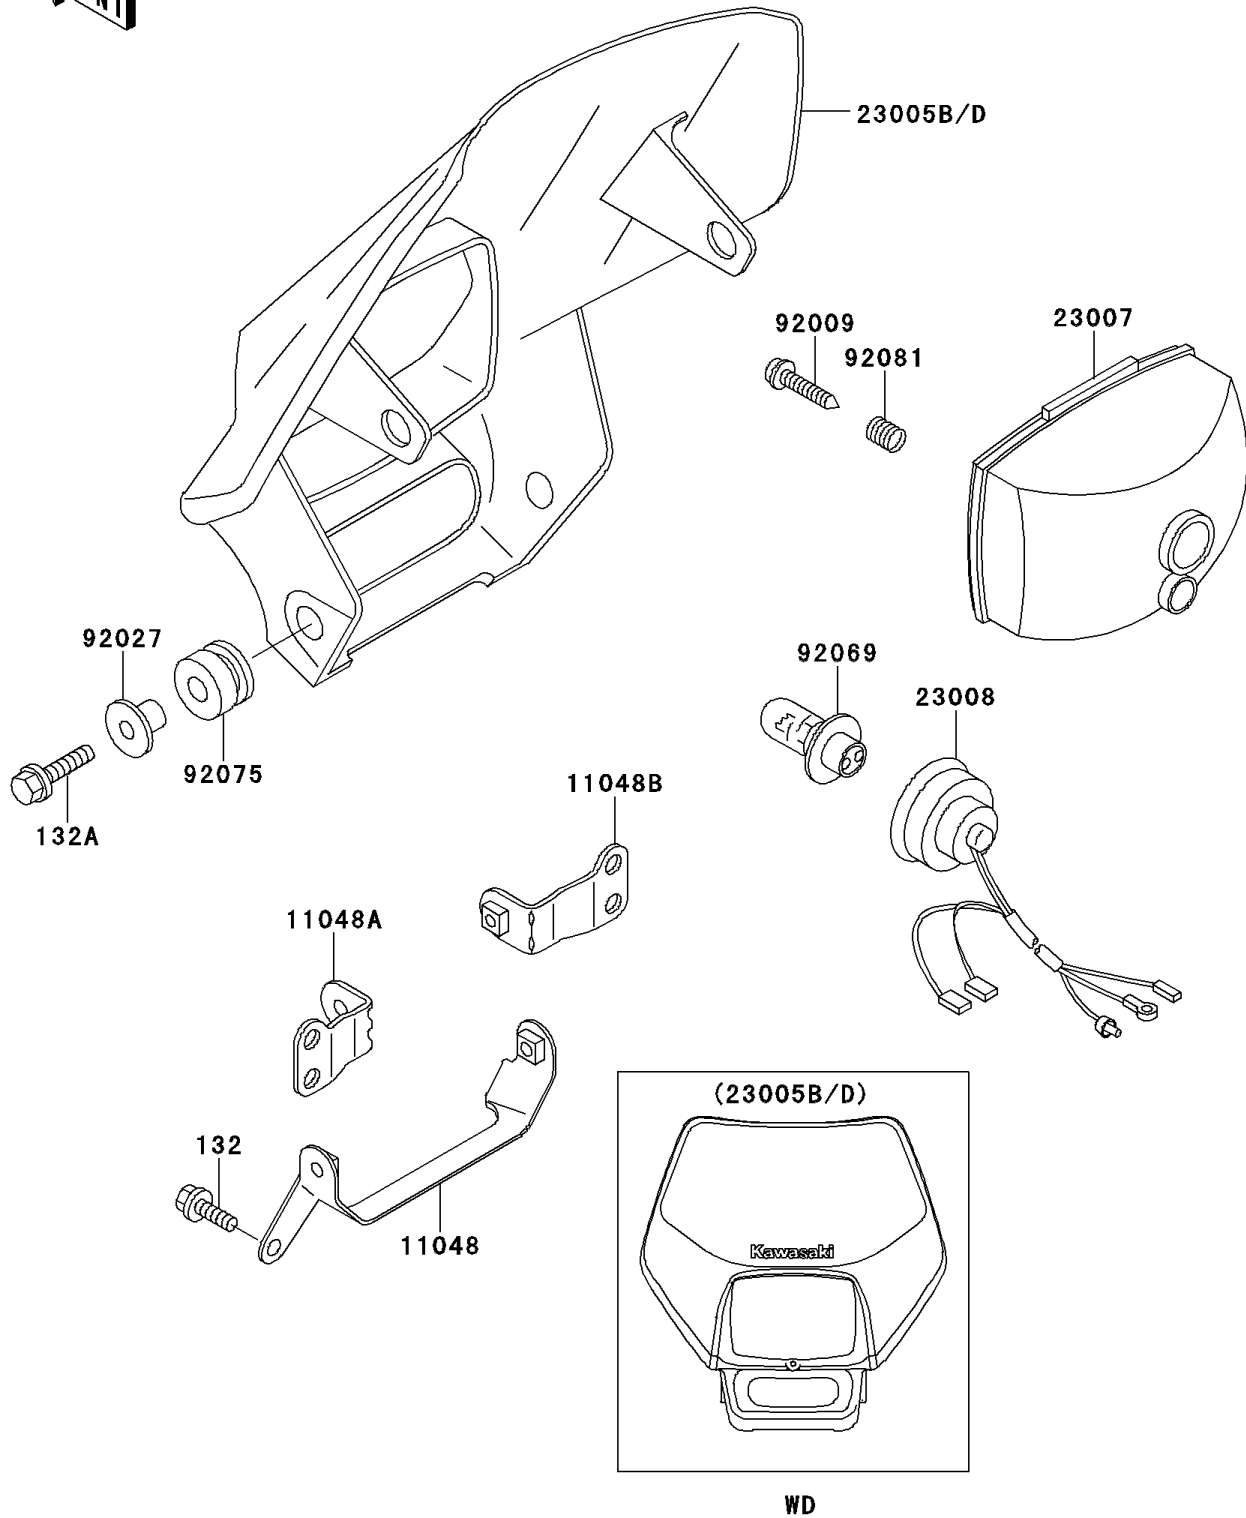

1997 KDX220R PARTS DIAGRAM

Headlight(s)

F2710

1997 KDX220R PARTS LIST

Headlight(s)

ITEM NAME	PART NUMBER	QUANTITY
BOLT-FLANGED-SMALL (Ref # 132)	132G0612	2
BOLT-FLANGED-SMALL (Ref # 132A)	132G0620	4
BRACKET,HEAD LAMP,LWR (Ref # 11048)	11048-1089	1
BRACKET,HEAD LAMP,UPP,LH (Ref # 11048A)	11048-1534	1
BRACKET,HEAD LAMP,UPP,RH (Ref # 11048B)	11048-1535	1
BODY-COMP-HEAD LAMP,L.GREEN (Ref # 23005B)	23005-5032-6W	1
LENS-COMP,HEAD LAMP (Ref # 23007)	23007-1246	1
SOCKET-ASSY,HEAD LAMP (Ref # 23008)	23008-1513	1
SCREW,TAPPING (Ref # 92009)	92009-1695	1
COLLAR (Ref # 92027)	92027-1183	4
BULB,12V 30/30W (Ref # 92069)	92069-1080	1
DAMPER,RUBBER (Ref # 92075)	92075-1123	4
SPRING,FOUCUS ADJUSTING (Ref # 92081)	92081-1519	1