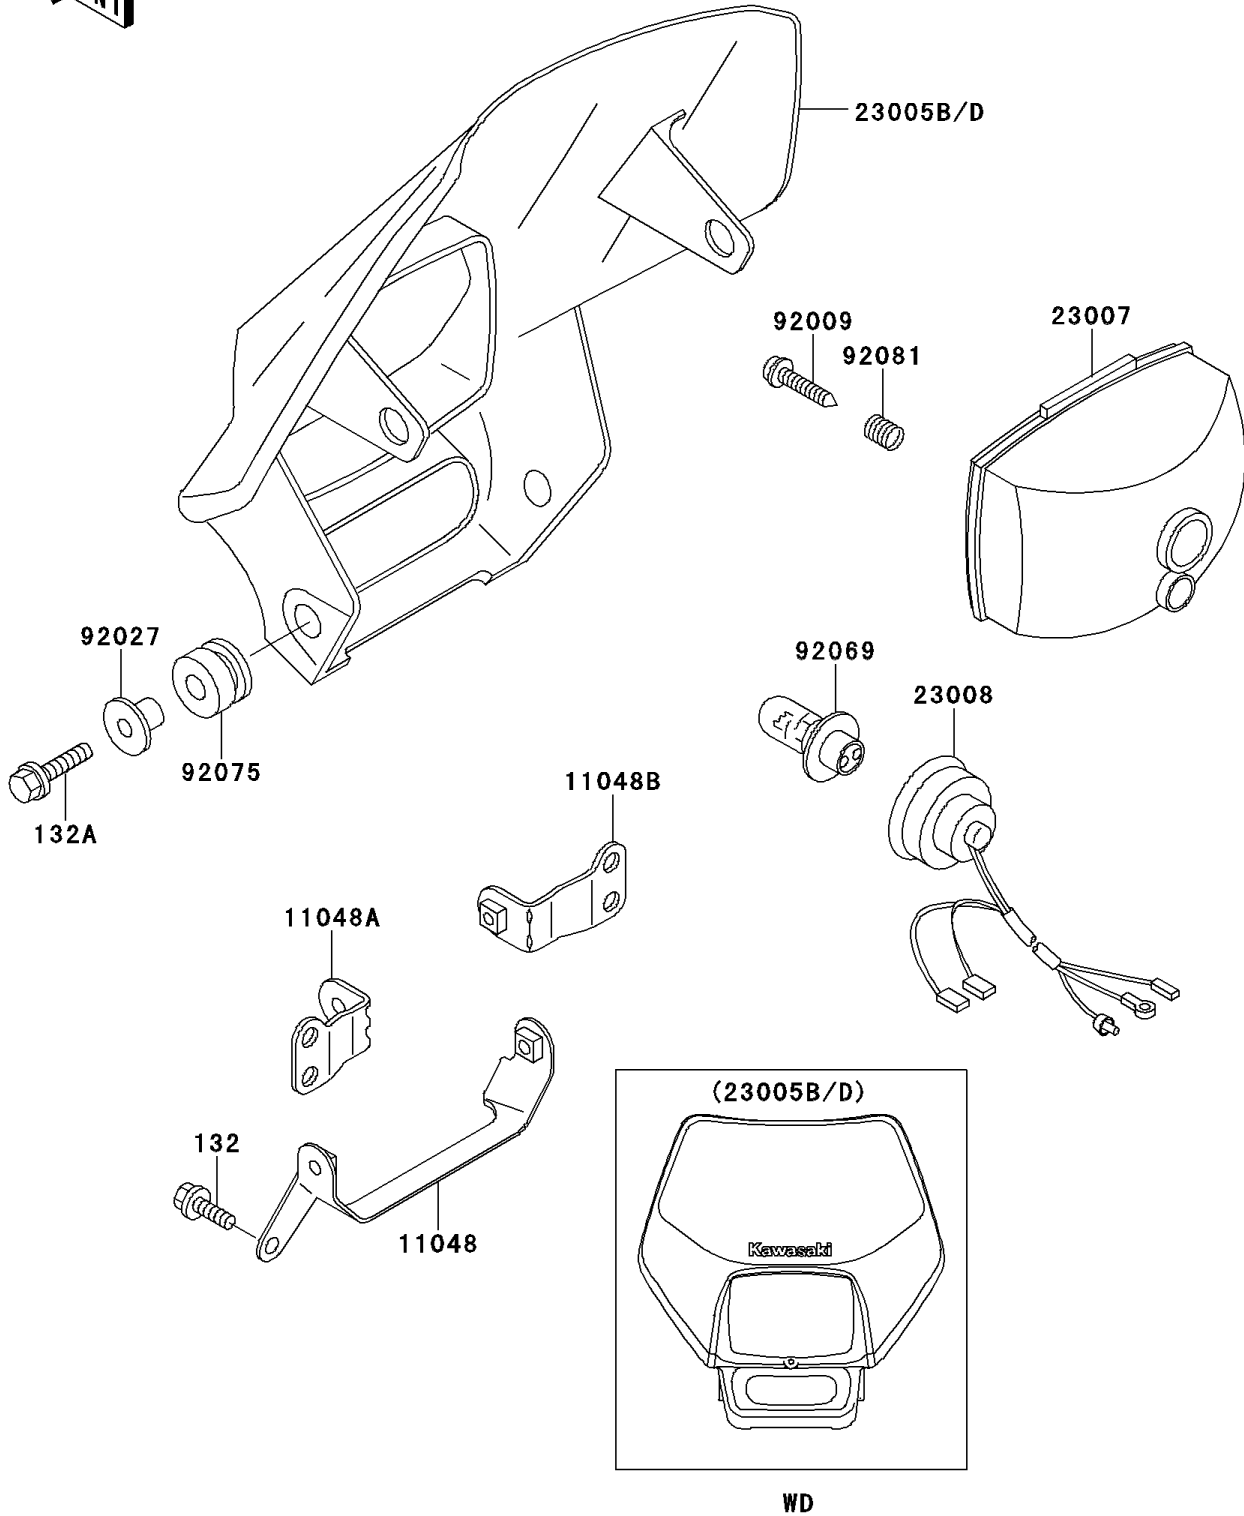

1997 KDX220R PARTS DIAGRAM

Headlight(s)

F2710

1997 KDX220R PARTS LIST

Headlight(s)

ITEM NAME	PART NUMBER	QUANTITY
BOLT-FLANGED-SMALL (Ref # 132)	132G0612	2
BOLT-FLANGED-SMALL (Ref # 132A)	132G0620	4
BRACKET,HEAD LAMP,LWR (Ref # 11048)	11048-1089	1
BRACKET,HEAD LAMP,UPP,LH (Ref # 11048A)	11048-1534	1
BRACKET,HEAD LAMP,UPP,RH (Ref # 11048B)	11048-1535	1
BODY-COMP-HEAD LAMP,L.GREEN (Ref # 23005B)	23005-5032-6W	1
LENS-COMP,HEAD LAMP (Ref # 23007)	23007-1246	1
SOCKET-ASSY,HEAD LAMP (Ref # 23008)	23008-1513	1
SCREW,TAPPING (Ref # 92009)	92009-1695	1
COLLAR (Ref # 92027)	92027-1183	4
BULB,12V 30/30W (Ref # 92069)	92069-1080	1
DAMPER,RUBBER (Ref # 92075)	92075-1123	4
SPRING,FOUCUS ADJUSTING (Ref # 92081)	92081-1519	1