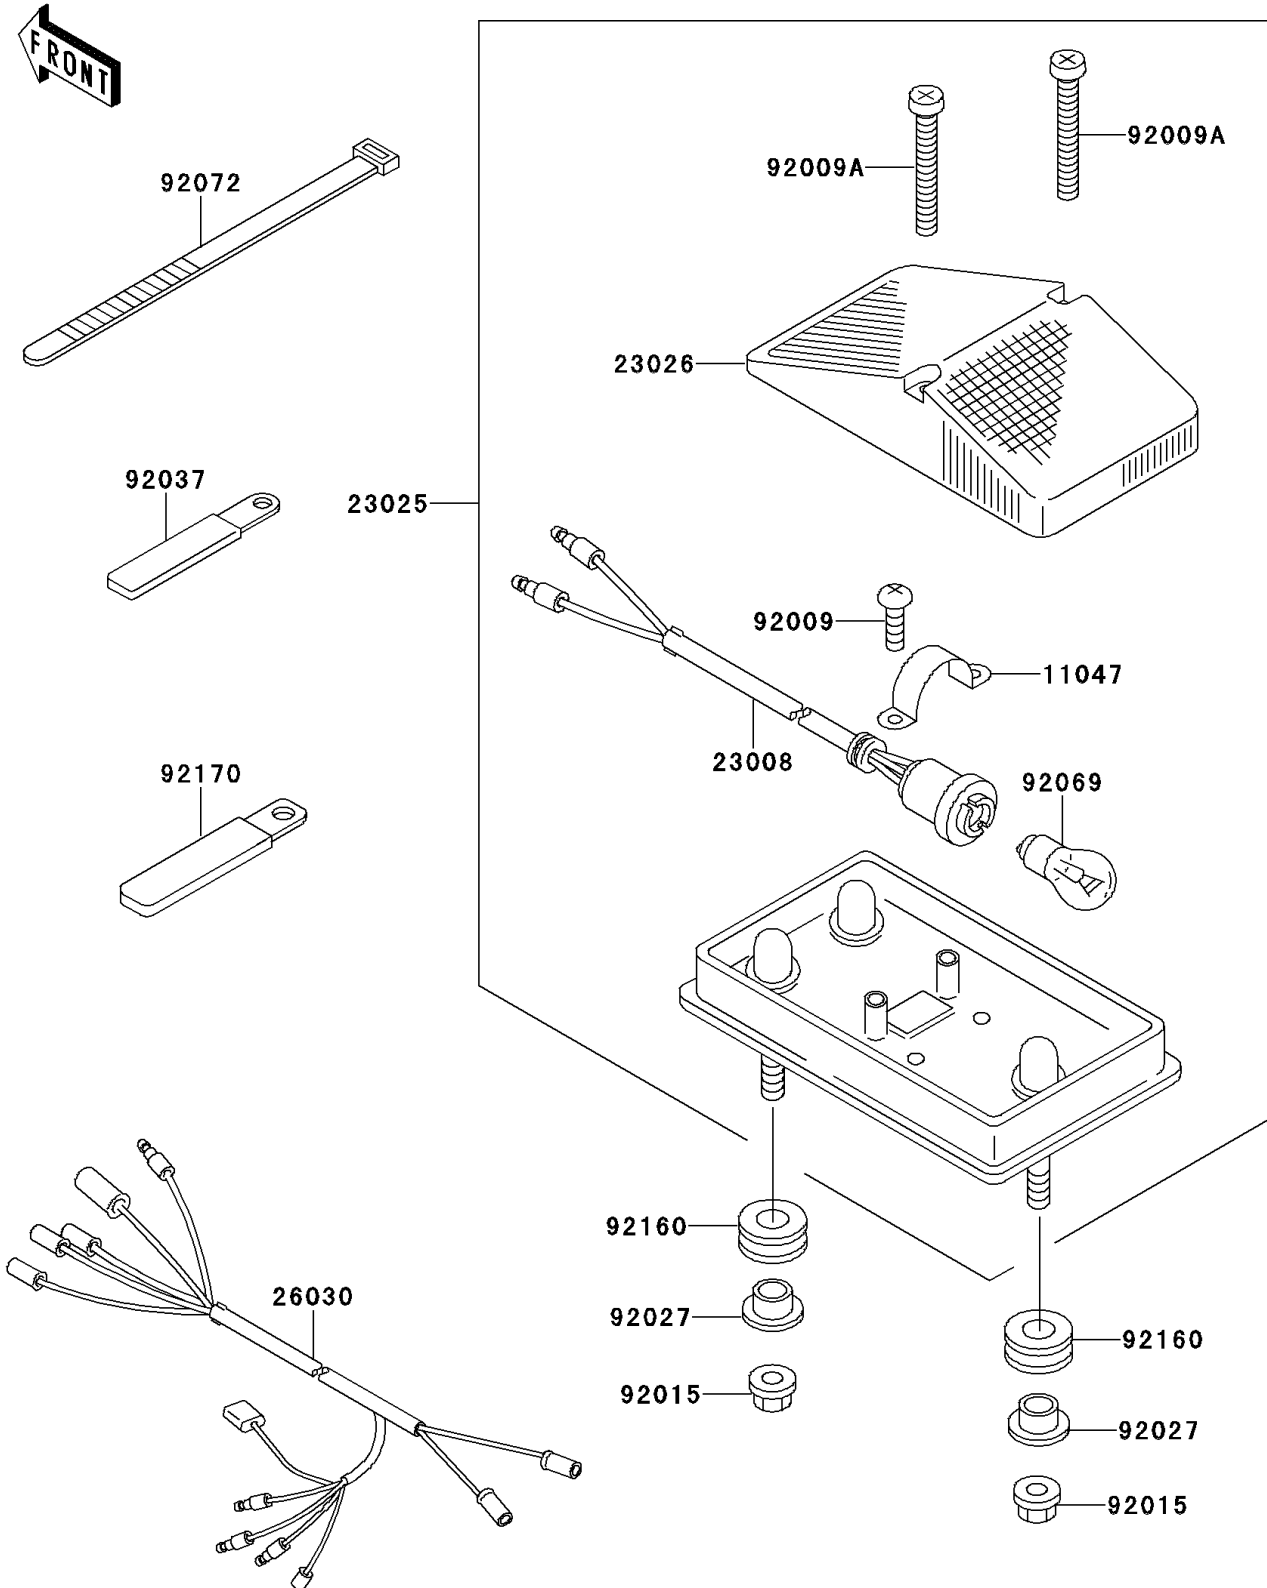

1997 KDX220R PARTS DIAGRAM

Taillight(s)

F2720

1997 KDX220R PARTS LIST

Taillight(s)

ITEM NAME	PART NUMBER	QUANTITY
BRACKET,TAIL LAMP (Ref # 11047)	11047-1238	1
SOCKET-ASSY,TAIL LAMP (Ref # 23008)	23008-1462	1
LAMP-TAIL (Ref # 23025)	23025-1215	1
LENS,TAIL LAMP (Ref # 23026)	23026-1131	1
HARNESS,MAIN (Ref # 26030)	26030-1279	1
SCREW,TAPPING,4X10 (Ref # 92009)	92009-1021	2
SCREW,TAPPING,4X30 (Ref # 92009A)	92009-1647	2
NUT,FLANGED,6MM (Ref # 92015)	92015-1367	3
COLLAR,L=14.1 (Ref # 92027)	92027-1920	3
CLAMP,WIRING HARNESS,L=60 (Ref # 92037)	92037-1069	1
BULB,12V 10W (Ref # 92069)	92069-1072	1
BAND,L=202 (Ref # 92072)	92072-1195	5
DAMPER (Ref # 92160)	92160-1167	3
CLAMP,L=150 (Ref # 92170)	92170-1114	1