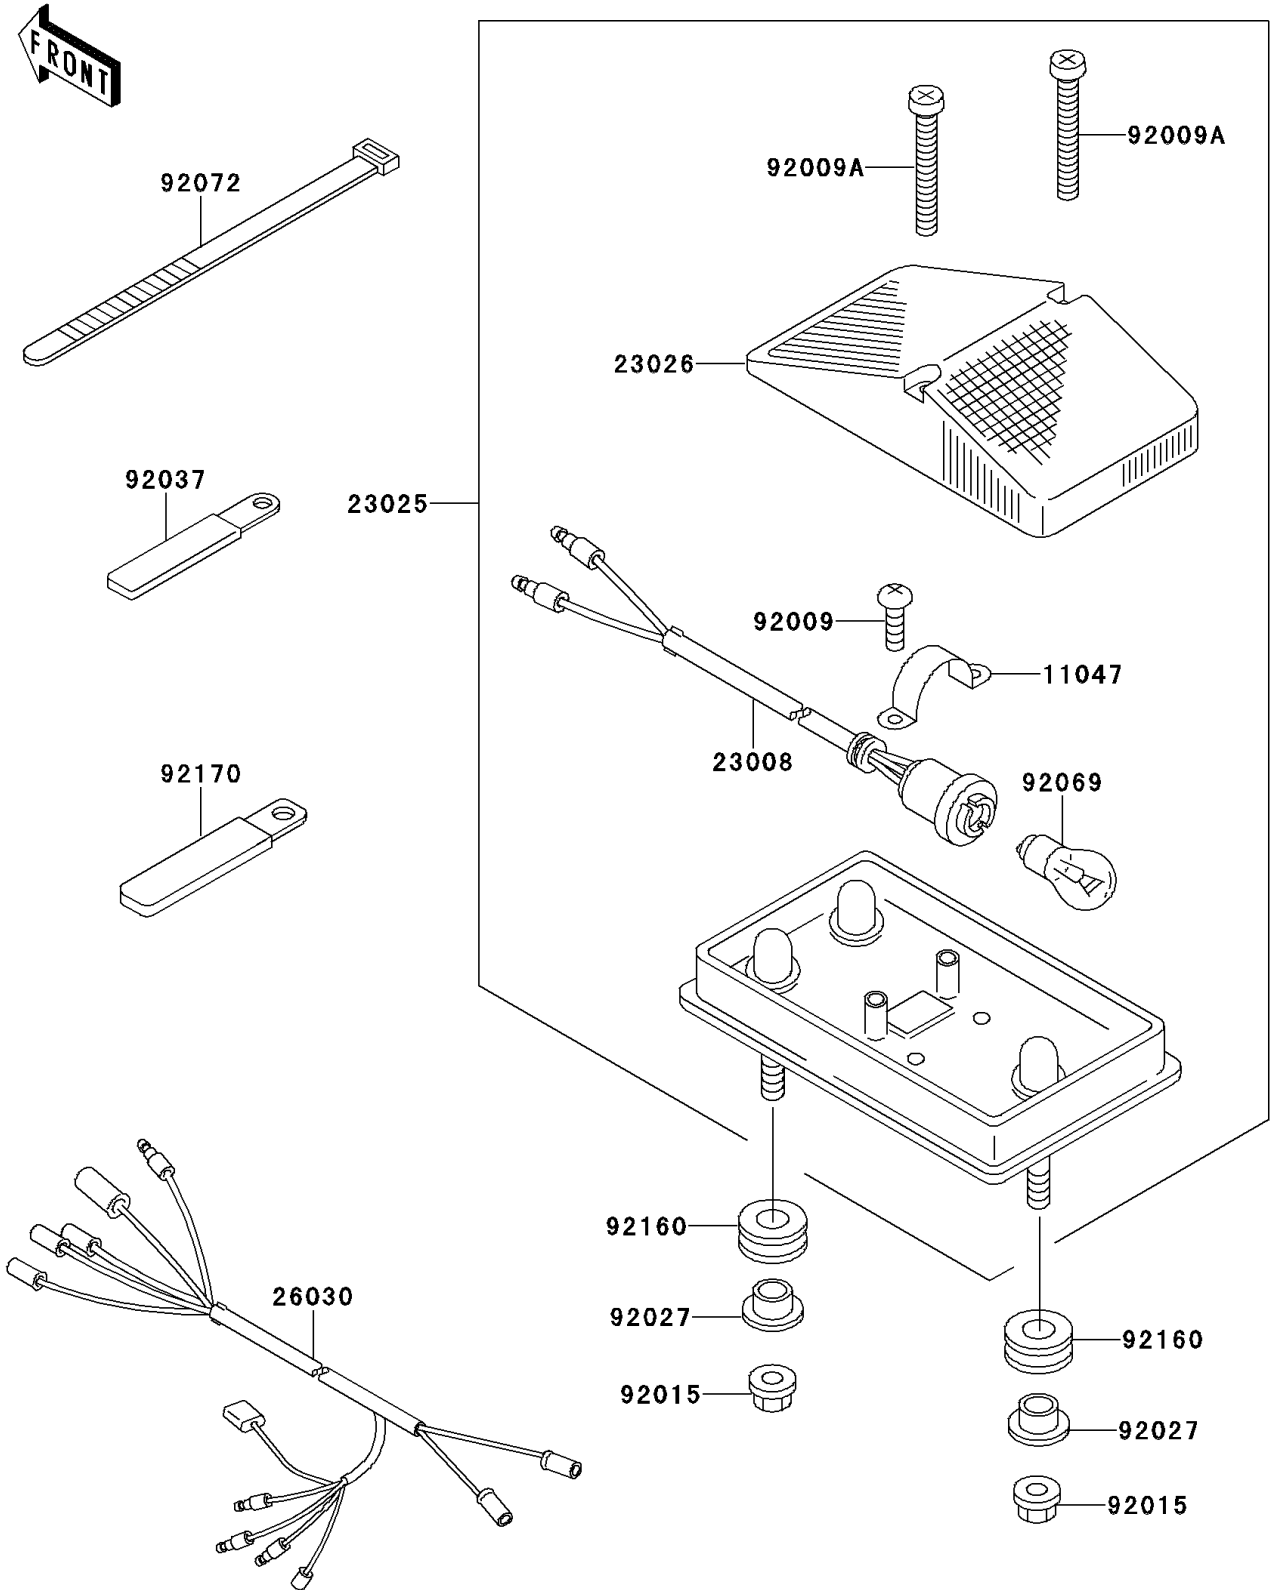

1997 KDX220R PARTS DIAGRAM

Taillight(s)

F2720

1997 KDX220R PARTS LIST

Taillight(s)

ITEM NAME	PART NUMBER	QUANTITY
BRACKET,TAIL LAMP (Ref # 11047)	11047-1238	1
SOCKET-ASSY,TAIL LAMP (Ref # 23008)	23008-1462	1
LAMP-TAIL (Ref # 23025)	23025-1215	1
LENS,TAIL LAMP (Ref # 23026)	23026-1131	1
HARNESS,MAIN (Ref # 26030)	26030-1279	1
SCREW,TAPPING,4X10 (Ref # 92009)	92009-1021	2
SCREW,TAPPING,4X30 (Ref # 92009A)	92009-1647	2
NUT,FLANGED,6MM (Ref # 92015)	92015-1367	3
COLLAR,L=14.1 (Ref # 92027)	92027-1920	3
CLAMP,WIRING HARNESS,L=60 (Ref # 92037)	92037-1069	1
BULB,12V 10W (Ref # 92069)	92069-1072	1
BAND,L=202 (Ref # 92072)	92072-1195	5
DAMPER (Ref # 92160)	92160-1167	3
CLAMP,L=150 (Ref # 92170)	92170-1114	1