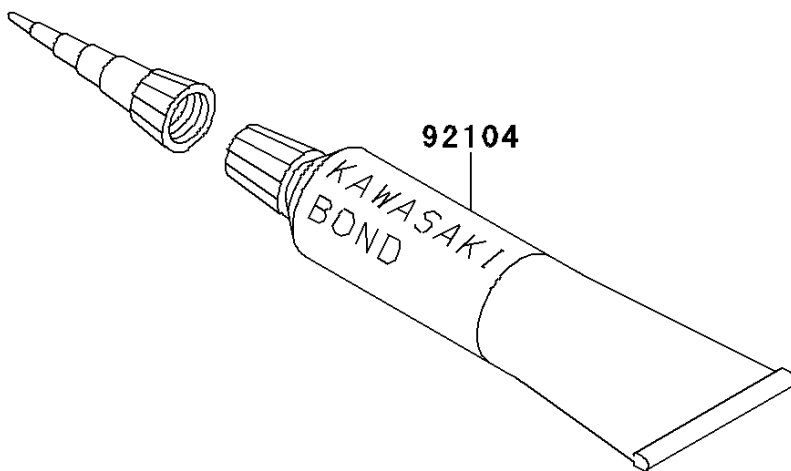

# 1997 KDX220R PARTS DIAGRAM

Owner's Tools

F2810

# 1997 KDX220R PARTS LIST

## Owner's Tools

ITEM NAME	PART NUMBER	QUANTITY
GASKET-LIQUID,TUBE,100G,SILVER (Ref # 92104)	92104-002	1
TOOL-WRENCH,BOX,21MM&SPOKE (Ref # 92110)	92110-1142	1