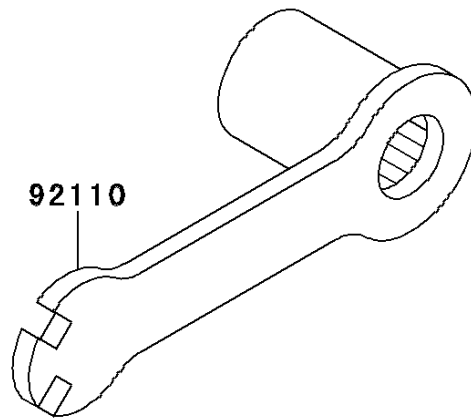

# 1997 KDX220R PARTS DIAGRAM

Owner's Tools

F2810

# 1997 KDX220R PARTS LIST

## Owner's Tools

ITEM NAME	PART NUMBER	QUANTITY
GASKET-LIQUID,TUBE,100G,SILVER (Ref # 92104)	92104-002	1
TOOL-WRENCH,BOX,21MM&SPOKE (Ref # 92110)	92110-1142	1