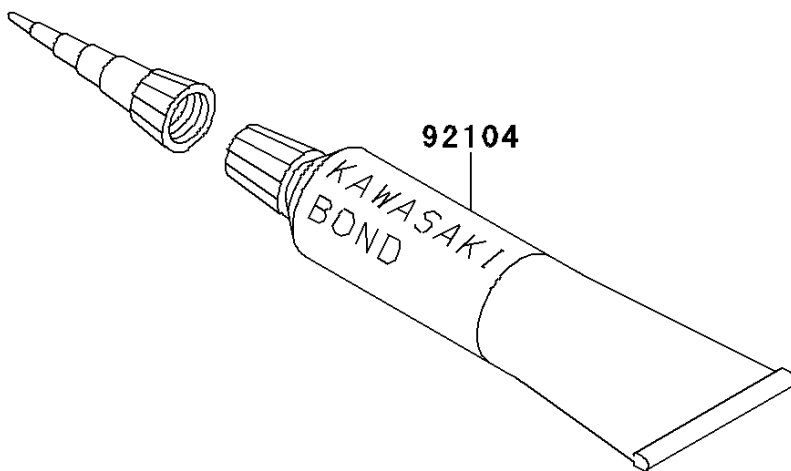

2000 KDX220R PARTS DIAGRAM

Owner's Tools

F2810

2000 KDX220R PARTS LIST

Owner's Tools

ITEM NAME	PART NUMBER	QUANTITY
GASKET-LIQUID,TUBE,100G,SILVER (Ref # 92104)	92104-002	1
TOOL-WRENCH,BOX,21MM&SPOKE (Ref # 92110)	92110-1142	1