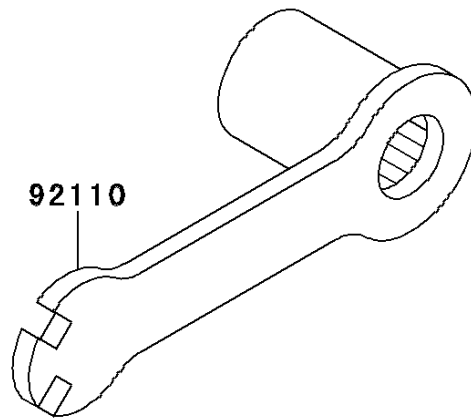

2000 KDX220R PARTS DIAGRAM

Owner's Tools

F2810

2000 KDX220R PARTS LIST

Owner's Tools

ITEM NAME	PART NUMBER	QUANTITY
GASKET-LIQUID,TUBE,100G,SILVER (Ref # 92104)	92104-002	1
TOOL-WRENCH,BOX,21MM&SPOKE (Ref # 92110)	92110-1142	1