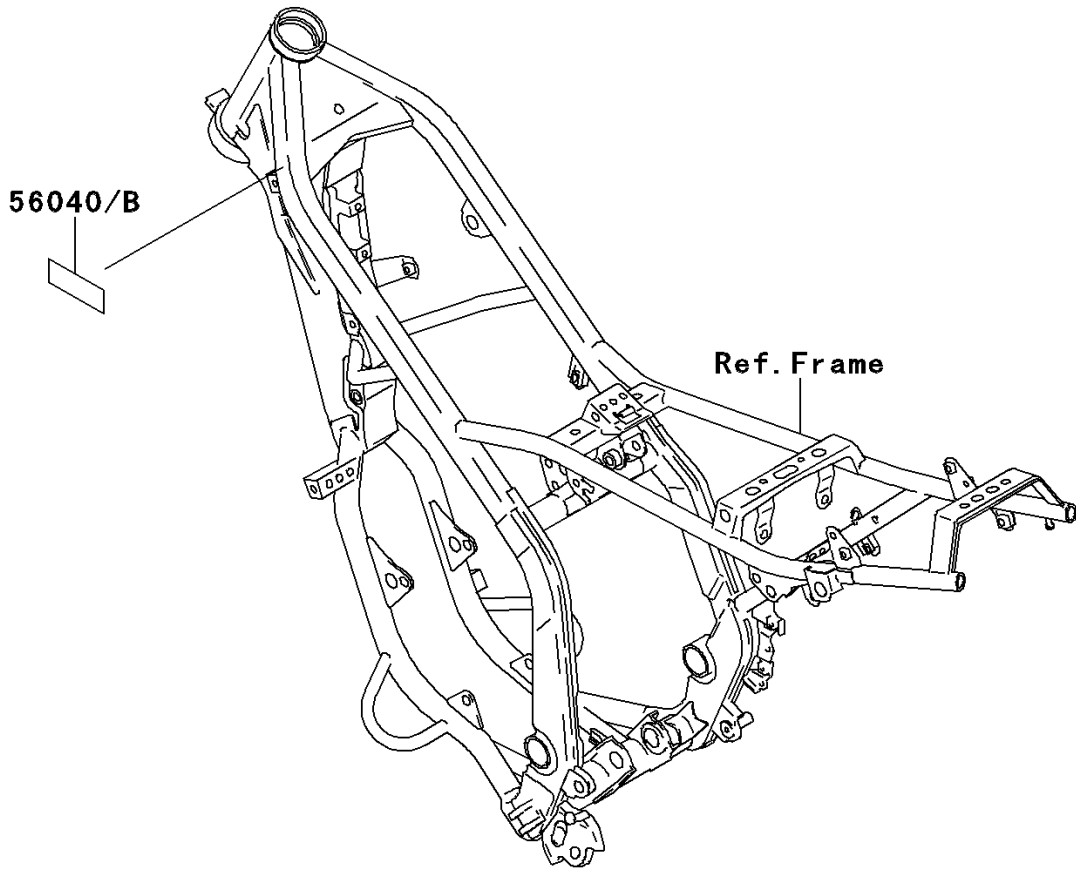

1997 KDX220R PARTS DIAGRAM

Labels

F2860

1997 KDX220R PARTS LIST

Labels

ITEM NAME	PART NUMBER	QUANTITY
LABEL-WARNING,OFF-ROAD VEHICLE (Ref # 56040)	56040-1018	1
LABEL-WARNING,GASOLINE/OIL (Ref # 56040A)	56040-1129	1
LABEL-WARNING,OFF-ROAD VEHICLE (Ref # 56040B)	56040-1304	1
LABEL-WARNING,GASOLINE/OIL (Ref # 56040C)	56040-1306	1