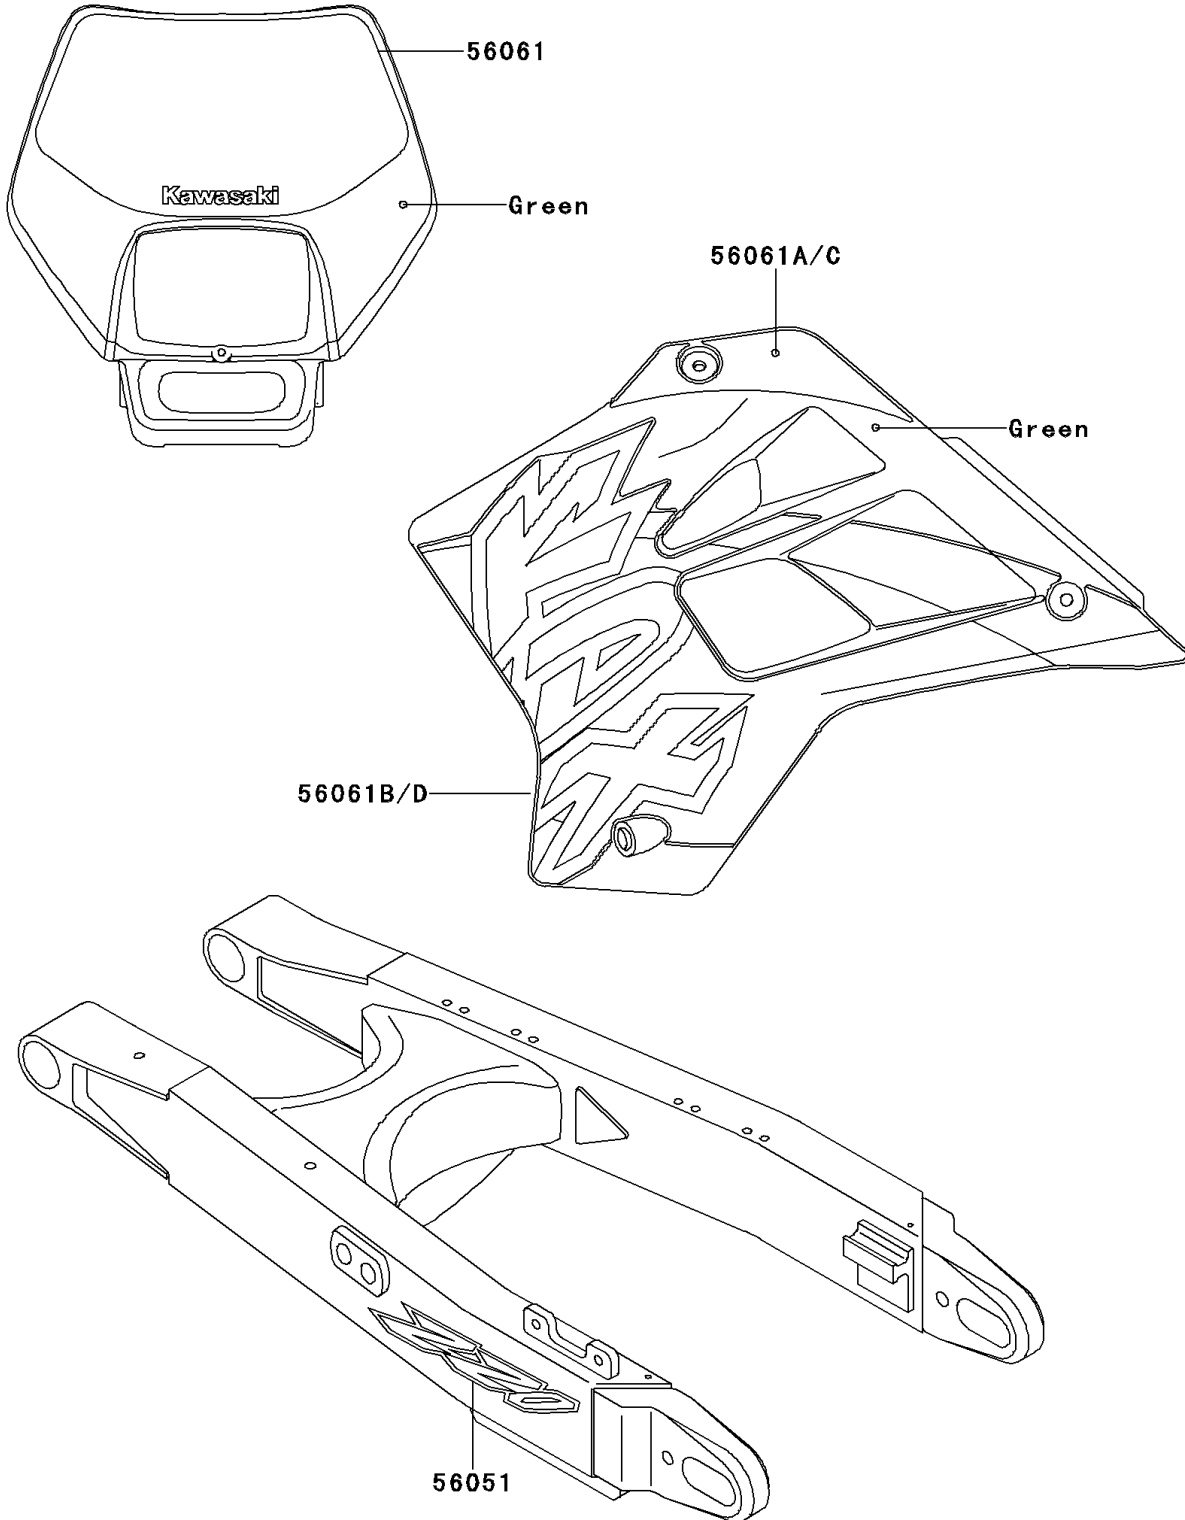

1997 KDX220R PARTS DIAGRAM

Decals(KDX220-A4)

F2861

1997 KDX220R PARTS LIST

Decals(KDX220-A4)

ITEM NAME	PART NUMBER	QUANTITY
MARK,SWING ARM,220 (Ref # 56051)	56051-1510	2
PATTERN,HEAD LAMP COVER (Ref # 56061)	56061-1044	1
PATTERN,SHROUD,UPP,LH (Ref # 56061A)	56061-1792	1
PATTERN,SHROUD,LWR,LH (Ref # 56061B)	56061-1793	1
PATTERN,SHROUD,UPP,RH (Ref # 56061C)	56061-1794	1
PATTERN,SHROUD,LWR,RH (Ref # 56061D)	56061-1795	1