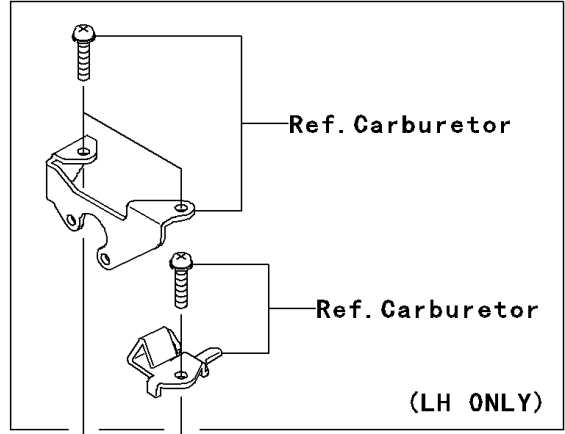

2009 Ninja® 250R PARTS DIAGRAM

Carburetor Parts

E1612

LH	(16187)
RH	(16187A)

2009 Ninja® 250R PARTS LIST

Carburetor Parts

ITEM NAME	PART NUMBER	QUANTITY
SCREW-PAN-CROS,4X14 (Ref # 220)	220AA0414	8
SCREW-PAN-WSP-CROS,4X18 (Ref # 225)	225AB0418	5
HOLDER,NEEDLE JET (Ref # 13280)	13280-0333	2
TOP-CHAMBER,MIXING (Ref # 16005)	16005-1056	2
SEAT-SPRING,VALVE (Ref # 16007)	16007-1226	2
SCREW-PILOT AIR (Ref # 16014)	16014-1081	2
PLUNGER,STARTER (Ref # 16016)	16016-1090	2
JET-NEEDLE,#6 (Ref # 16017)	16017-1417	2
VALVE-FLOAT (Ref # 16030)	16030-1007	2
FLOAT (Ref # 16031)	16031-1077	2
CLAMP,FLOAT VALVE (Ref # 16044)	16044-007	2
VALVE,VACUUM (Ref # 16126)	16126-1198	2
NEEDLE-JET,N9VU (Ref # 16187)	16187-0277	1
NEEDLE-JET,N9VW (Ref # 16187A)	16187-0278	1
SCREW,DRAIN,6X0.75 (Ref # 92009)	92009-1551	2
RING-O,FLOAT CHAMBER (Ref # 92055)	92055-1222	2
JET-MAIN,#95 (Ref # 92063)	92063-1001	AR
JET-MAIN,#92 (Ref # 92063A)	92063-1004	AR
JET-MAIN,#98 (Ref # 92063B)	92063-1005	2
JET-MAIN,#100 (Ref # 92063C)	92063-1008	AR
JET-MAIN,#102 (Ref # 92063D)	92063-1115	AR
JET-PILOT,#38 (Ref # 92064)	92064-1234	2
PLUG,PILOT AIR SCREW (Ref # 92066)	92066-3769	2
SPRING,VACUUM VALVE (Ref # 92081)	92081-1925	2