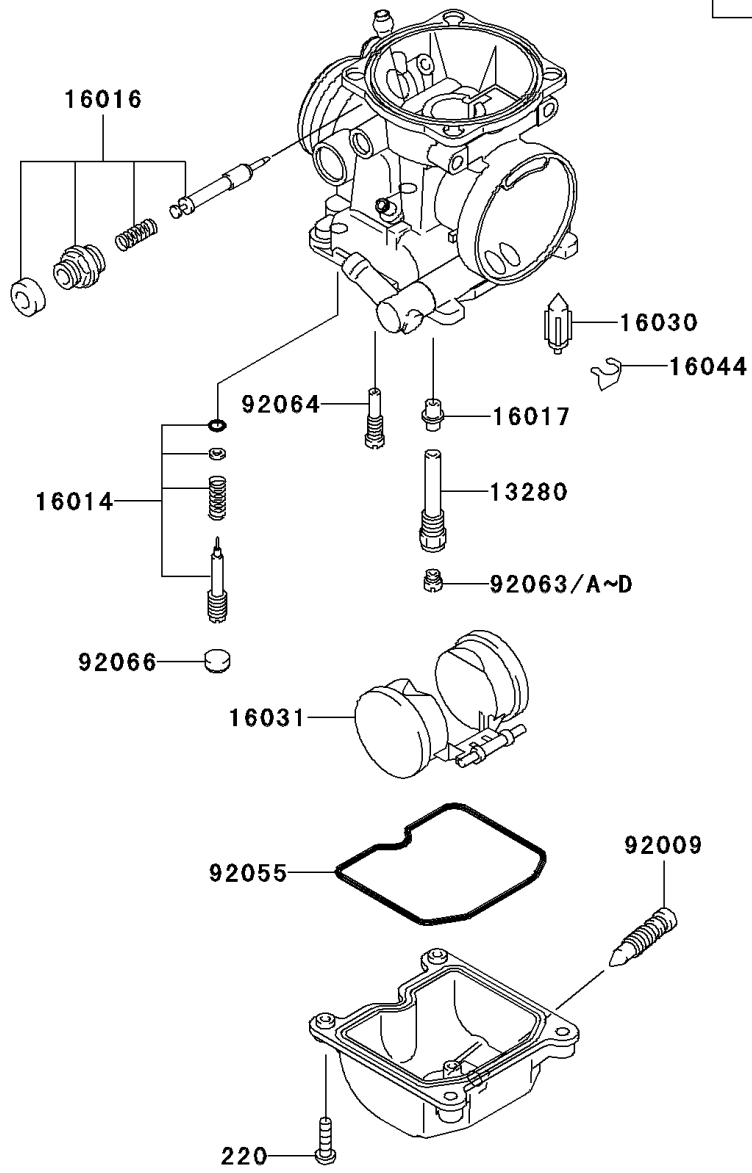

2009 Ninja® 250R PARTS DIAGRAM

Carburetor Parts

E1612

LH	(16187)
RH	(16187A)

2009 Ninja® 250R PARTS LIST

Carburetor Parts

ITEM NAME	PART NUMBER	QUANTITY
SCREW-PAN-CROS,4X14 (Ref # 220)	220AA0414	8
SCREW-PAN-WSP-CROS,4X18 (Ref # 225)	225AB0418	5
HOLDER,NEEDLE JET (Ref # 13280)	13280-0333	2
TOP-CHAMBER,MIXING (Ref # 16005)	16005-1056	2
SEAT-SPRING,VALVE (Ref # 16007)	16007-1226	2
SCREW-PILOT AIR (Ref # 16014)	16014-1081	2
PLUNGER,STARTER (Ref # 16016)	16016-1090	2
JET-NEEDLE,#6 (Ref # 16017)	16017-1417	2
VALVE-FLOAT (Ref # 16030)	16030-1007	2
FLOAT (Ref # 16031)	16031-1077	2
CLAMP,FLOAT VALVE (Ref # 16044)	16044-007	2
VALVE,VACUUM (Ref # 16126)	16126-1198	2
NEEDLE-JET,N9VU (Ref # 16187)	16187-0277	1
NEEDLE-JET,N9VW (Ref # 16187A)	16187-0278	1
SCREW,DRAIN,6X0.75 (Ref # 92009)	92009-1551	2
RING-O,FLOAT CHAMBER (Ref # 92055)	92055-1222	2
JET-MAIN,#95 (Ref # 92063)	92063-1001	AR
JET-MAIN,#92 (Ref # 92063A)	92063-1004	AR
JET-MAIN,#98 (Ref # 92063B)	92063-1005	2
JET-MAIN,#100 (Ref # 92063C)	92063-1008	AR
JET-MAIN,#102 (Ref # 92063D)	92063-1115	AR
JET-PILOT,#38 (Ref # 92064)	92064-1234	2
PLUG,PILOT AIR SCREW (Ref # 92066)	92066-3769	2
SPRING,VACUUM VALVE (Ref # 92081)	92081-1925	2