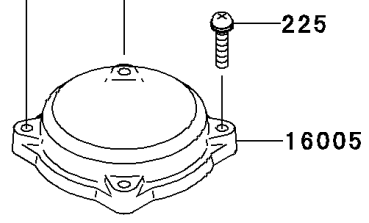

2009 Ninja® 250R PARTS DIAGRAM

Carburetor Parts

E1612

LH	(16187)
RH	(16187A)

2009 Ninja® 250R PARTS LIST

Carburetor Parts

ITEM NAME	PART NUMBER	QUANTITY
SCREW-PAN-CROS,4X14 (Ref # 220)	220AA0414	8
SCREW-PAN-WSP-CROS,4X18 (Ref # 225)	225AB0418	5
HOLDER,NEEDLE JET (Ref # 13280)	13280-0333	2
TOP-CHAMBER,MIXING (Ref # 16005)	16005-1056	2
SEAT-SPRING,VALVE (Ref # 16007)	16007-1226	2
SCREW-PILOT AIR (Ref # 16014)	16014-1081	2
PLUNGER,STARTER (Ref # 16016)	16016-1090	2
JET-NEEDLE,#6 (Ref # 16017)	16017-1417	2
VALVE-FLOAT (Ref # 16030)	16030-1007	2
FLOAT (Ref # 16031)	16031-1077	2
CLAMP,FLOAT VALVE (Ref # 16044)	16044-007	2
VALVE,VACUUM (Ref # 16126)	16126-1198	2
NEEDLE-JET,N9VU (Ref # 16187)	16187-0277	1
NEEDLE-JET,N9VW (Ref # 16187A)	16187-0278	1
SCREW,DRAIN,6X0.75 (Ref # 92009)	92009-1551	2
RING-O,FLOAT CHAMBER (Ref # 92055)	92055-1222	2
JET-MAIN,#95 (Ref # 92063)	92063-1001	AR
JET-MAIN,#92 (Ref # 92063A)	92063-1004	AR
JET-MAIN,#98 (Ref # 92063B)	92063-1005	2
JET-MAIN,#100 (Ref # 92063C)	92063-1008	AR
JET-MAIN,#102 (Ref # 92063D)	92063-1115	AR
JET-PILOT,#38 (Ref # 92064)	92064-1234	2
PLUG,PILOT AIR SCREW (Ref # 92066)	92066-3769	2
SPRING,VACUUM VALVE (Ref # 92081)	92081-1925	2