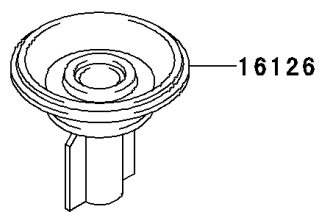

2009 Ninja® 250R PARTS DIAGRAM

Carburetor Parts

E1612

LH	(16187)
RH	(16187A)

2009 Ninja® 250R PARTS LIST

Carburetor Parts

ITEM NAME	PART NUMBER	QUANTITY
SCREW-PAN-CROS,4X14 (Ref # 220)	220AA0414	8
SCREW-PAN-WSP-CROS,4X18 (Ref # 225)	225AB0418	5
HOLDER,NEEDLE JET (Ref # 13280)	13280-0333	2
TOP-CHAMBER,MIXING (Ref # 16005)	16005-1056	2
SEAT-SPRING,VALVE (Ref # 16007)	16007-1226	2
SCREW-PILOT AIR (Ref # 16014)	16014-1081	2
PLUNGER,STARTER (Ref # 16016)	16016-1090	2
JET-NEEDLE,#6 (Ref # 16017)	16017-1417	2
VALVE-FLOAT (Ref # 16030)	16030-1007	2
FLOAT (Ref # 16031)	16031-1077	2
CLAMP,FLOAT VALVE (Ref # 16044)	16044-007	2
VALVE,VACUUM (Ref # 16126)	16126-1198	2
NEEDLE-JET,N9VU (Ref # 16187)	16187-0277	1
NEEDLE-JET,N9VW (Ref # 16187A)	16187-0278	1
SCREW,DRAIN,6X0.75 (Ref # 92009)	92009-1551	2
RING-O,FLOAT CHAMBER (Ref # 92055)	92055-1222	2
JET-MAIN,#95 (Ref # 92063)	92063-1001	AR
JET-MAIN,#92 (Ref # 92063A)	92063-1004	AR
JET-MAIN,#98 (Ref # 92063B)	92063-1005	2
JET-MAIN,#100 (Ref # 92063C)	92063-1008	AR
JET-MAIN,#102 (Ref # 92063D)	92063-1115	AR
JET-PILOT,#38 (Ref # 92064)	92064-1234	2
PLUG,PILOT AIR SCREW (Ref # 92066)	92066-3769	2
SPRING,VACUUM VALVE (Ref # 92081)	92081-1925	2