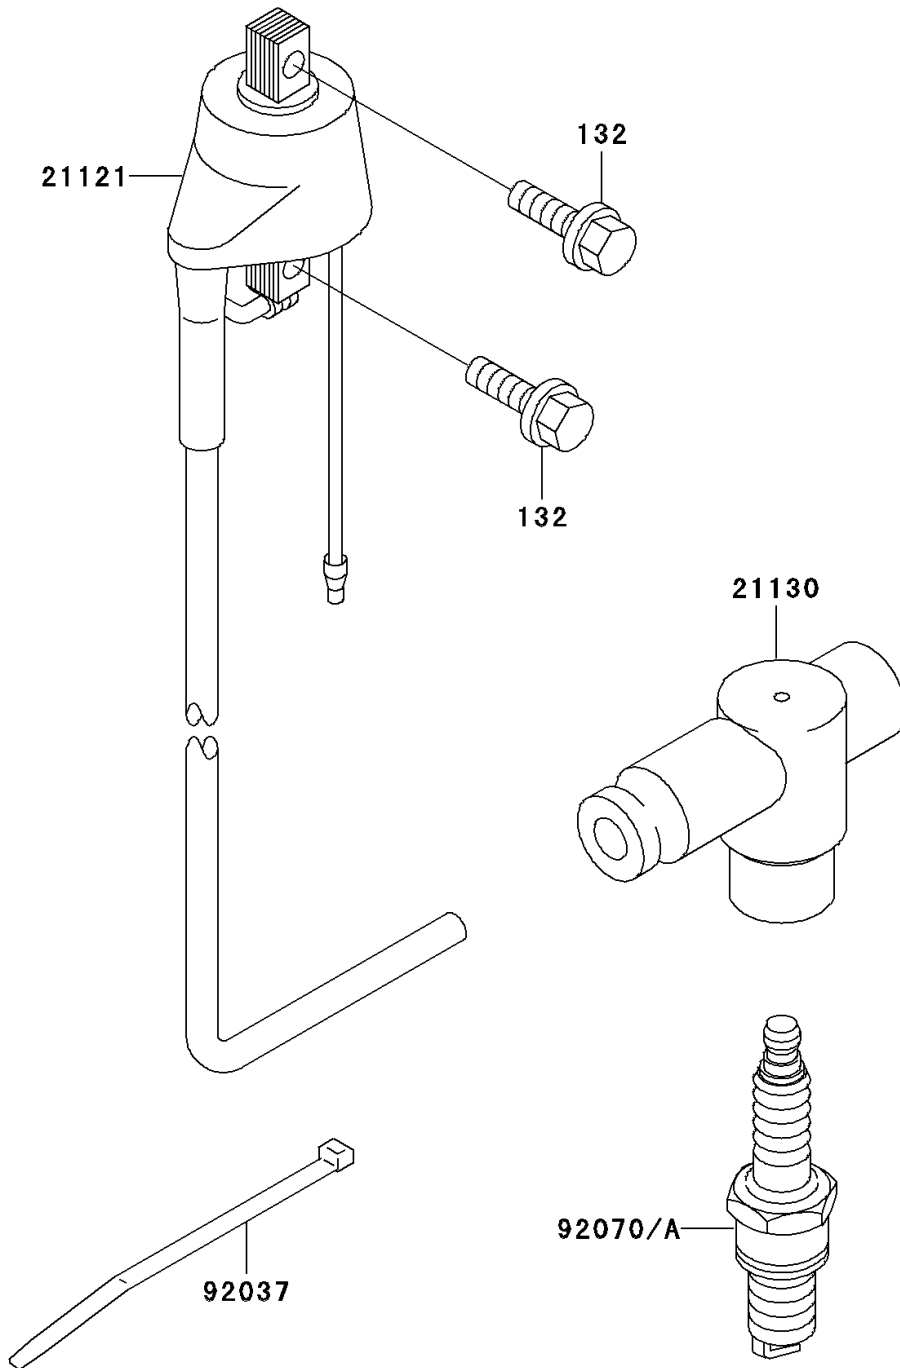

2002 KDX220R PARTS DIAGRAM

Ignition System

E1830

2002 KDX220R PARTS LIST

Ignition System

ITEM NAME	PART NUMBER	QUANTITY
BOLT-FLANGED-SMALL (Ref # 132)	132Y0618	2
COIL-IGNITION (Ref # 21121)	21121-1230	1
CAP-SPARK PLUG (Ref # 21130)	21130-1073	1
CLAMP (Ref # 92037)	92037-1173	1
PLUG-SPARK,BR9ES(NGK),SOLID (Ref # 92070)	92070-1157	1
PLUG-SPARK,BR8ES(NGK),SOLID (Ref # 92070A)	92070-3702	1