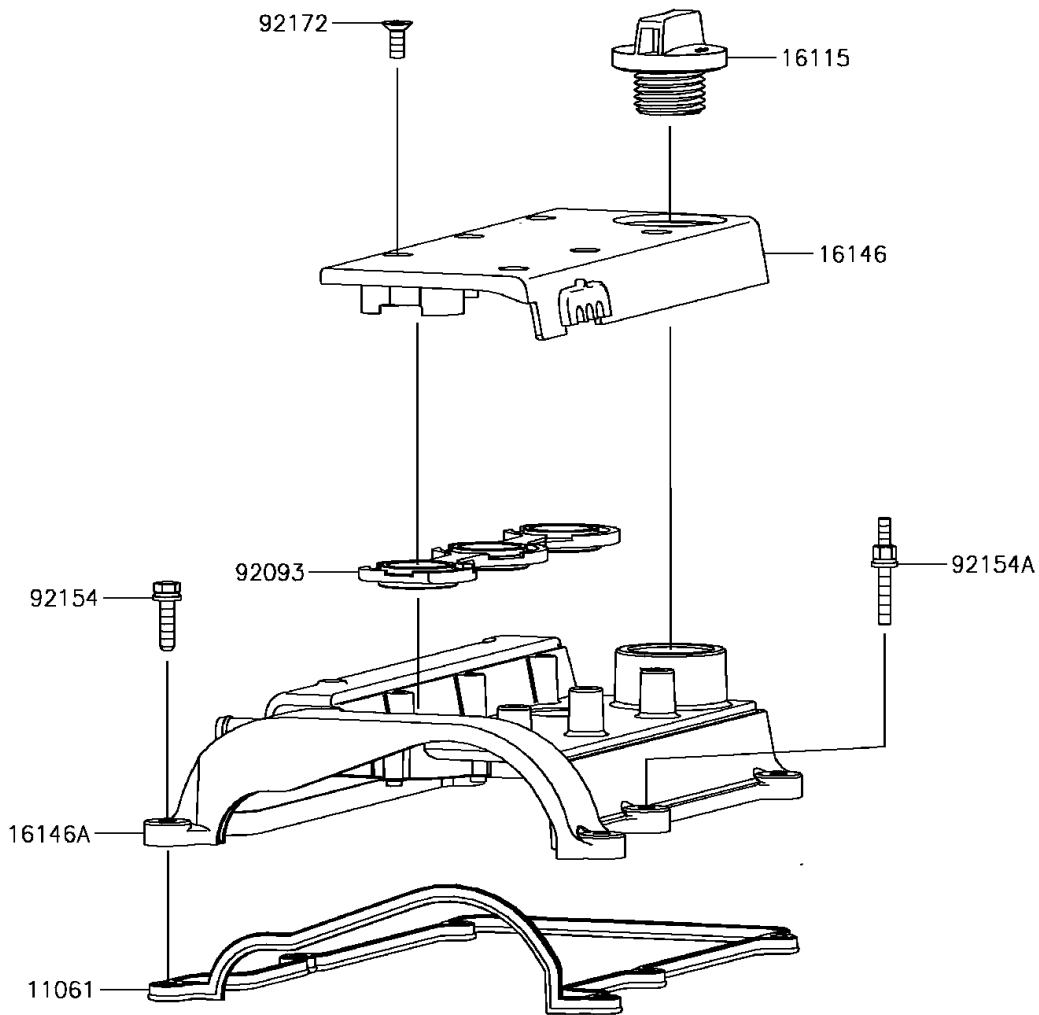

# 2017 MULE PRO-FX™ PARTS DIAGRAM

Cylinder Head Cover

E1112

# 2017 MULE PRO-FX™ PARTS LIST

Cylinder Head Cover

ITEM NAME	PART NUMBER	QUANTITY
-----------	-------------	----------