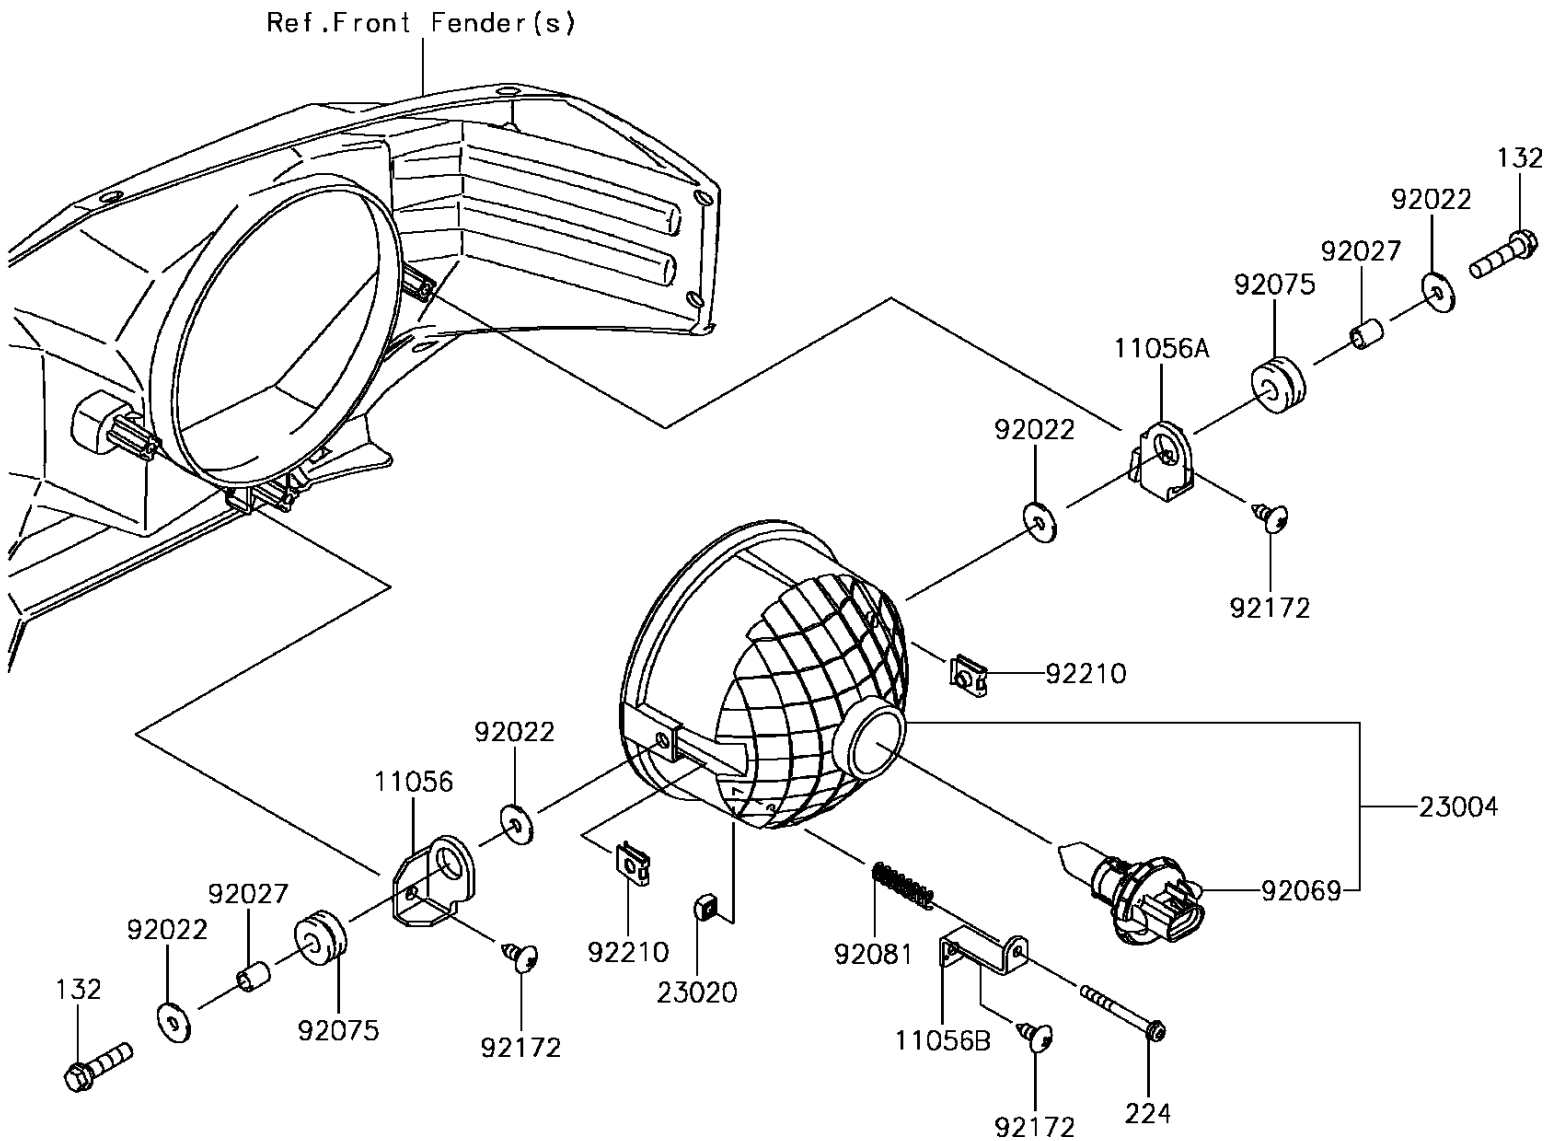

2017 MULE PRO-FX™ PARTS DIAGRAM

Headlight(s)

F2710

2017 MULE PRO-FX™ PARTS LIST

Headlight(s)

ITEM NAME	PART NUMBER	QUANTITY
-----------	-------------	----------