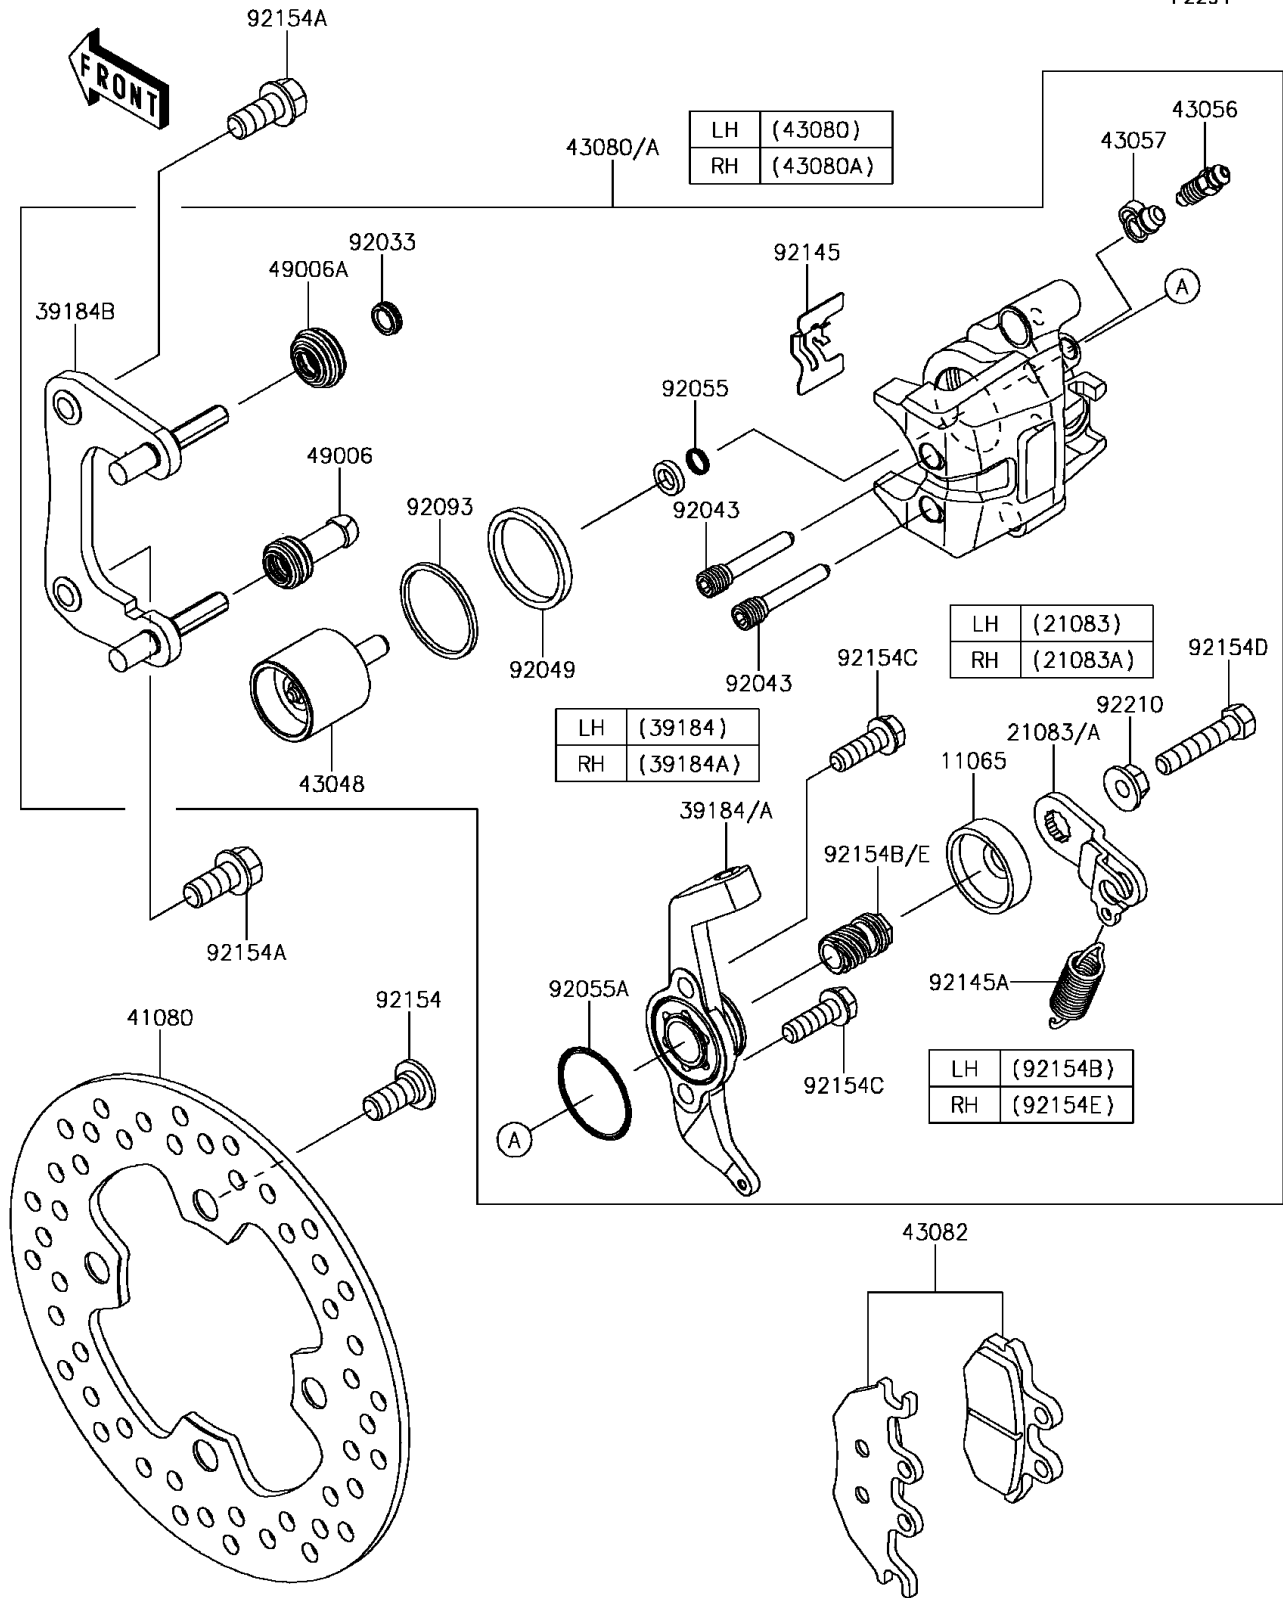

2017 MULE PRO-FX™ EPS PARTS DIAGRAM

Rear Brake

F2294

2017 MULE PRO-FX™ EPS PARTS LIST

Rear Brake

ITEM NAME	PART NUMBER	QUANTITY
-----------	-------------	----------