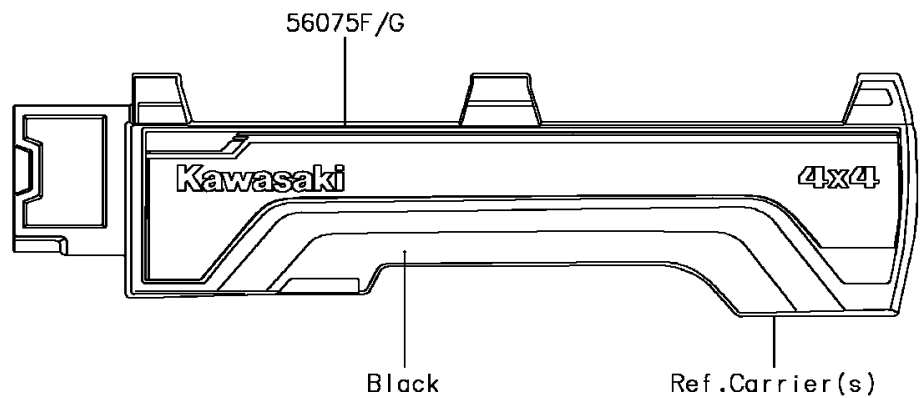

2017 MULE PRO-FX™ EPS PARTS DIAGRAM

Decals(Blue)

F2861A

2017 MULE PRO-FX™ EPS PARTS LIST

Decals(Blue)

ITEM NAME	PART NUMBER	QUANTITY
-----------	-------------	----------