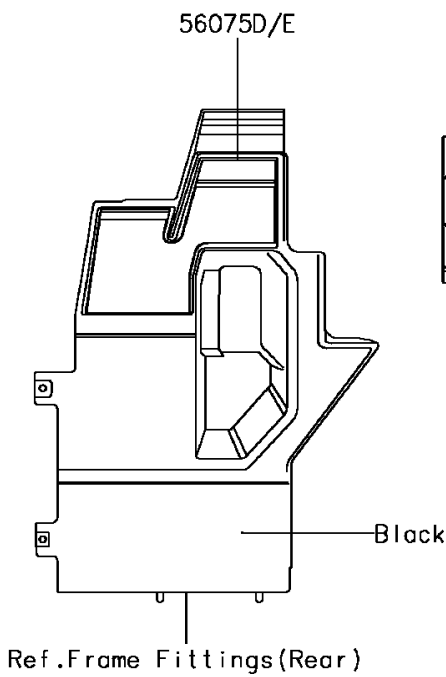

2017 MULE PRO-FX™ EPS PARTS DIAGRAM

Decals(Blue)

F2861A

2017 MULE PRO-FX™ EPS PARTS LIST

Decals(Blue)

ITEM NAME	PART NUMBER	QUANTITY
-----------	-------------	----------