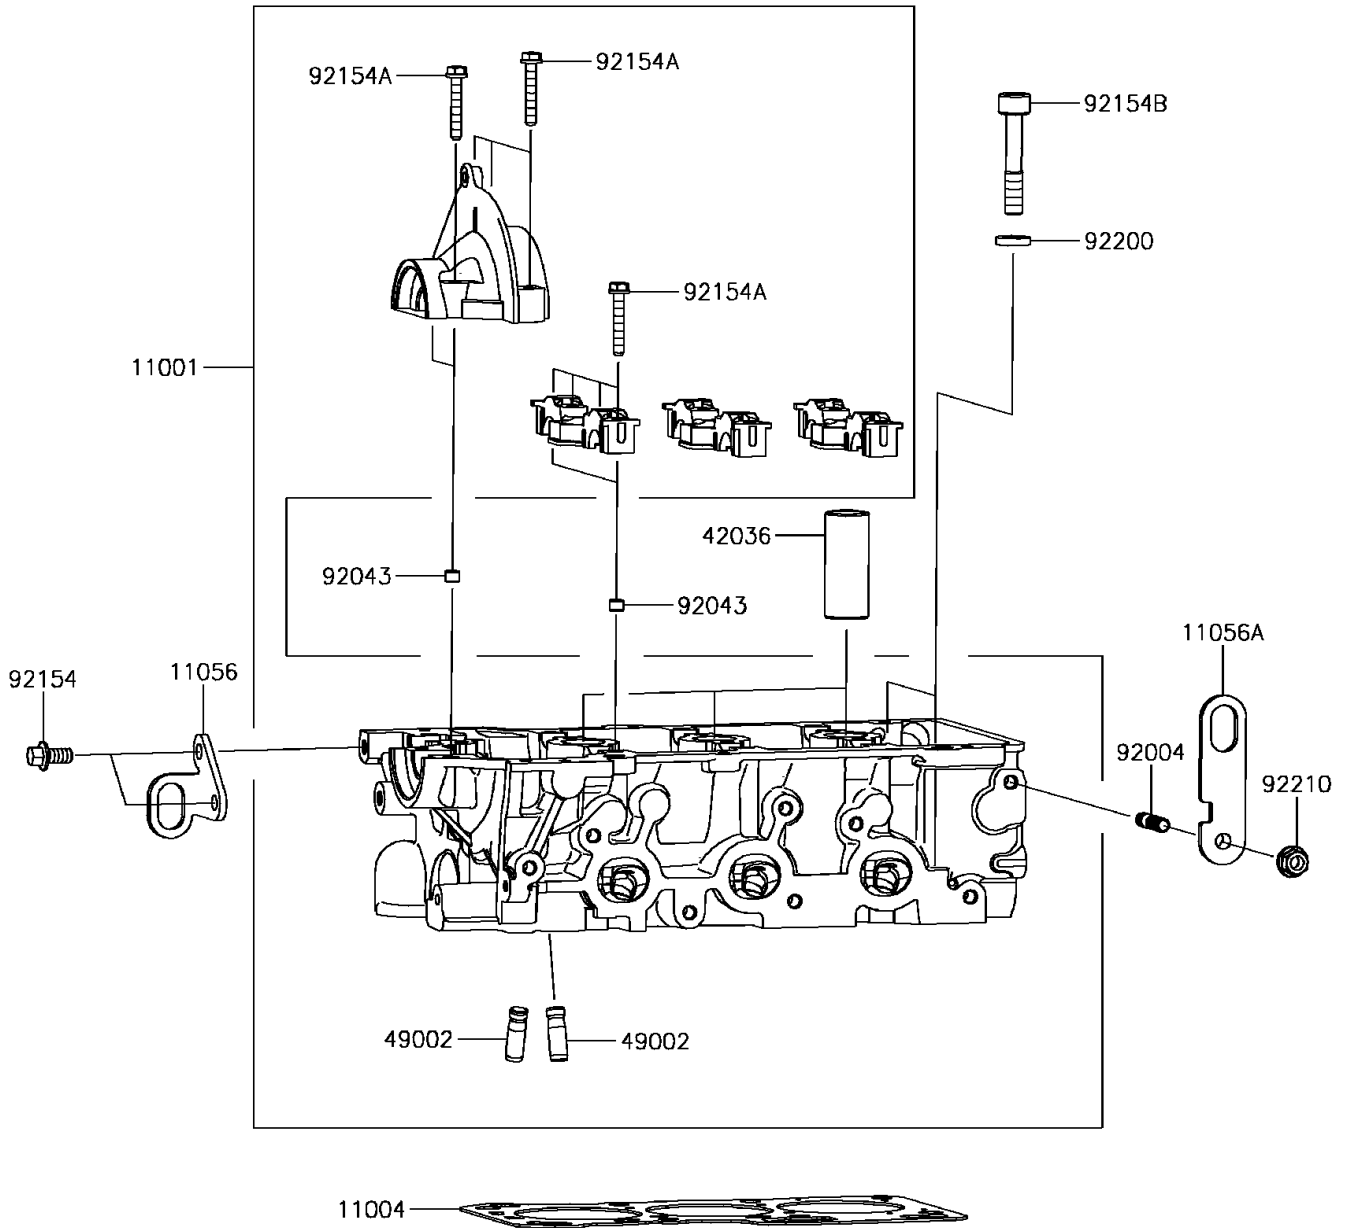

2017 MULE PRO-FX™ EPS LE PARTS DIAGRAM

Cylinder Head

E1111

2017 MULE PRO-FX™ EPS LE PARTS LIST

Cylinder Head

ITEM NAME	PART NUMBER	QUANTITY
-----------	-------------	----------