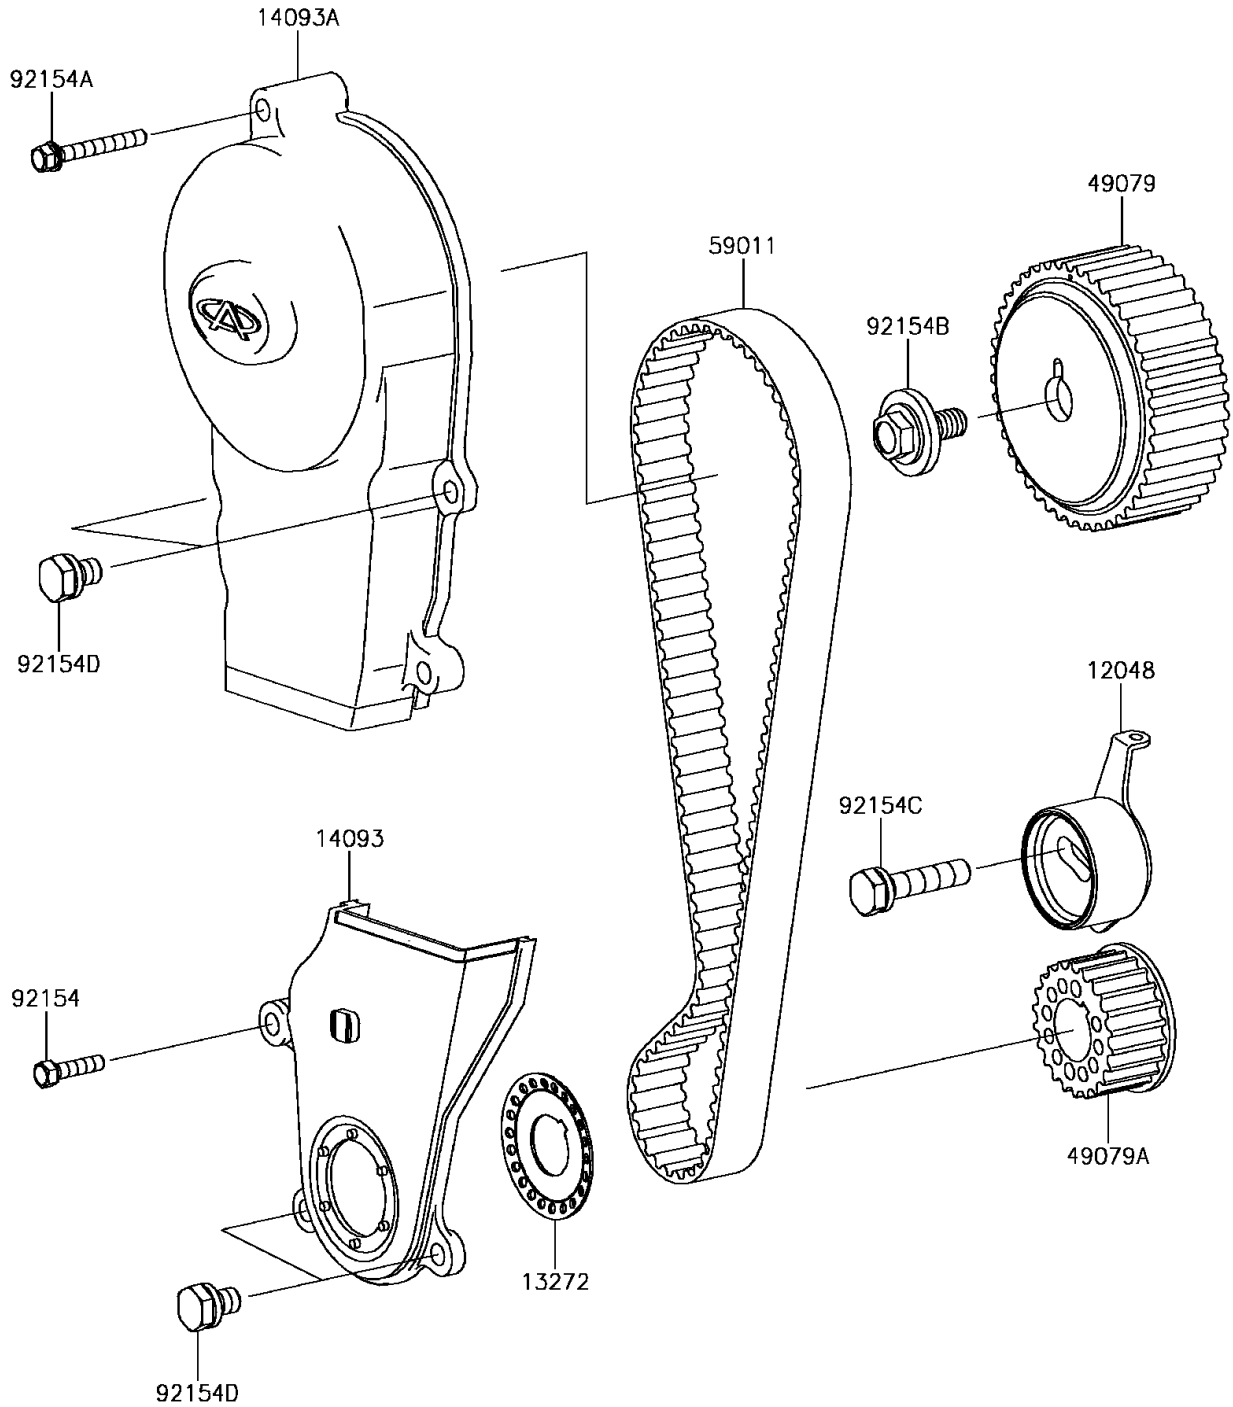

2017 MULE PRO-FX™ EPS LE PARTS DIAGRAM

Timing Belt

E1215

2017 MULE PRO-FX™ EPS LE PARTS LIST

Timing Belt

ITEM NAME	PART NUMBER	QUANTITY
-----------	-------------	----------