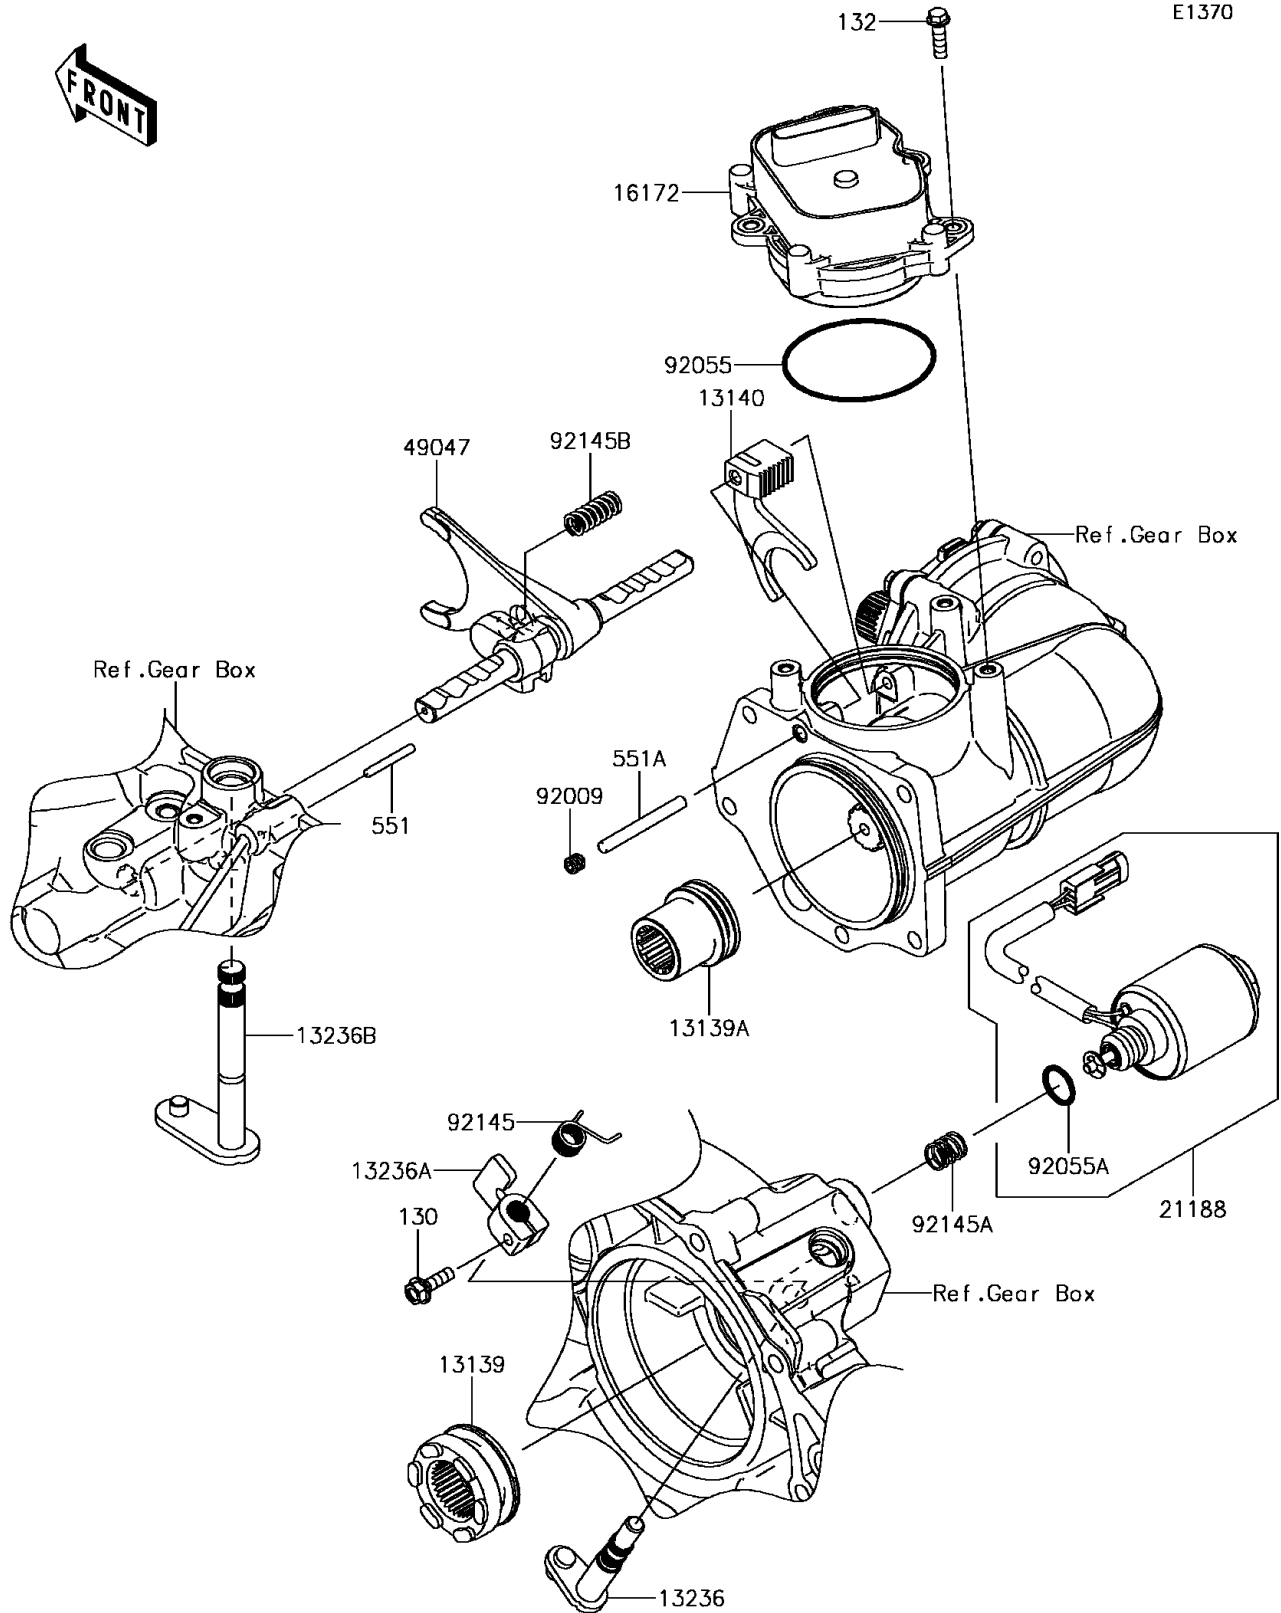

# 2017 MULE PRO-FX™ EPS LE PARTS DIAGRAM

Gear Change Mechanism

# 2017 MULE PRO-FX™ EPS LE PARTS LIST

Gear Change Mechanism

ITEM NAME	PART NUMBER	QUANTITY
-----------	-------------	----------