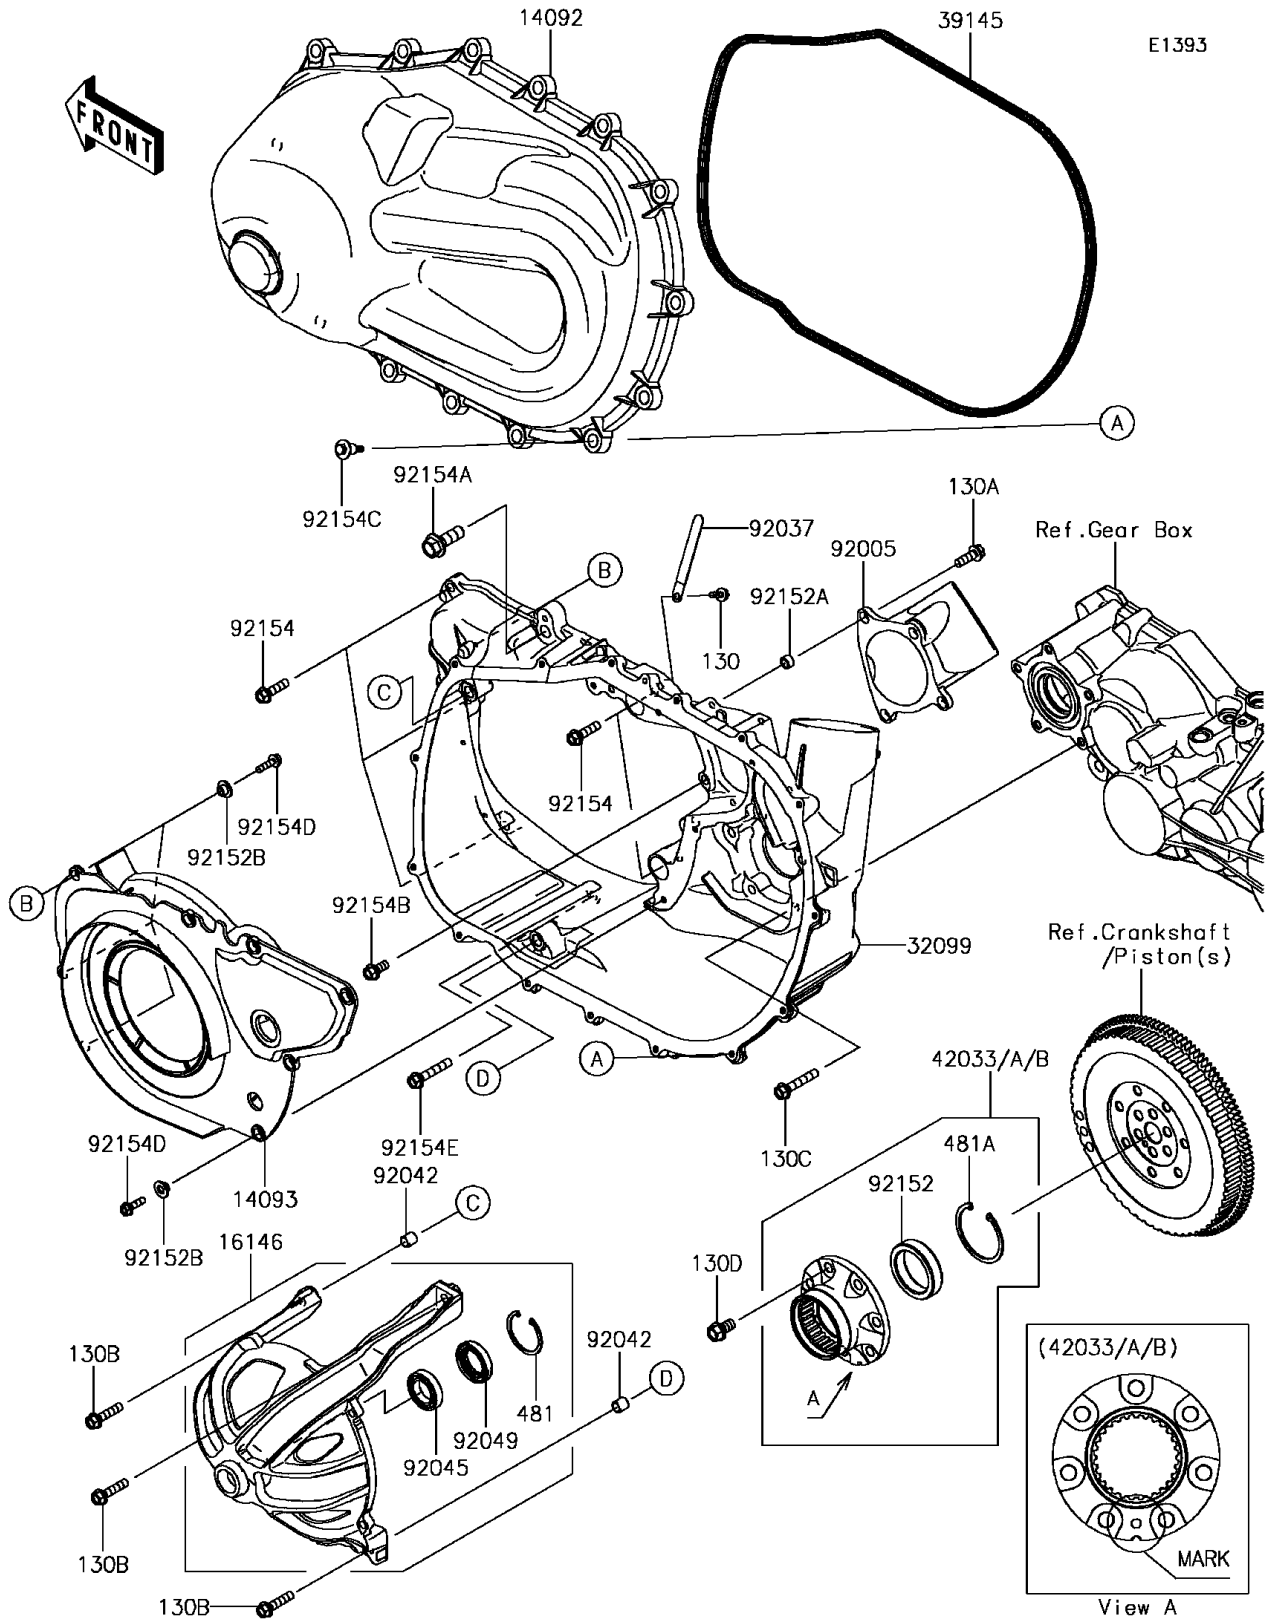

2017 MULE PRO-FX™ EPS LE PARTS DIAGRAM

Converter Cover

2017 MULE PRO-FX™ EPS LE PARTS LIST

Converter Cover

ITEM NAME	PART NUMBER	QUANTITY
-----------	-------------	----------